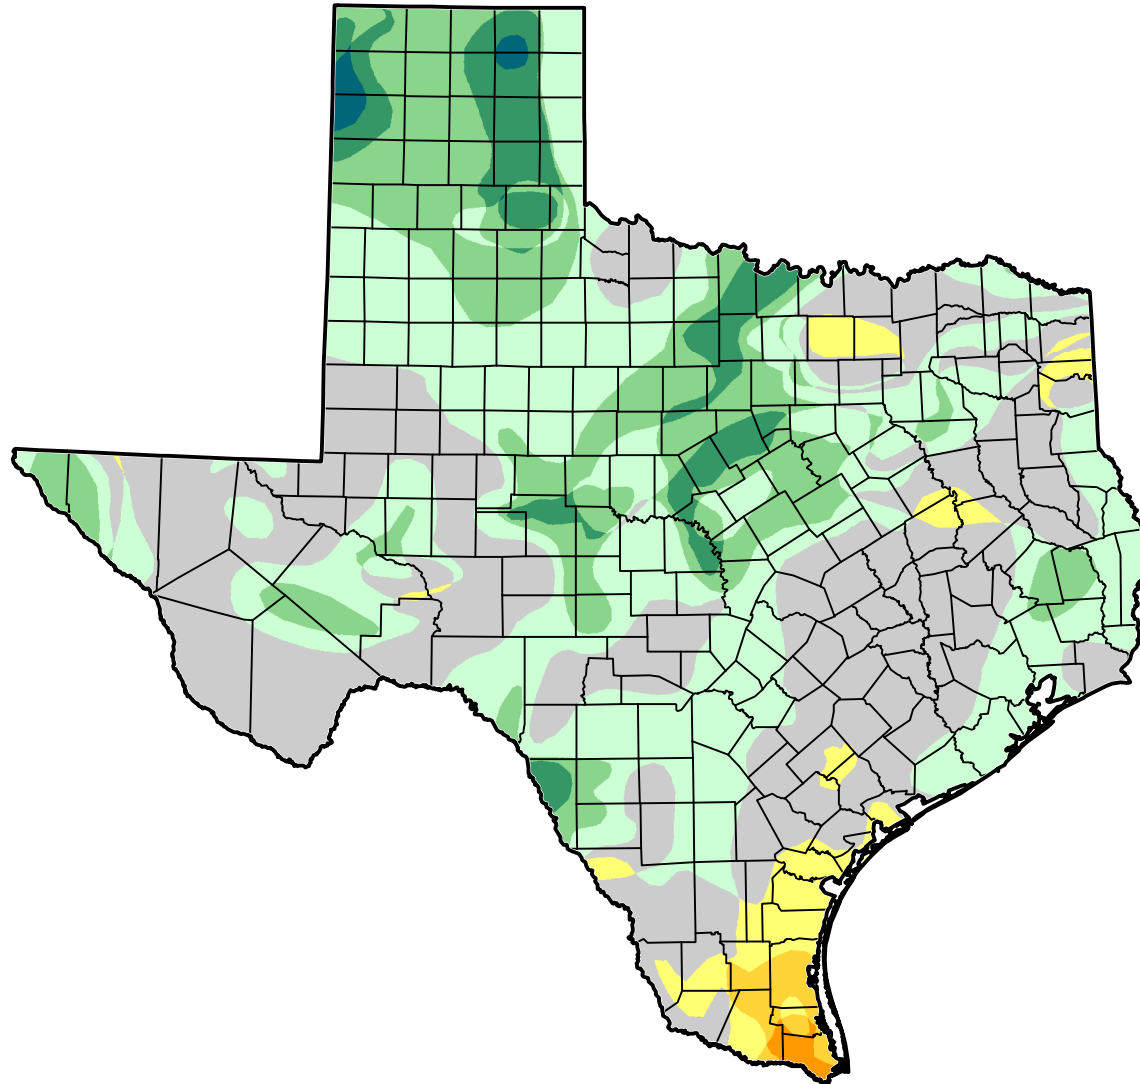

# U.S. Drought Monitor Class Change - Texas 6 Months

January 3, 2012  
compared to  
July 19, 2011

-  5 Class Degradation
-  4 Class Degradation
-  3 Class Degradation
-  2 Class Degradation
-  1 Class Degradation
-  No Change
-  1 Class Improvement
-  2 Class Improvement
-  3 Class Improvement
-  4 Class Improvement
-  5 Class Improvement