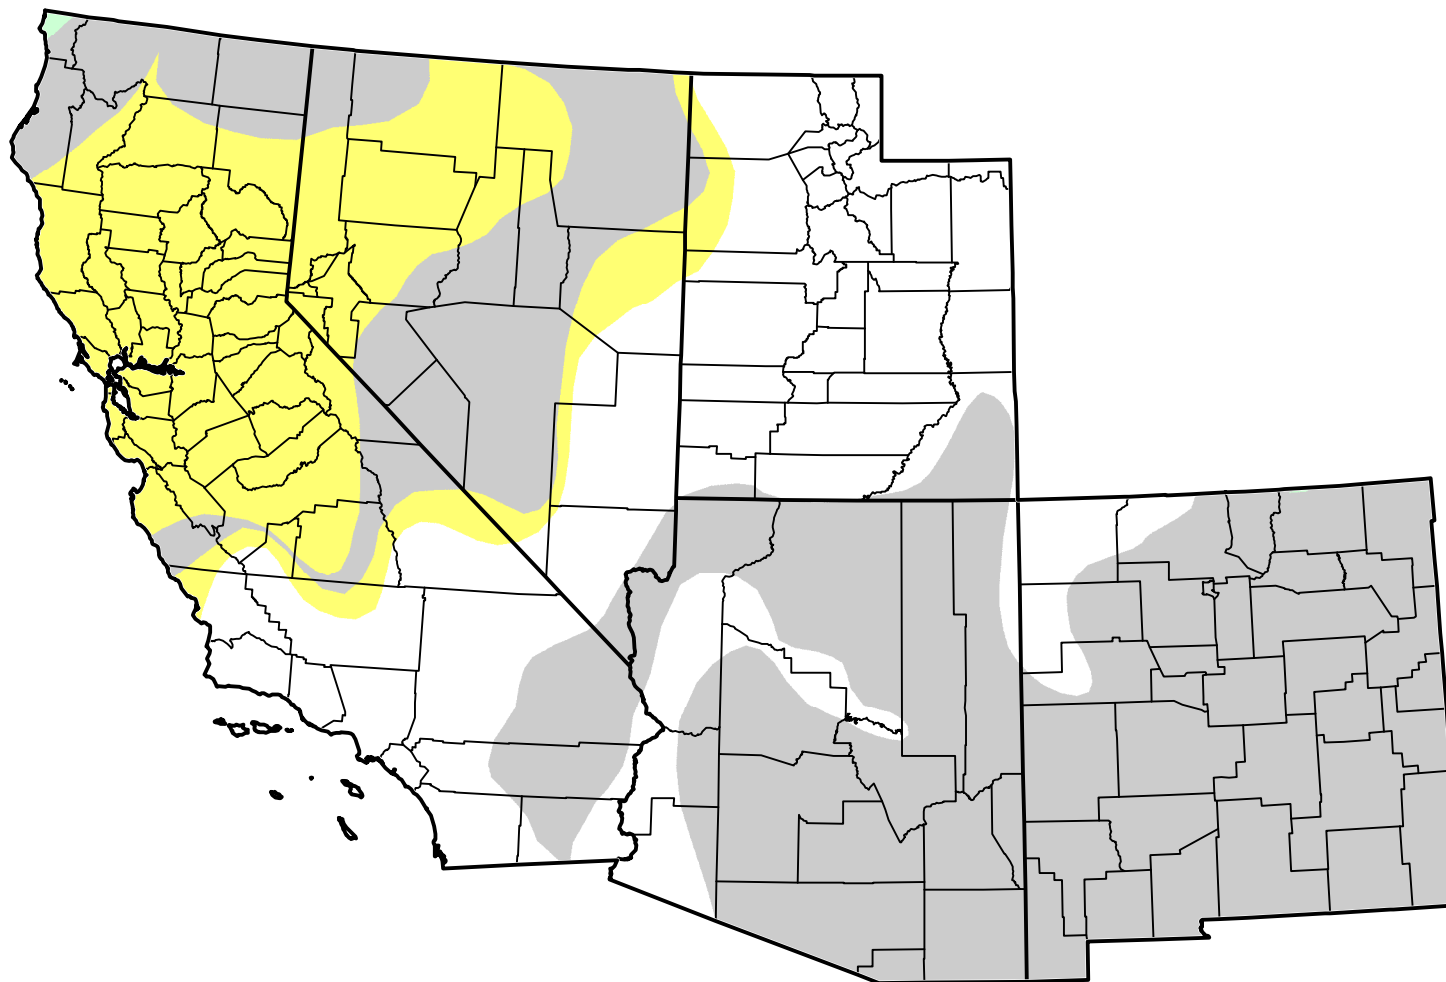

U.S. Drought Monitor Class Change - USDA Southwest Climate Hub

1 Week

January 3, 2012
compared to
December 27, 2011