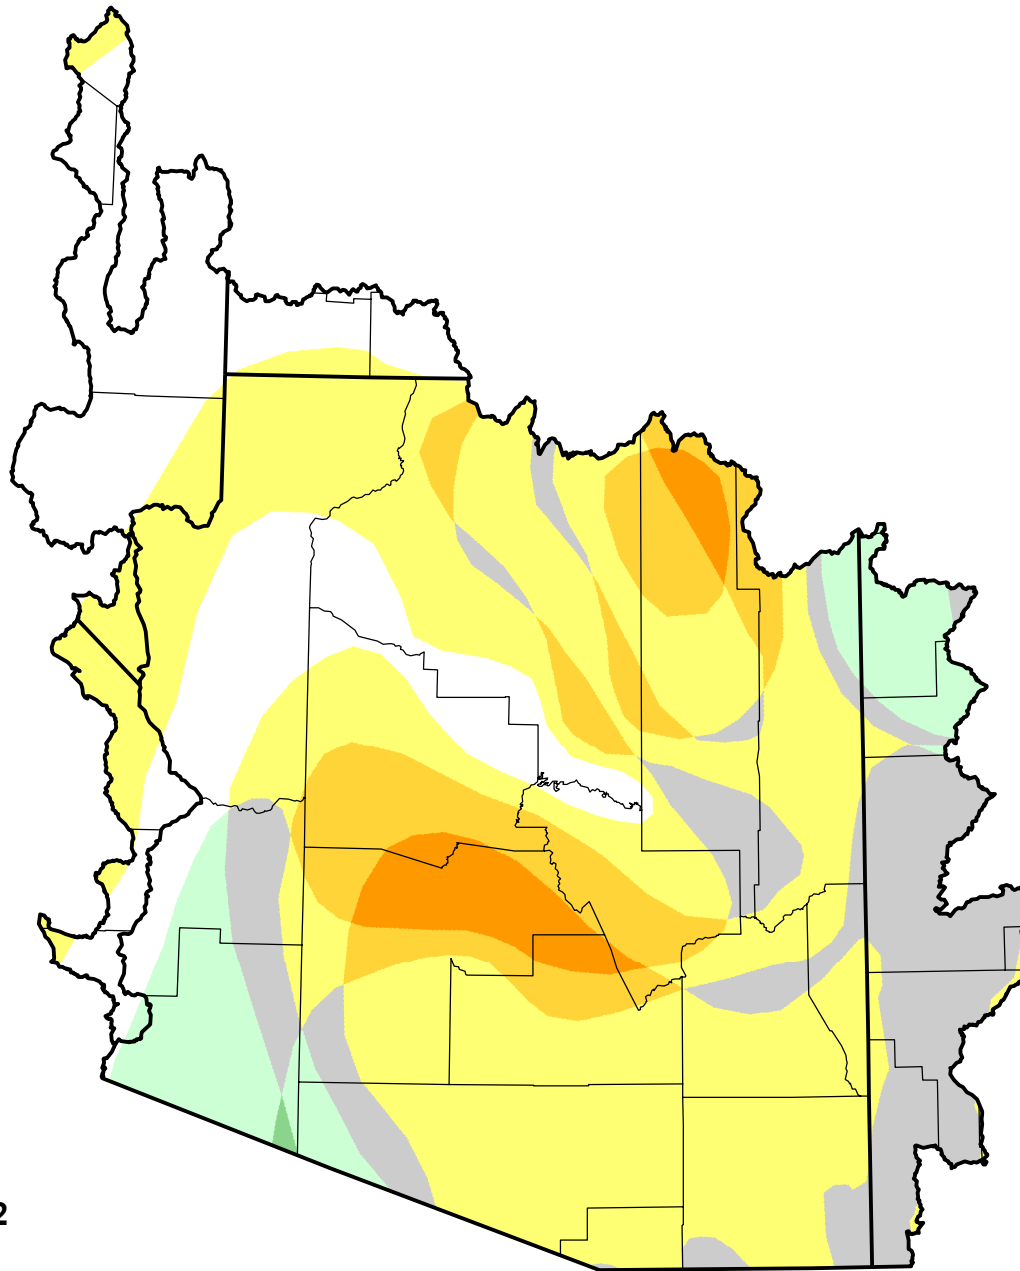

U.S. Drought Monitor Class Change - Lower Colorado Watershed

52 Week

January 3, 2012
compared to
January 6, 2011

droughtmonitor.unl.edu

- | | |
|---|---------------------|
|  | 5 Class Degradation |
|  | 4 Class Degradation |
|  | 3 Class Degradation |
|  | 2 Class Degradation |
|  | 1 Class Degradation |
|  | No Change |
|  | 1 Class Improvement |
|  | 2 Class Improvement |
|  | 3 Class Improvement |
|  | 4 Class Improvement |
|  | 5 Class Improvement |