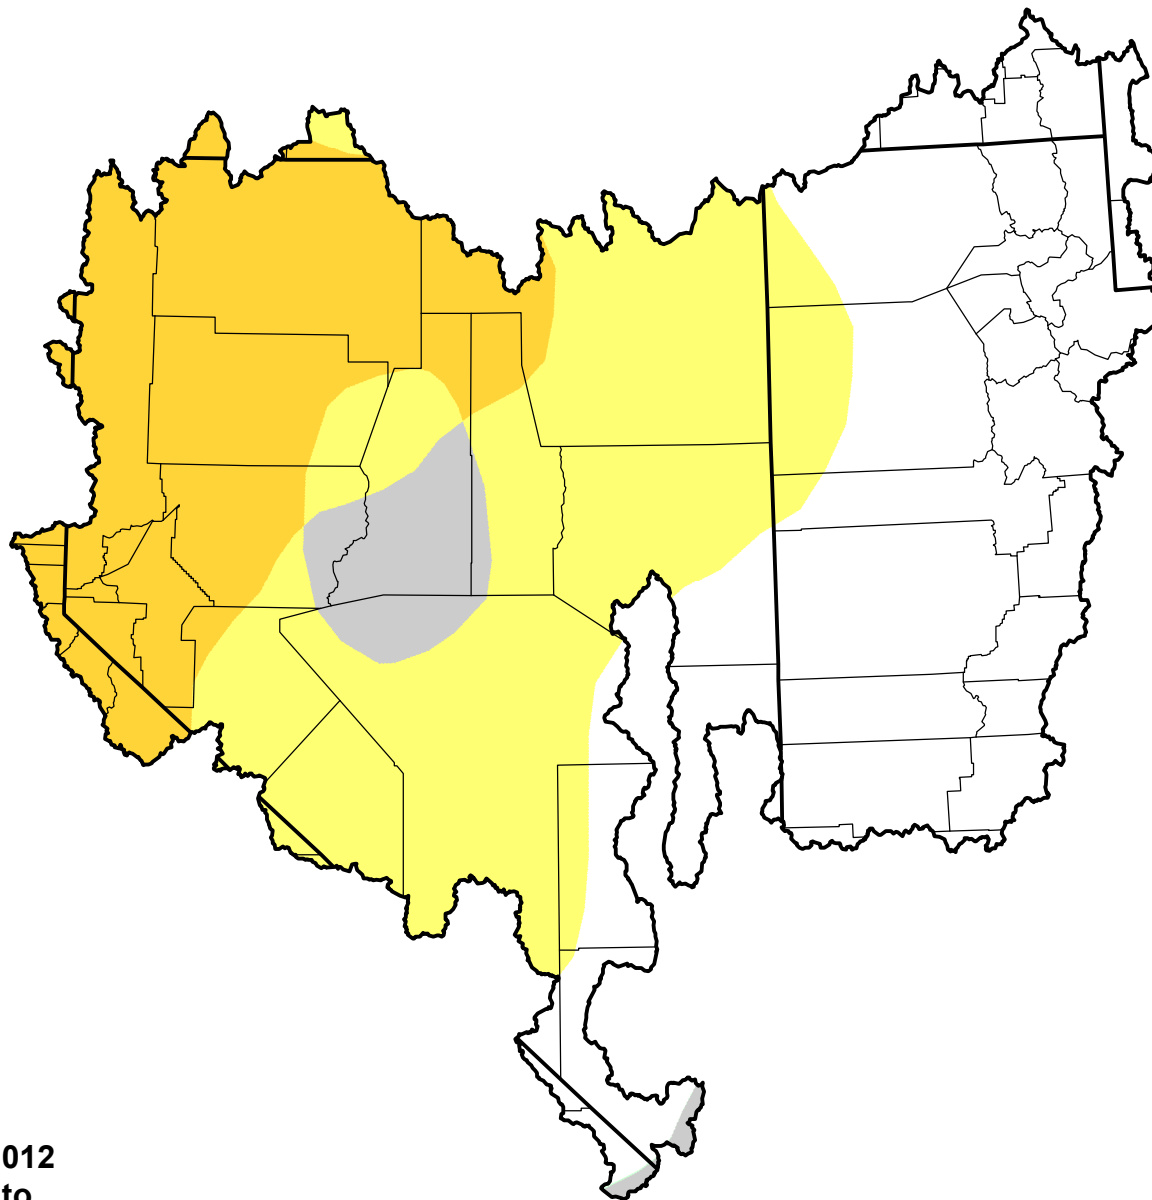

U.S. Drought Monitor Class Change - Great Basin Watershed

13 Week

January 3, 2012
compared to
October 6, 2011

droughtmonitor.unl.edu

- 5 Class Degradation
- 4 Class Degradation
- 3 Class Degradation
- 2 Class Degradation
- 1 Class Degradation
- No Change
- 1 Class Improvement
- 2 Class Improvement
- 3 Class Improvement
- 4 Class Improvement
- 5 Class Improvement