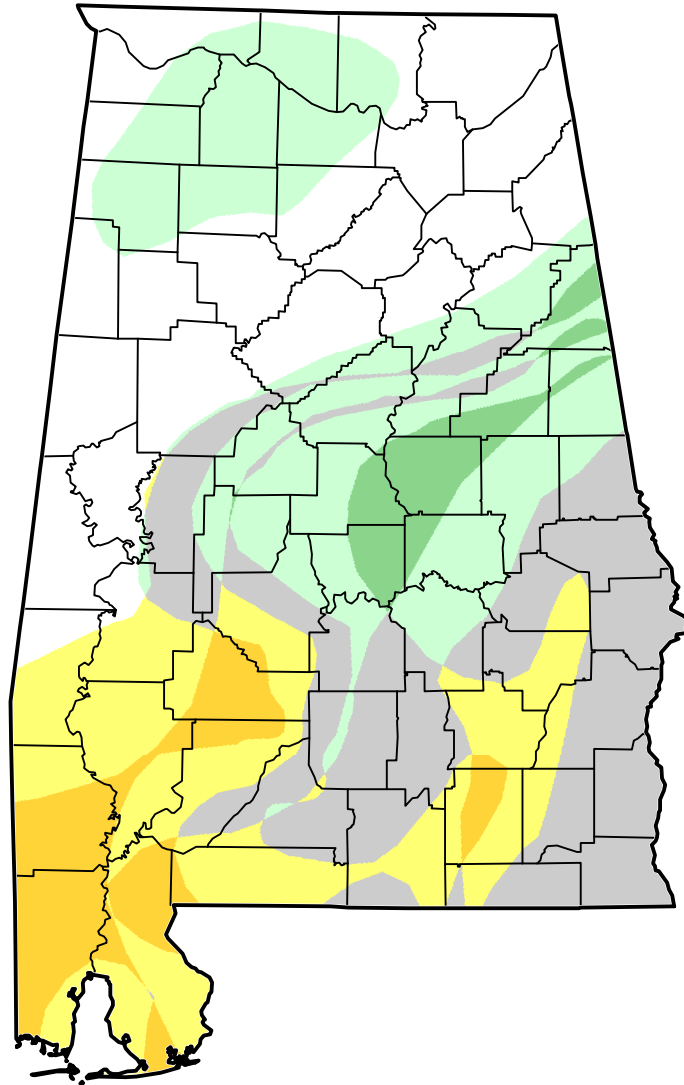

# U.S. Drought Monitor Class Change - Alabama

## 3 Months

-  5 Class Degradation
-  4 Class Degradation
-  3 Class Degradation
-  2 Class Degradation
-  1 Class Degradation
-  No Change
-  1 Class Improvement
-  2 Class Improvement
-  3 Class Improvement
-  4 Class Improvement
-  5 Class Improvement