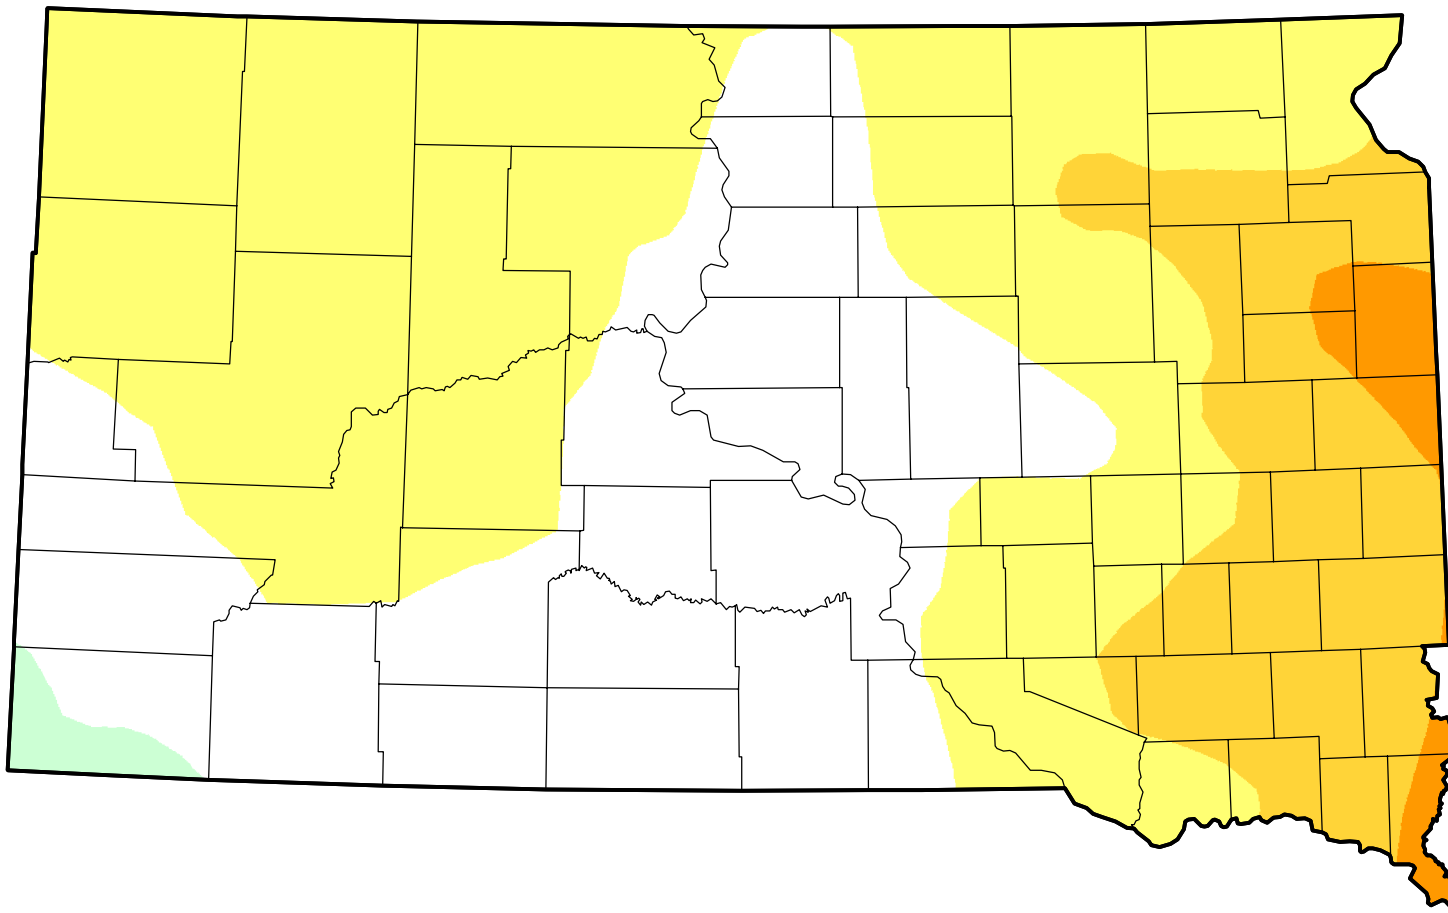

# U.S. Drought Monitor Class Change - South Dakota 52 Week

January 10, 2012  
compared to  
January 13, 2011

[droughtmonitor.unl.edu](http://droughtmonitor.unl.edu)

-  5 Class Degradation
-  4 Class Degradation
-  3 Class Degradation
-  2 Class Degradation
-  1 Class Degradation
-  No Change
-  1 Class Improvement
-  2 Class Improvement
-  3 Class Improvement
-  4 Class Improvement
-  5 Class Improvement