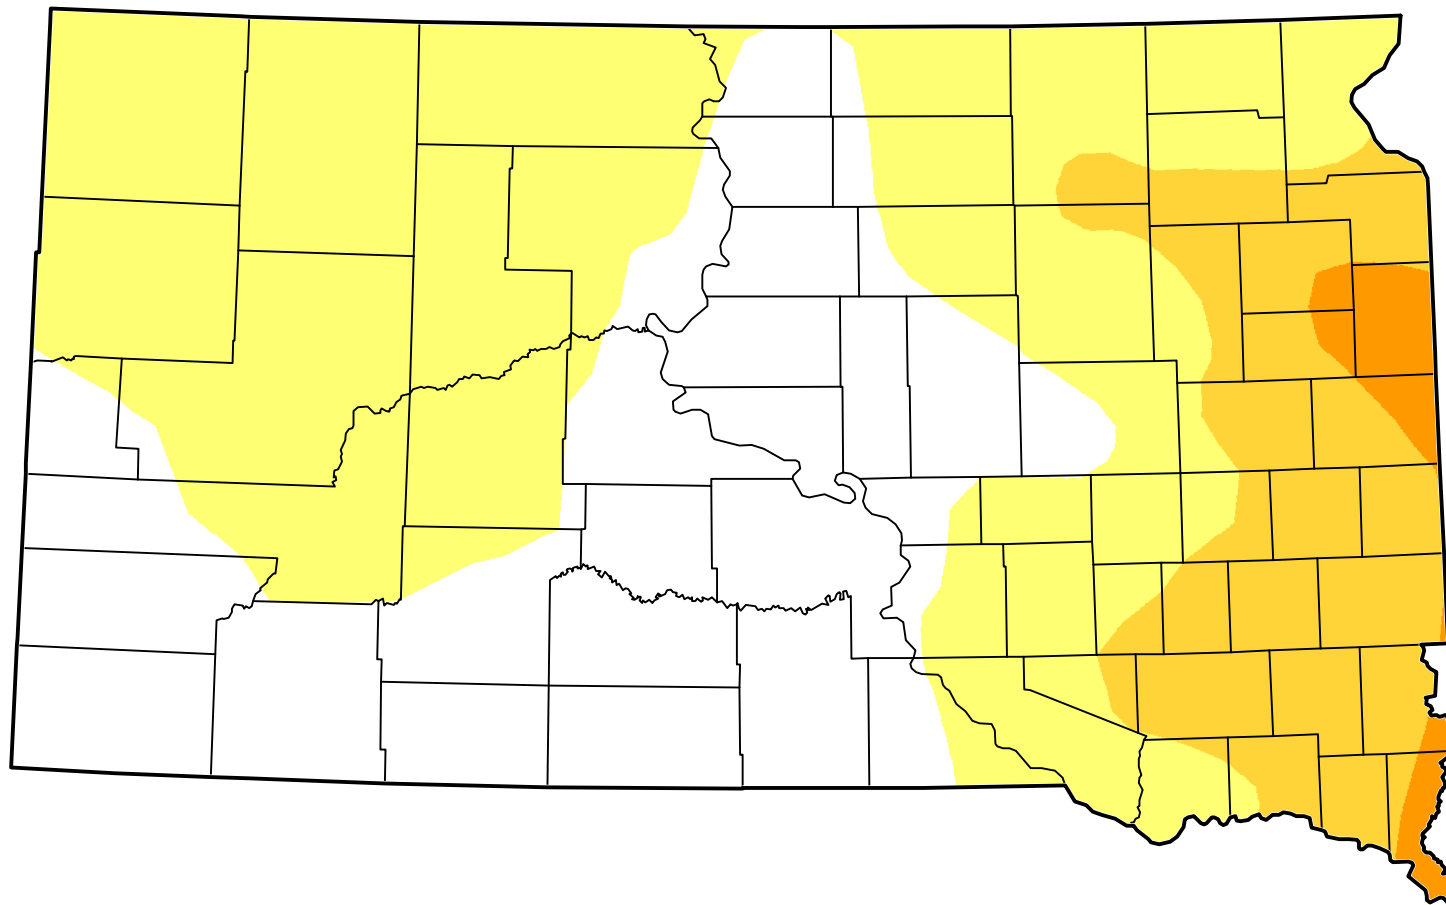

# U.S. Drought Monitor Class Change - South Dakota 6 Months

January 10, 2012  
compared to  
July 26, 2011

-  5 Class Degradation
-  4 Class Degradation
-  3 Class Degradation
-  2 Class Degradation
-  1 Class Degradation
-  No Change
-  1 Class Improvement
-  2 Class Improvement
-  3 Class Improvement
-  4 Class Improvement
-  5 Class Improvement