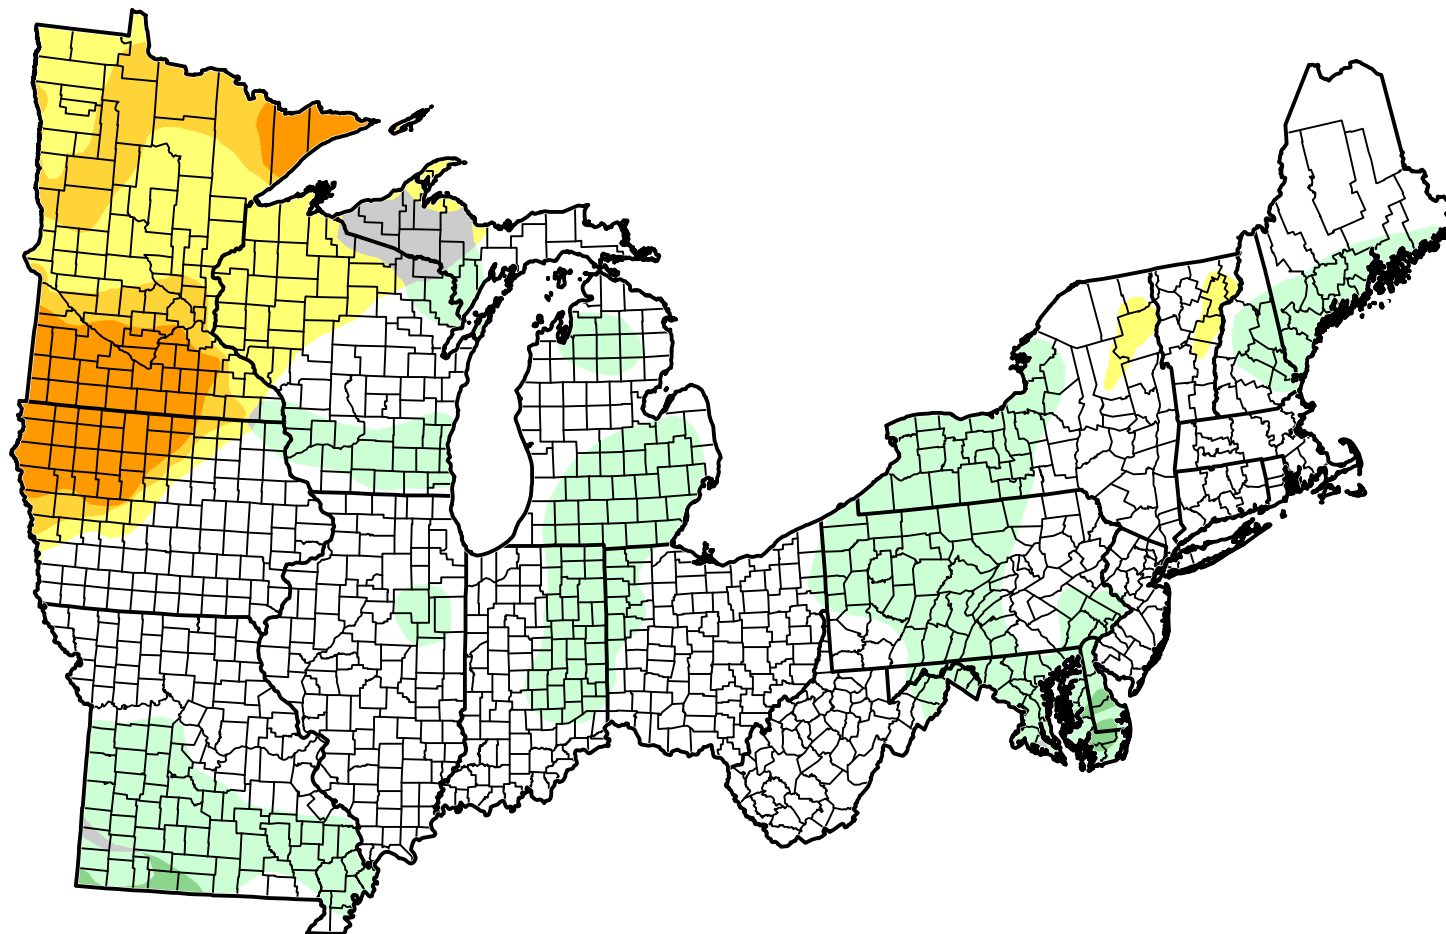

U.S. Drought Monitor Class Change - USDA Northern Forests Climate Hub 6 Months

January 10, 2012
compared to
July 26, 2011