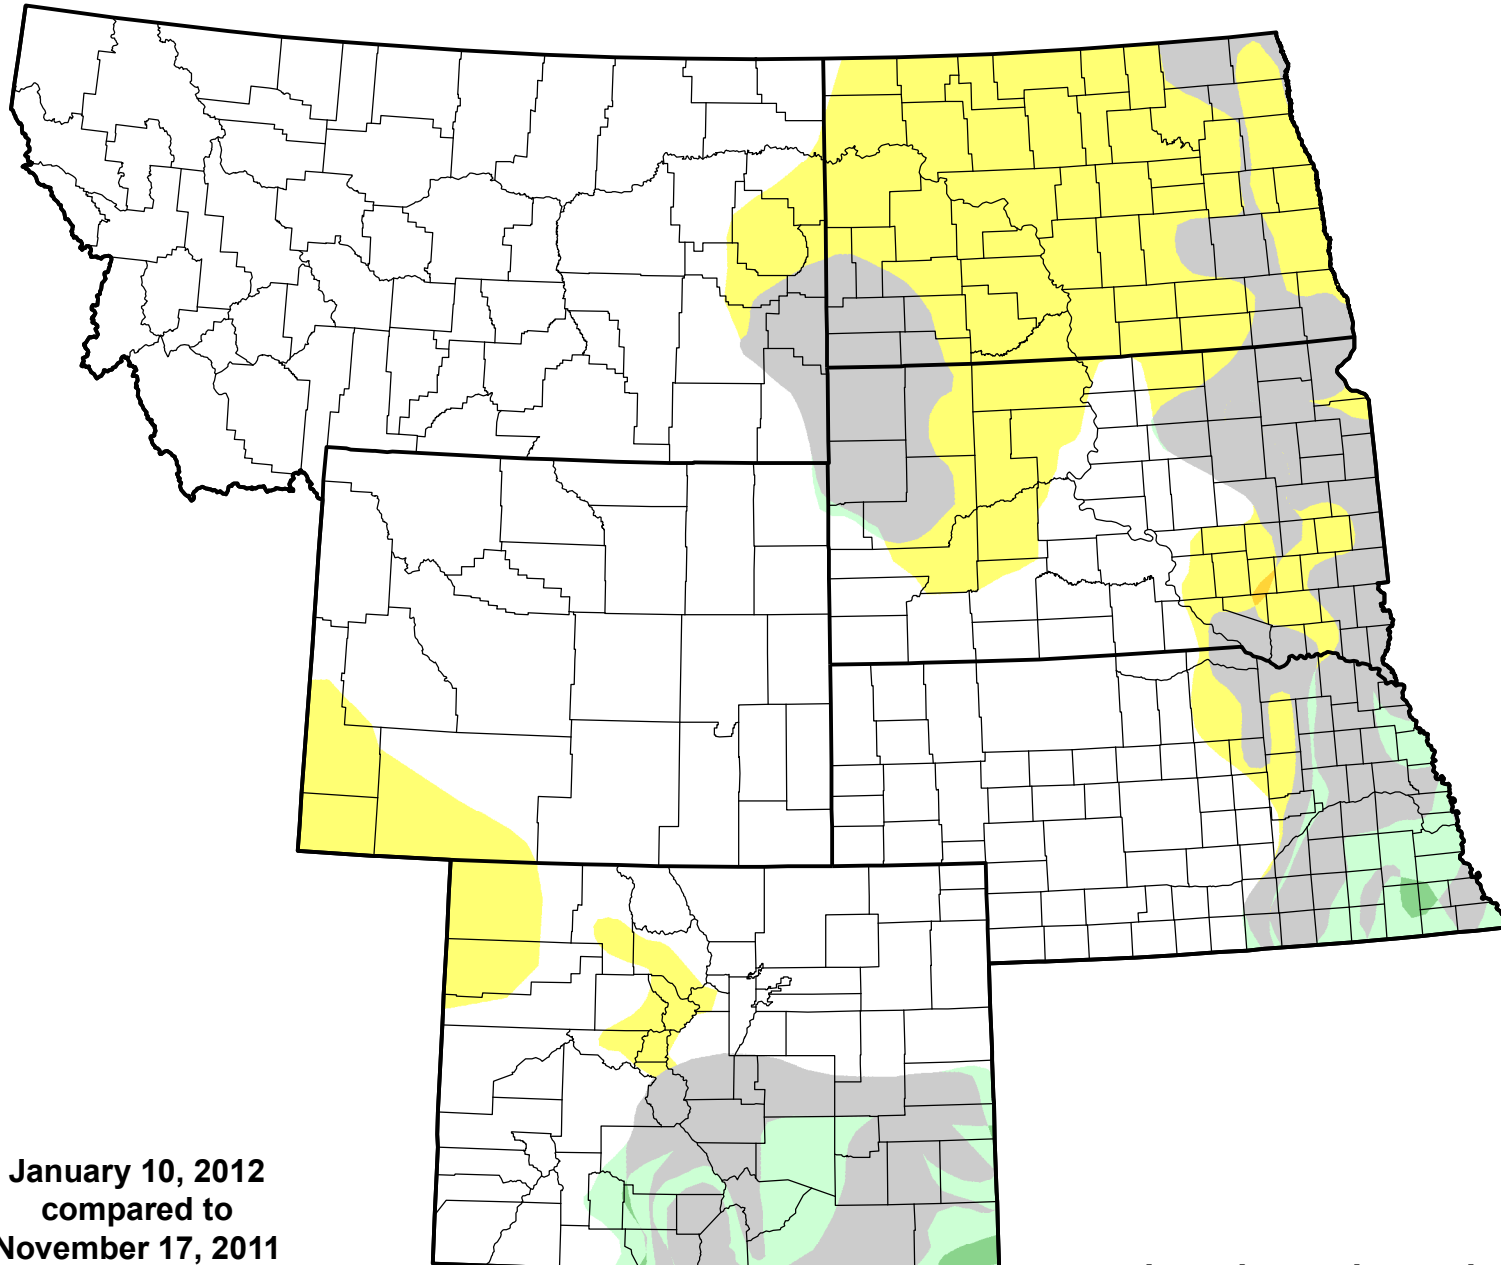

U.S. Drought Monitor Class Change - USDA Northern Plains Climate Hub 8 Week

January 10, 2012
compared to
November 17, 2011

droughtmonitor.unl.edu

- 5 Class Degradation
- 4 Class Degradation
- 3 Class Degradation
- 2 Class Degradation
- 1 Class Degradation
- No Change
- 1 Class Improvement
- 2 Class Improvement
- 3 Class Improvement
- 4 Class Improvement
- 5 Class Improvement