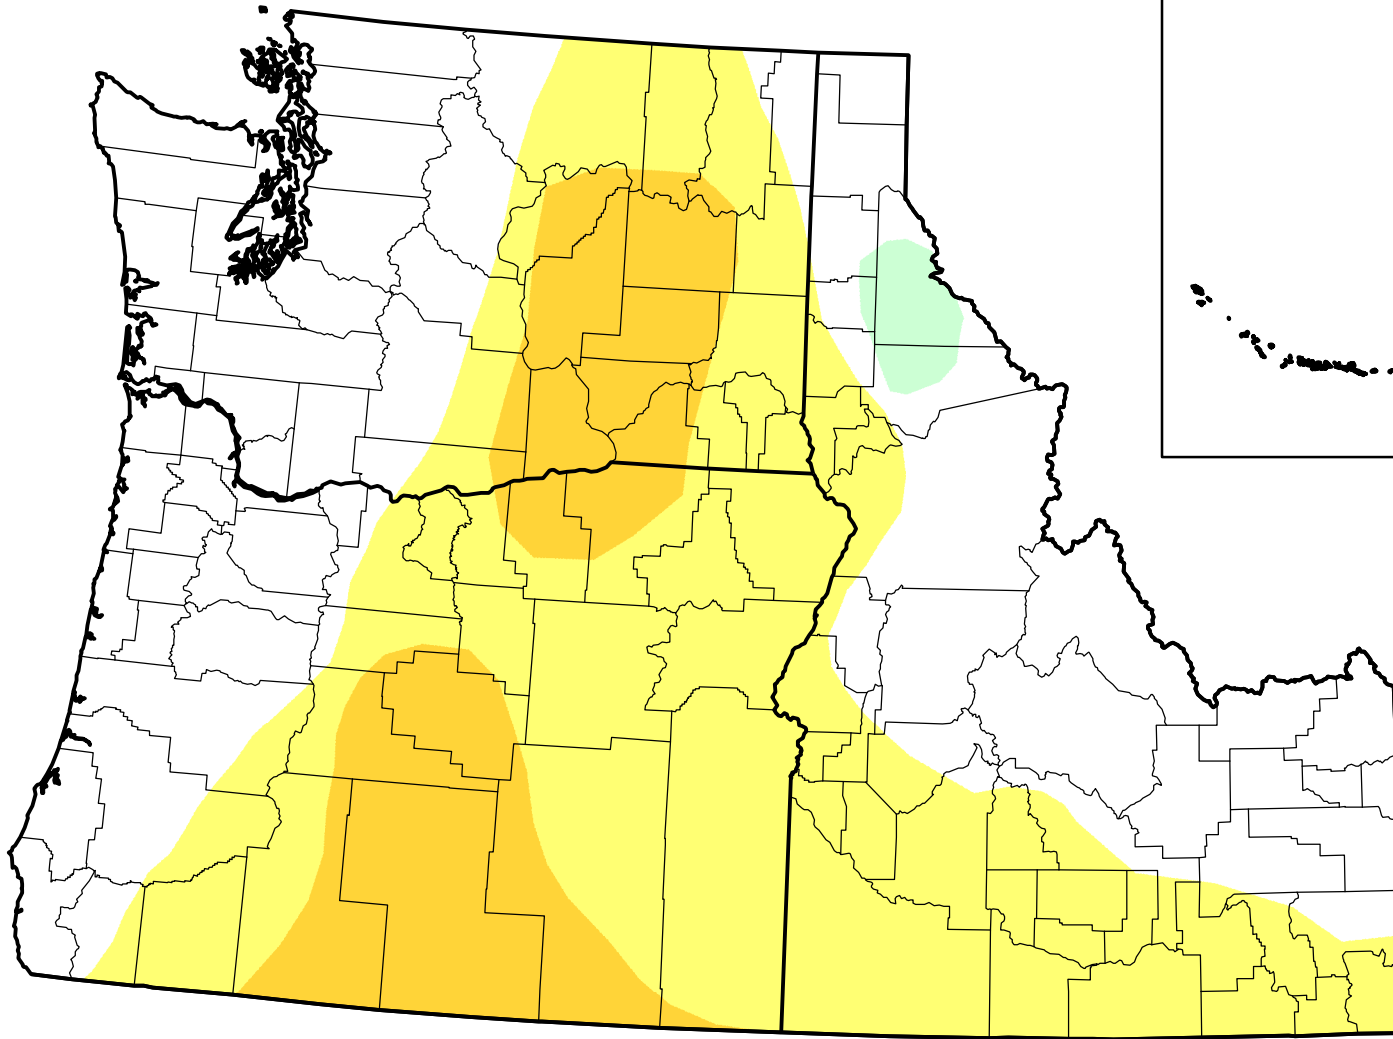

U.S. Drought Monitor Class Change - USDA Northwest Climate Hub

13 Week

January 10, 2012
compared to
October 13, 2011

droughtmonitor.unl.edu

-  5 Class Degradation
-  4 Class Degradation
-  3 Class Degradation
-  2 Class Degradation
-  1 Class Degradation
-  No Change
-  1 Class Improvement
-  2 Class Improvement
-  3 Class Improvement
-  4 Class Improvement
-  5 Class Improvement