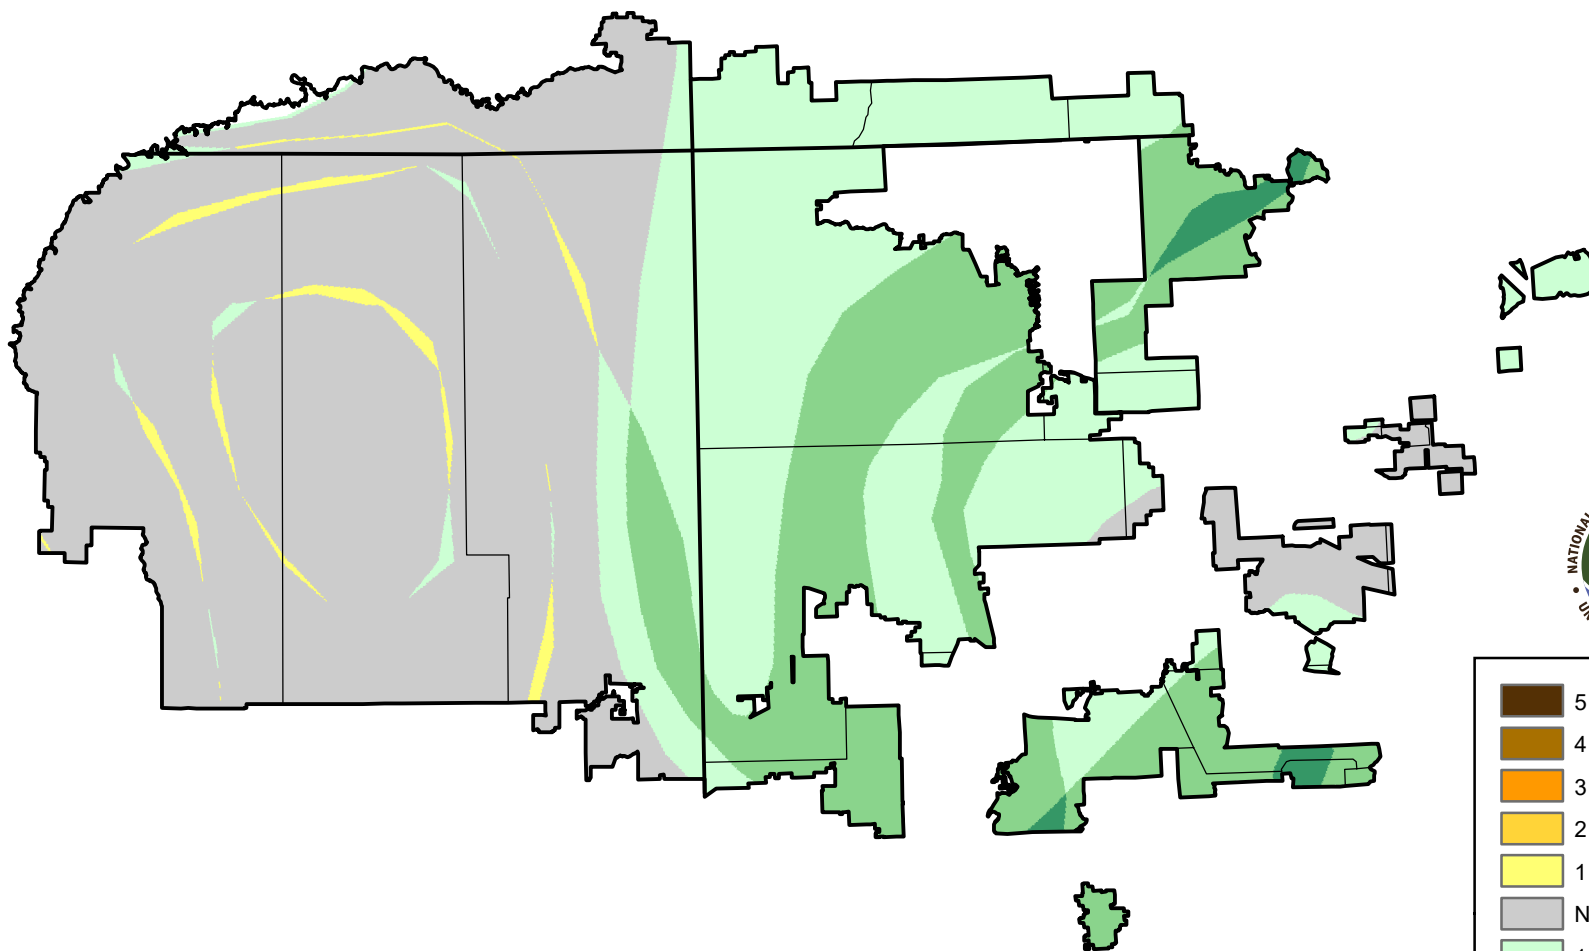

U.S. Drought Monitor Class Change - 4 Corners

Start of Water Year

January 17, 2012
compared to
September 29, 2011

droughtmonitor.unl.edu

-  5 Class Degradation
-  4 Class Degradation
-  3 Class Degradation
-  2 Class Degradation
-  1 Class Degradation
-  No Change
-  1 Class Improvement
-  2 Class Improvement
-  3 Class Improvement
-  4 Class Improvement
-  5 Class Improvement