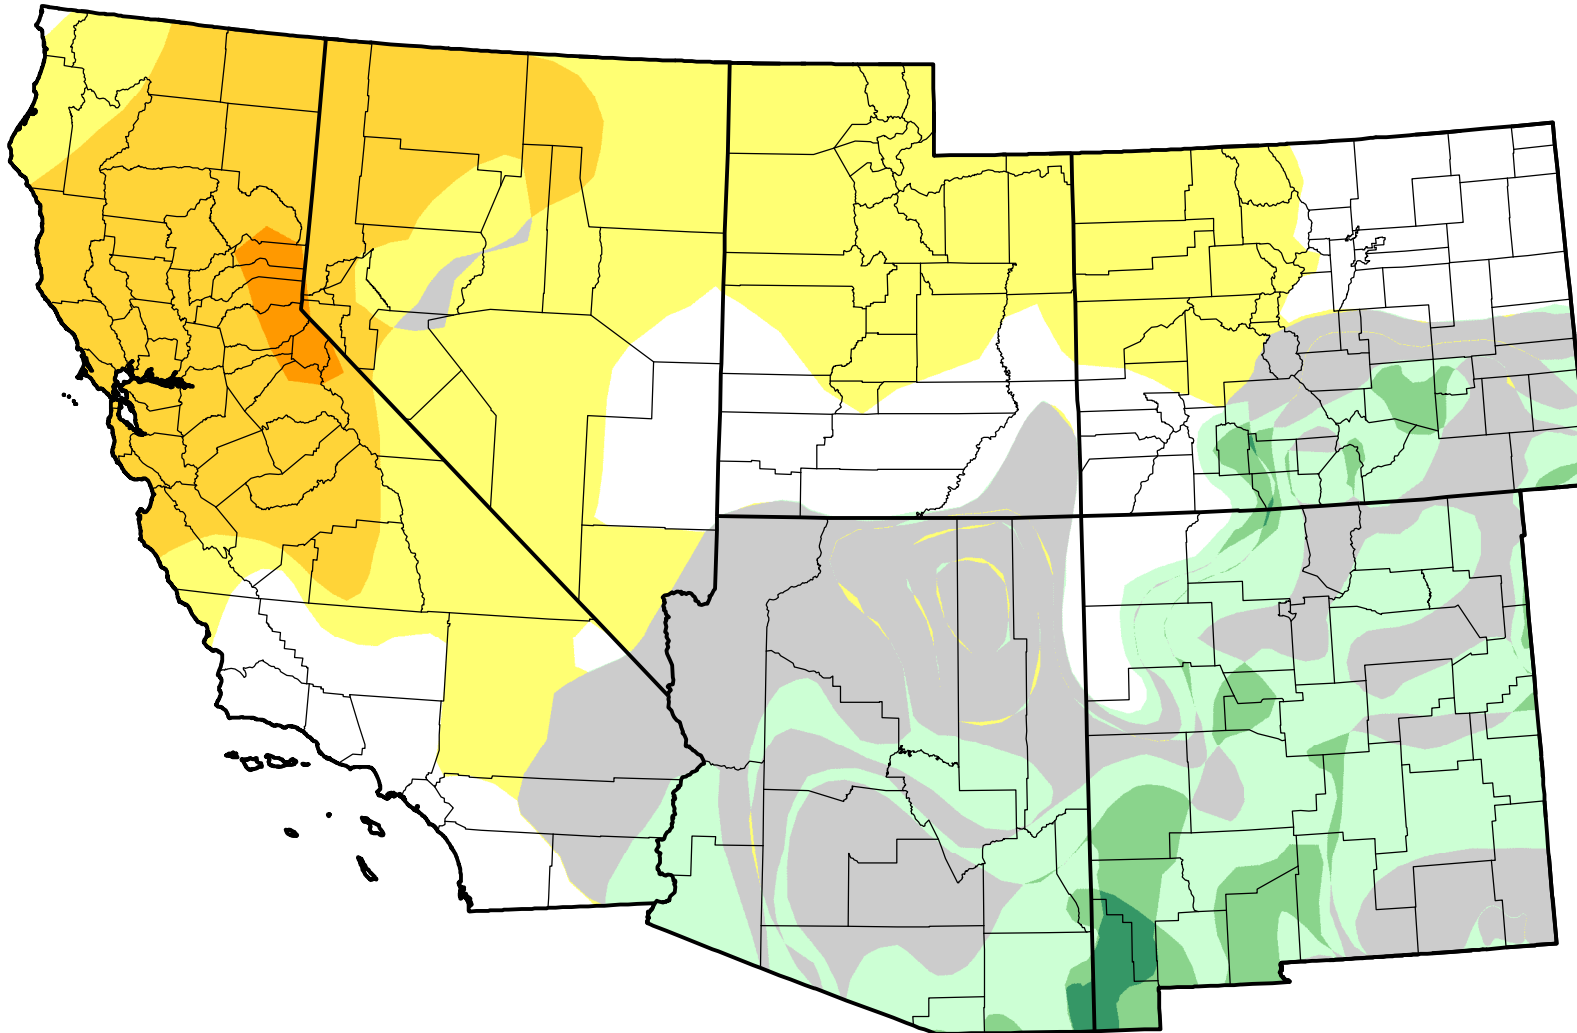

U.S. Drought Monitor Class Change - Southwest

13 Week

January 17, 2012
compared to
October 20, 2011

droughtmonitor.unl.edu

-  5 Class Degradation
-  4 Class Degradation
-  3 Class Degradation
-  2 Class Degradation
-  1 Class Degradation
-  No Change
-  1 Class Improvement
-  2 Class Improvement
-  3 Class Improvement
-  4 Class Improvement
-  5 Class Improvement