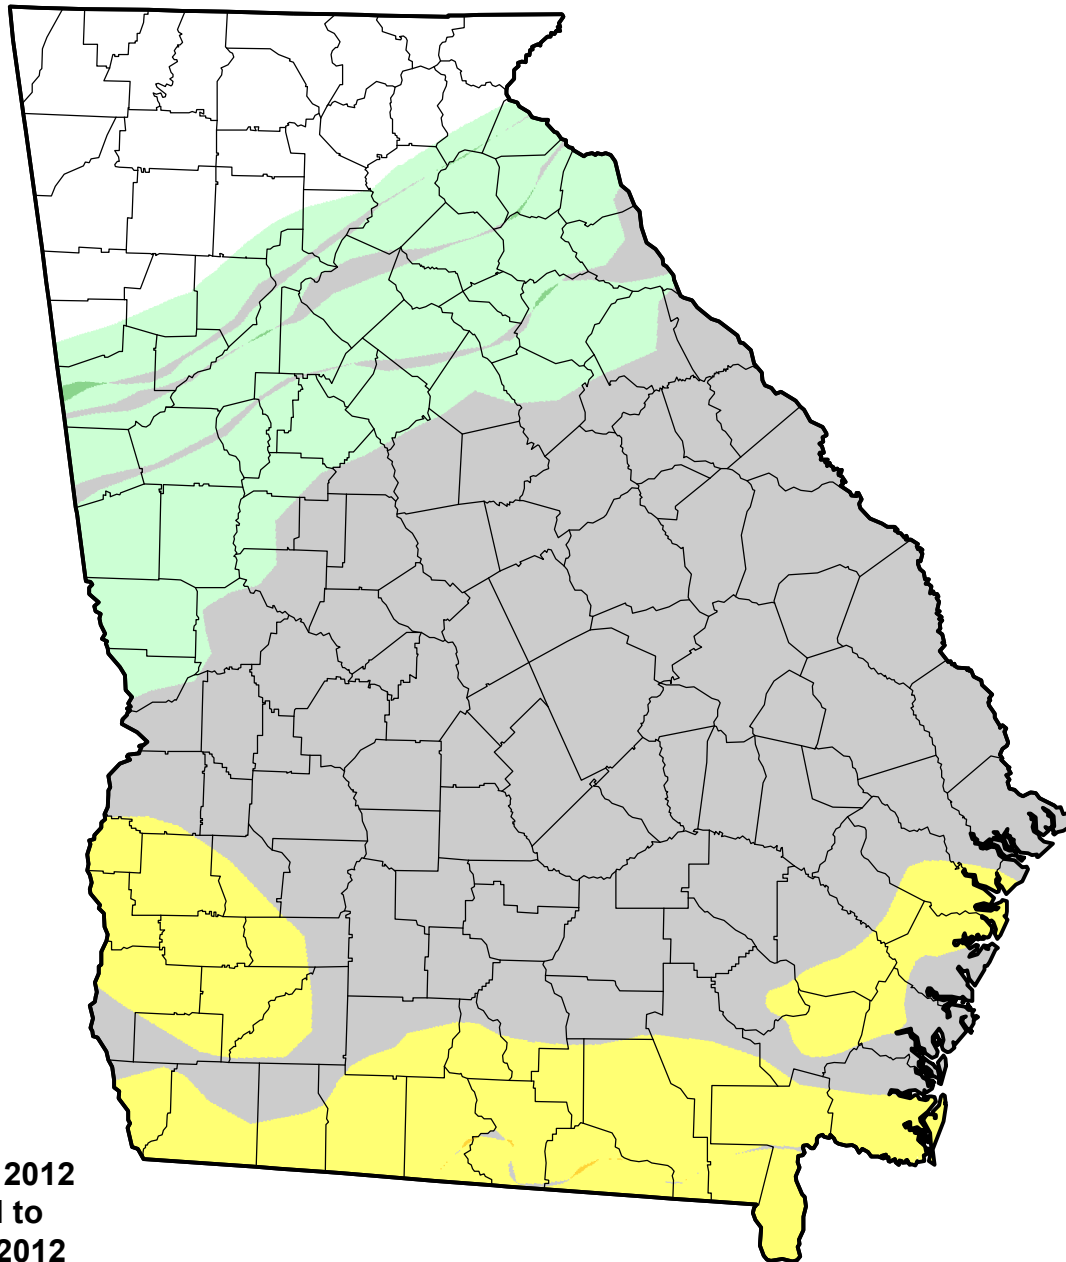

U.S. Drought Monitor Class Change - Georgia

Start of Calendar Year

January 24, 2012
compared to
January 5, 2012

droughtmonitor.unl.edu

-  5 Class Degradation
-  4 Class Degradation
-  3 Class Degradation
-  2 Class Degradation
-  1 Class Degradation
-  No Change
-  1 Class Improvement
-  2 Class Improvement
-  3 Class Improvement
-  4 Class Improvement
-  5 Class Improvement