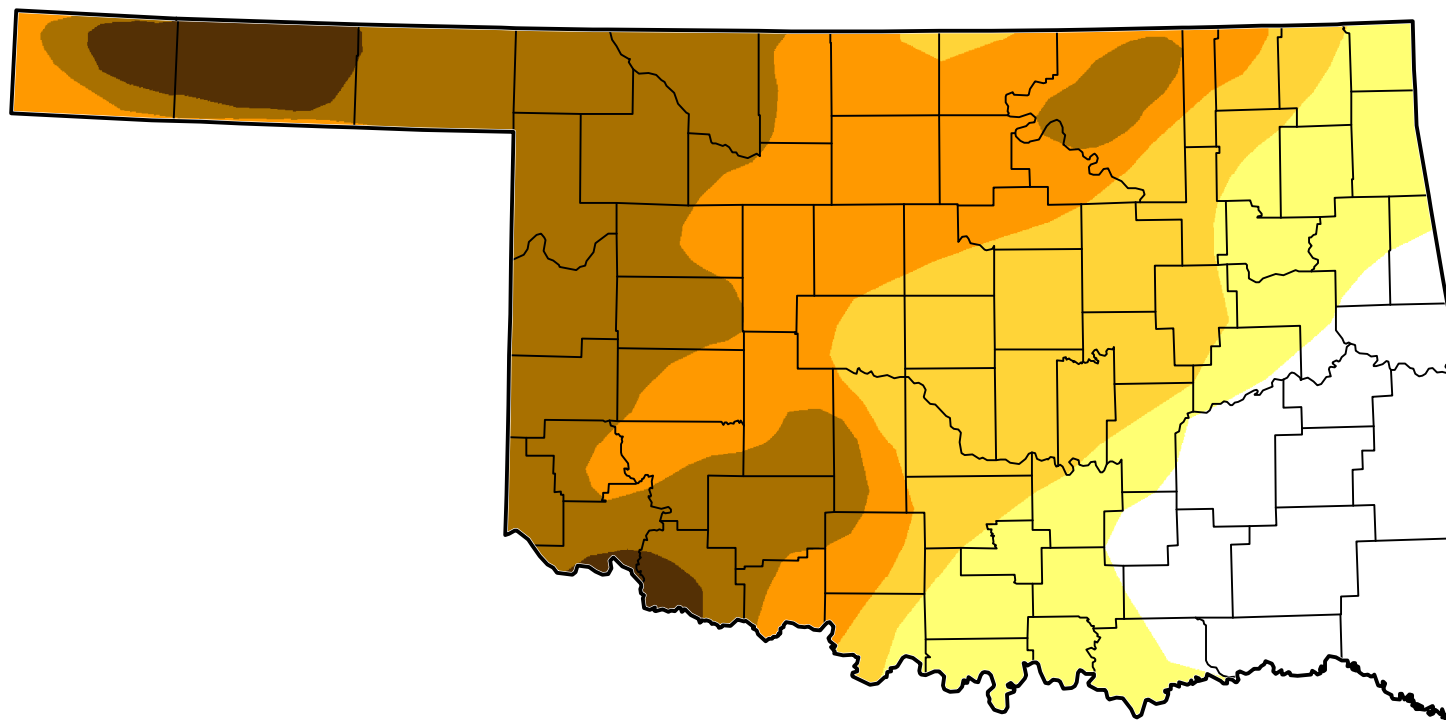

# U.S. Drought Monitor Class Change - Oklahoma

## 2 Years

-  5 Class Degradation
-  4 Class Degradation
-  3 Class Degradation
-  2 Class Degradation
-  1 Class Degradation
-  No Change
-  1 Class Improvement
-  2 Class Improvement
-  3 Class Improvement
-  4 Class Improvement
-  5 Class Improvement