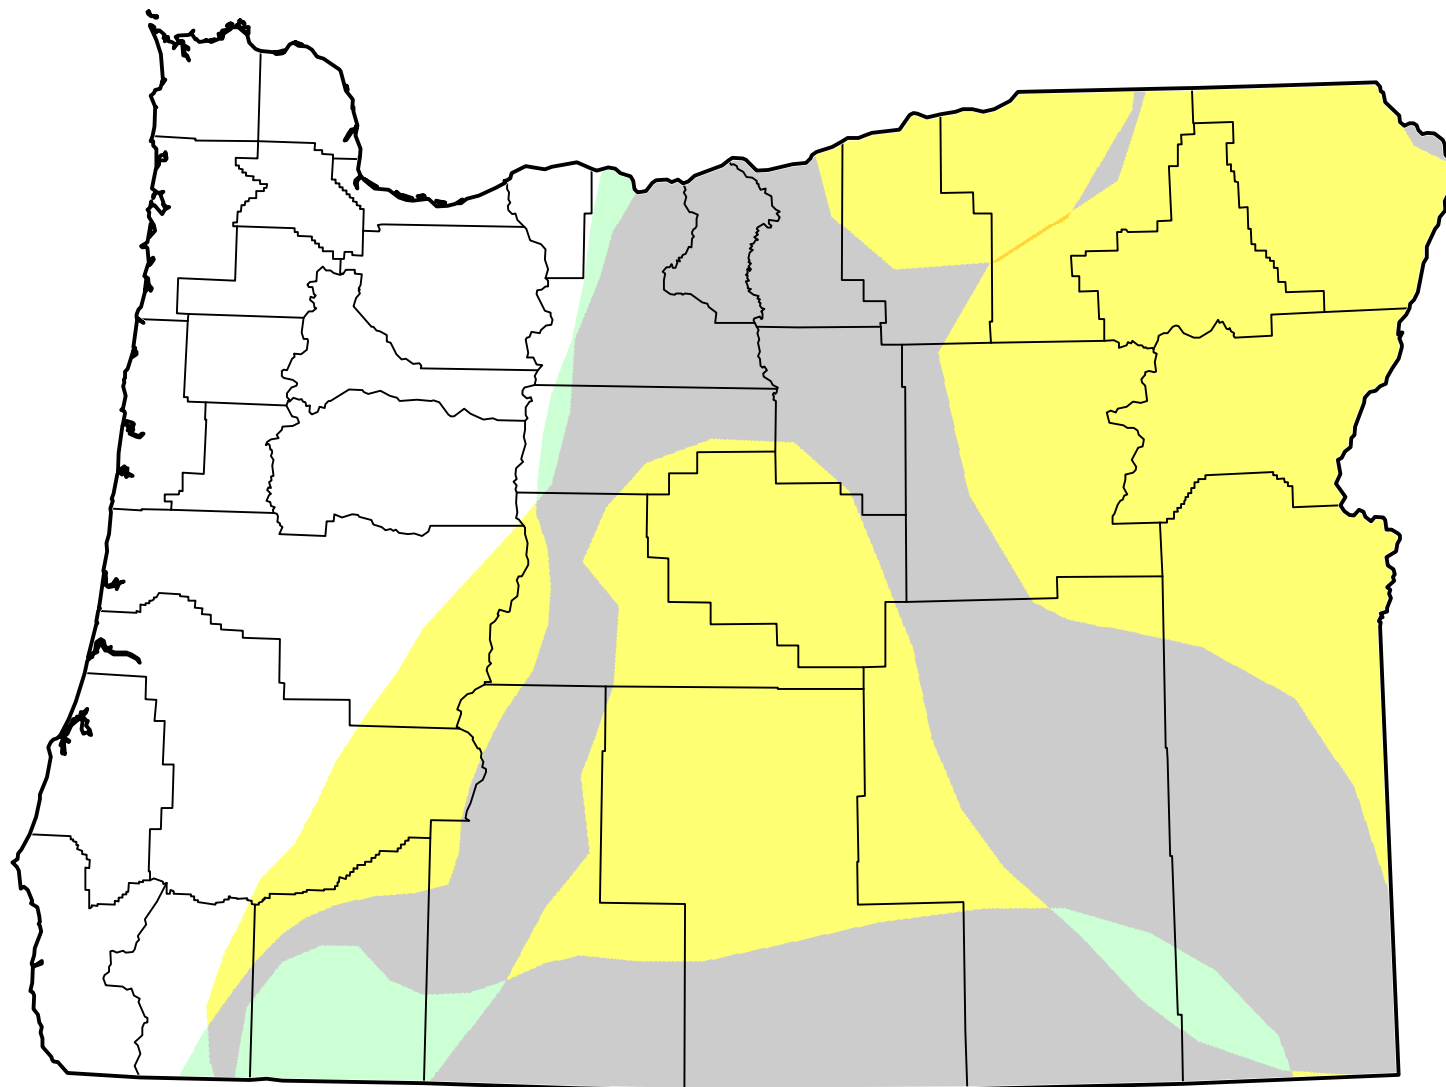

U.S. Drought Monitor Class Change - Oregon

2 Years

January 24, 2012
compared to
January 26, 2010

-  5 Class Degradation
-  4 Class Degradation
-  3 Class Degradation
-  2 Class Degradation
-  1 Class Degradation
-  No Change
-  1 Class Improvement
-  2 Class Improvement
-  3 Class Improvement
-  4 Class Improvement
-  5 Class Improvement