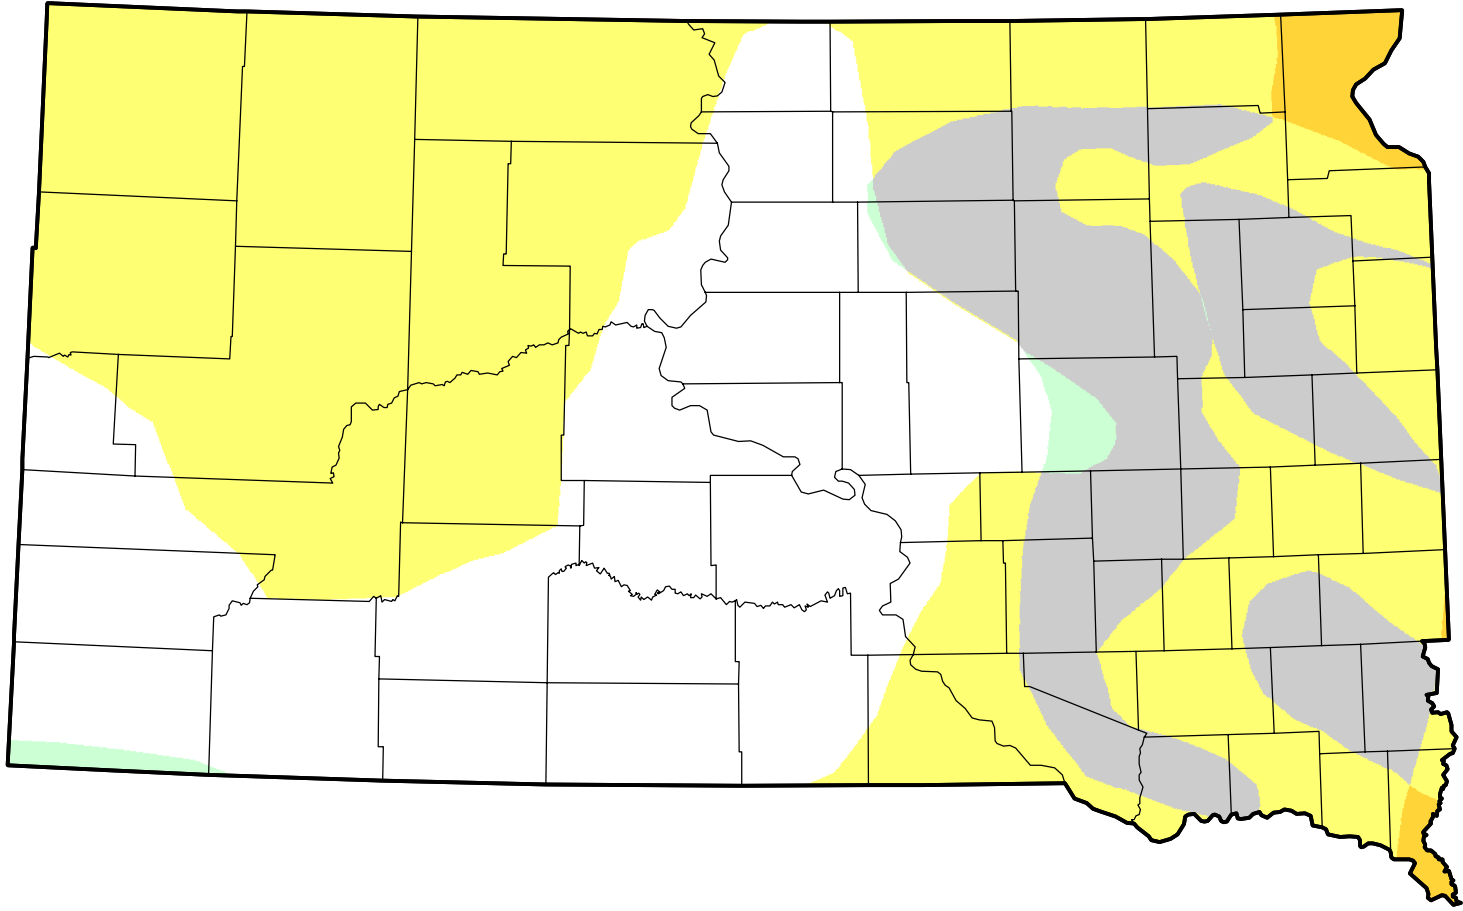

U.S. Drought Monitor Class Change - South Dakota Start of Water Year

January 24, 2012
compared to
September 29, 2011

droughtmonitor.unl.edu

-  5 Class Degradation
-  4 Class Degradation
-  3 Class Degradation
-  2 Class Degradation
-  1 Class Degradation
-  No Change
-  1 Class Improvement
-  2 Class Improvement
-  3 Class Improvement
-  4 Class Improvement
-  5 Class Improvement