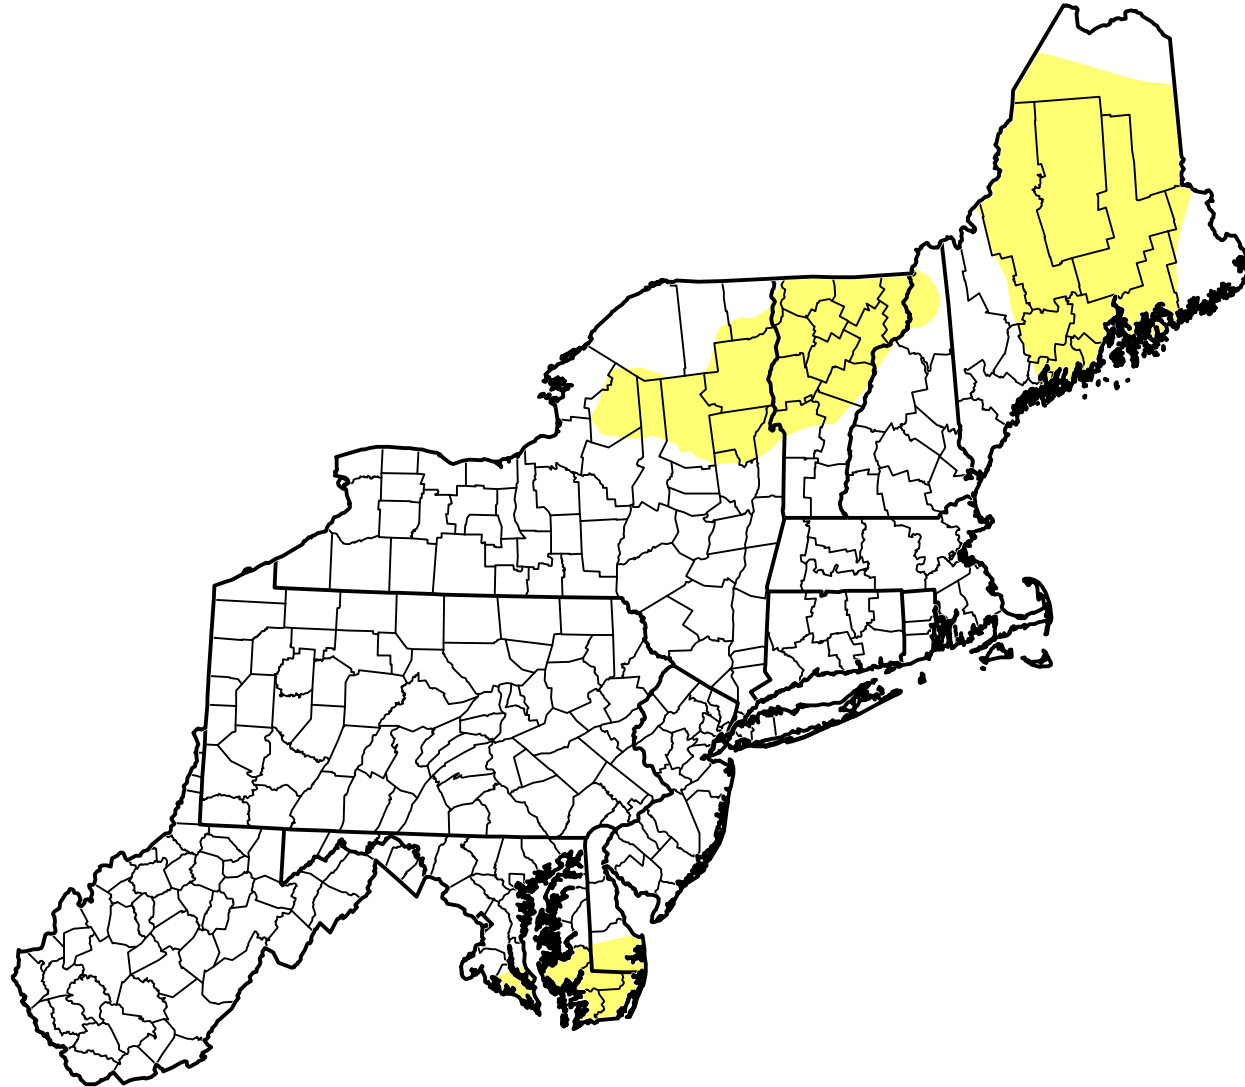

# U.S. Drought Monitor Class Change - USDA Northeast Climate Hub 2 Years

January 24, 2012  
compared to  
January 26, 2010