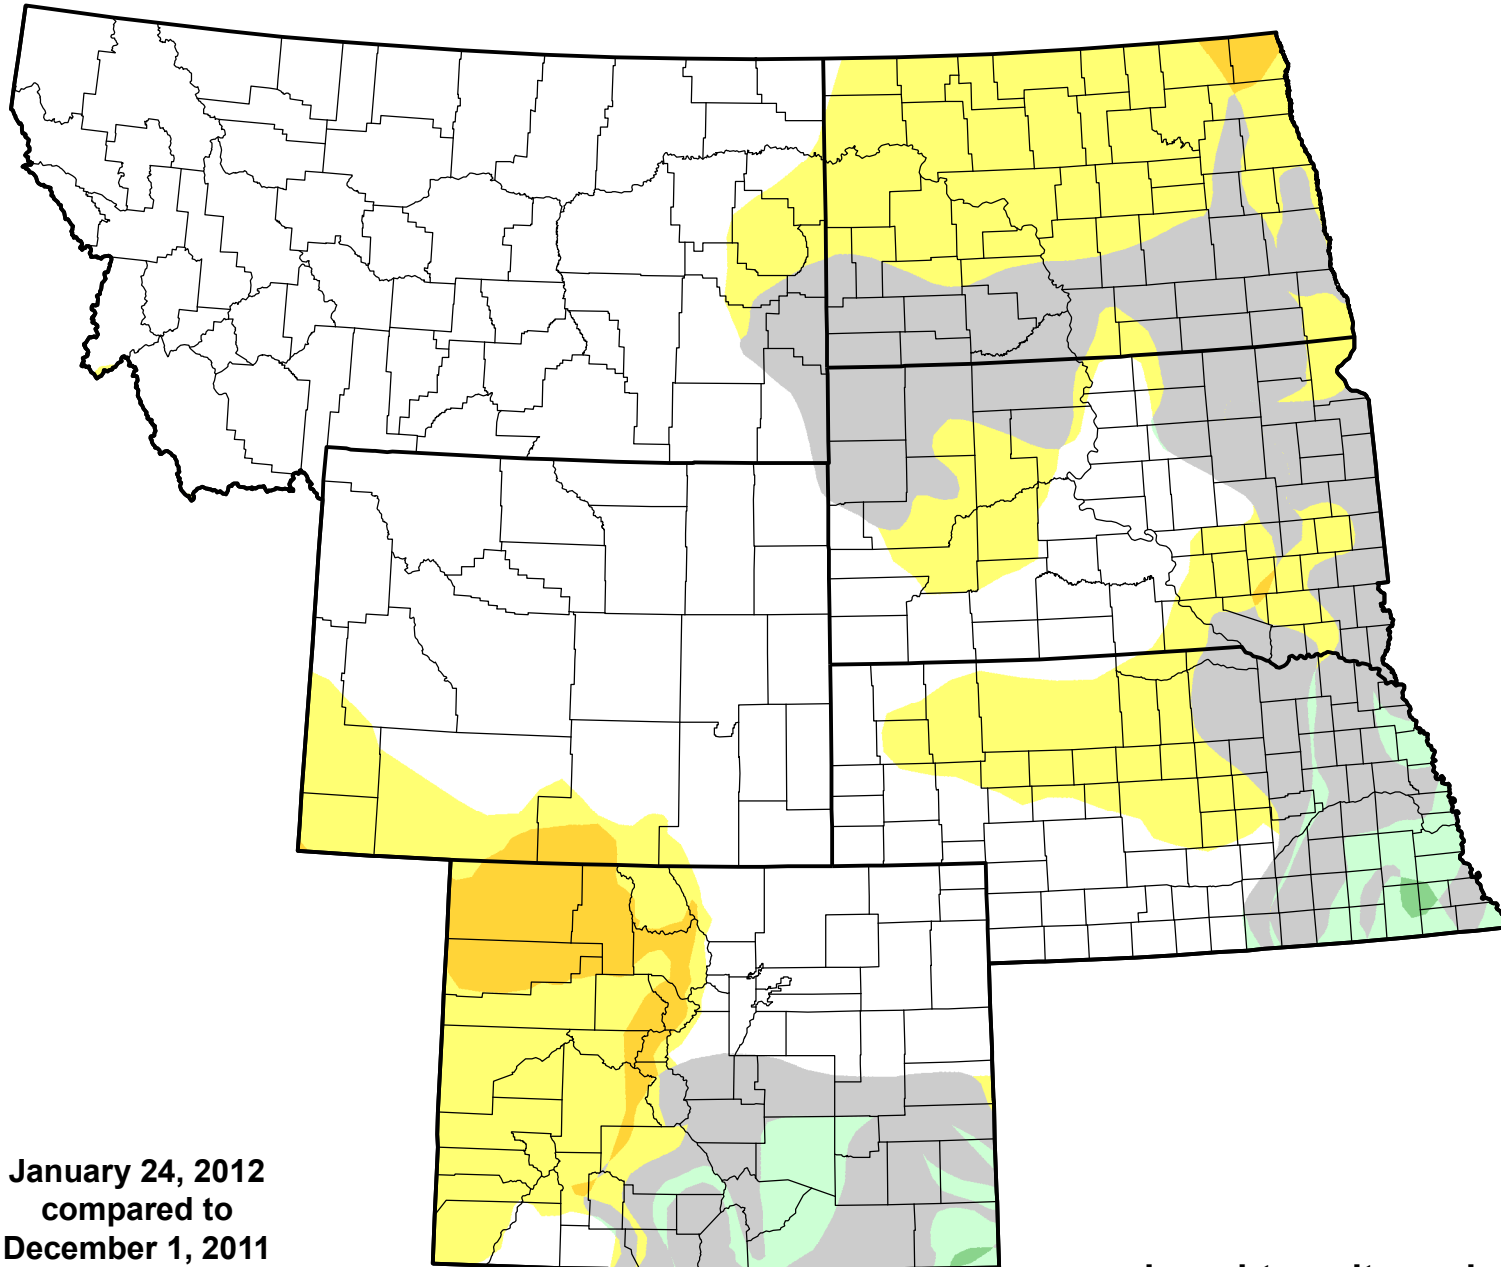

# U.S. Drought Monitor Class Change - USDA Northern Plains Climate Hub 8 Week

January 24, 2012  
compared to  
December 1, 2011

-  5 Class Degradation
-  4 Class Degradation
-  3 Class Degradation
-  2 Class Degradation
-  1 Class Degradation
-  No Change
-  1 Class Improvement
-  2 Class Improvement
-  3 Class Improvement
-  4 Class Improvement
-  5 Class Improvement

[droughtmonitor.unl.edu](http://droughtmonitor.unl.edu)