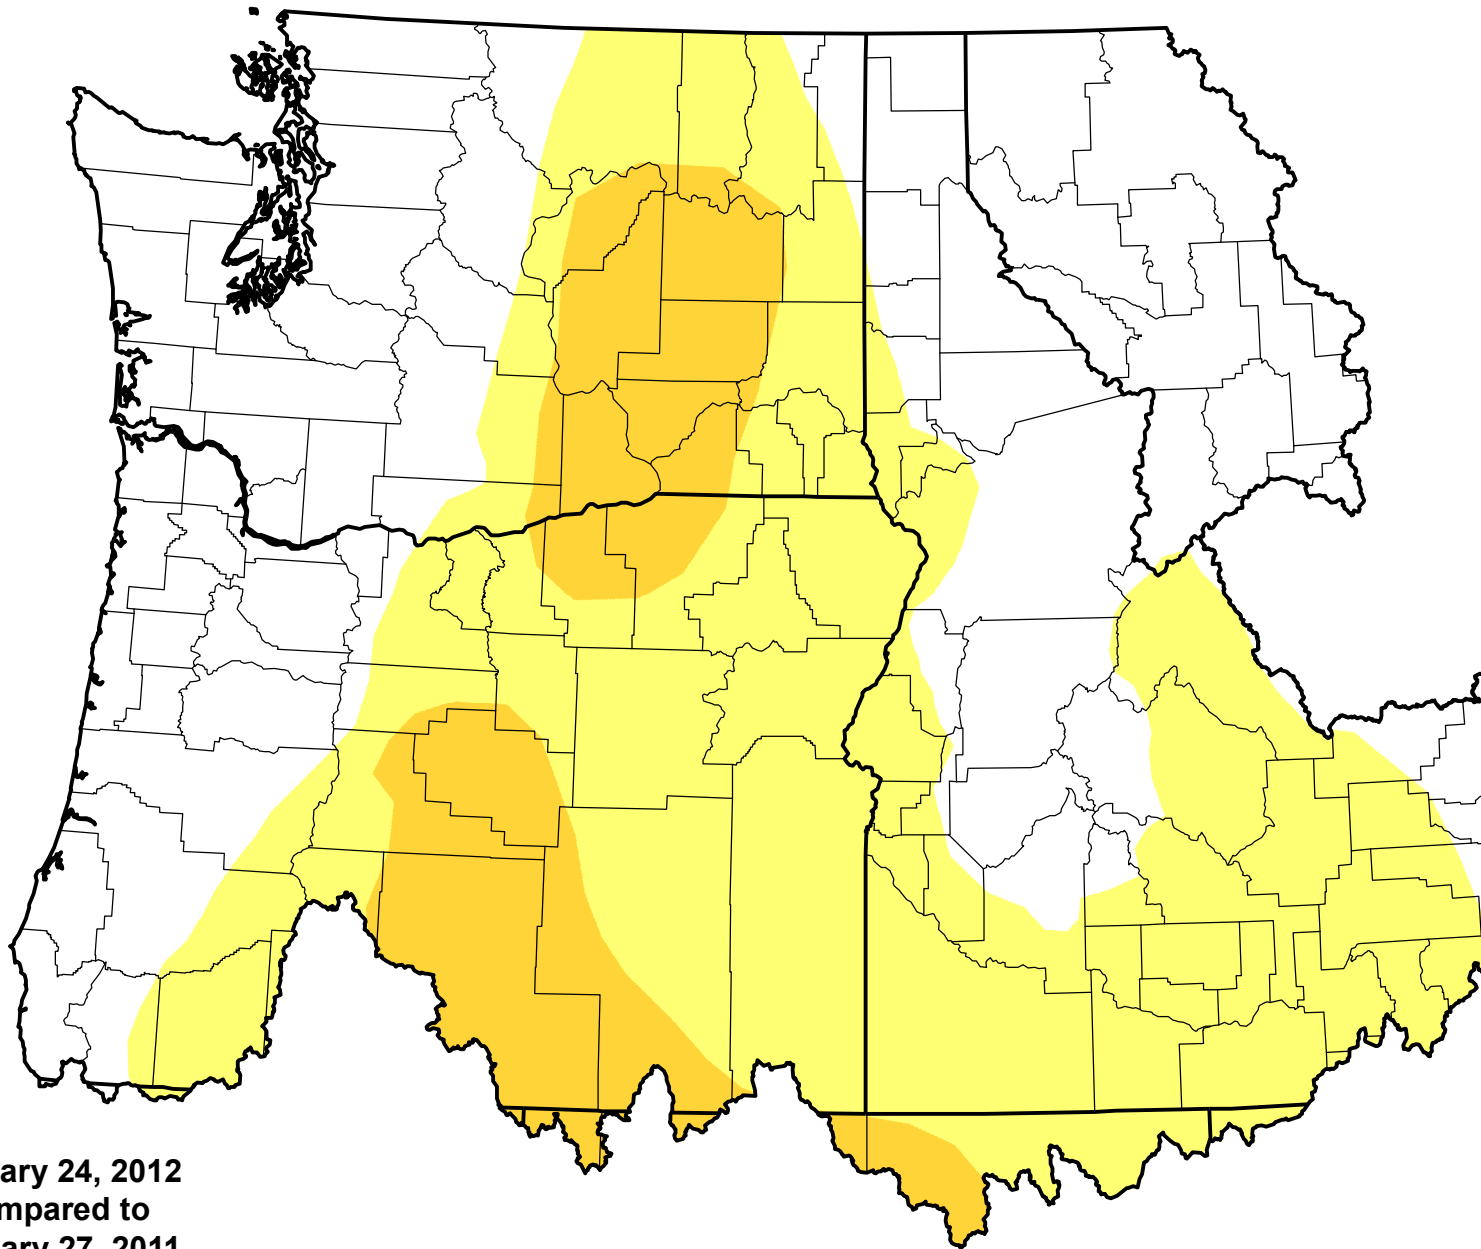

U.S. Drought Monitor Class Change - Pacific Northwest Watershed

52 Week

January 24, 2012
compared to
January 27, 2011

droughtmonitor.unl.edu

-  5 Class Degradation
-  4 Class Degradation
-  3 Class Degradation
-  2 Class Degradation
-  1 Class Degradation
-  No Change
-  1 Class Improvement
-  2 Class Improvement
-  3 Class Improvement
-  4 Class Improvement
-  5 Class Improvement