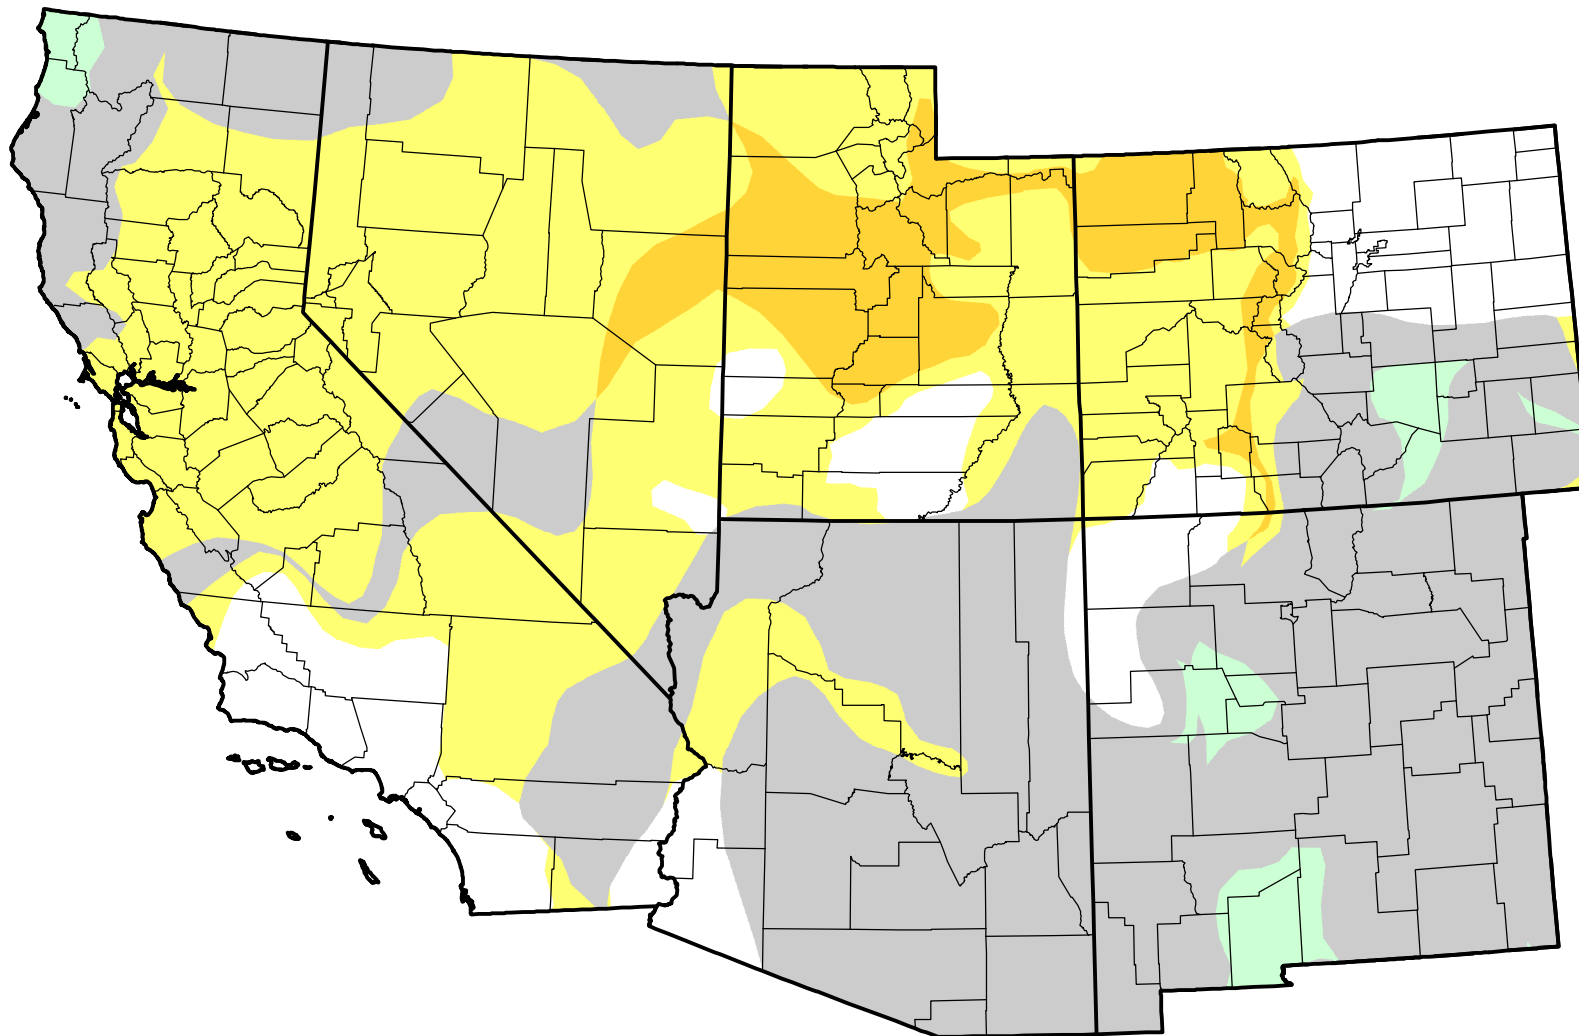

U.S. Drought Monitor Class Change - Southwest

4 Week

January 24, 2012
compared to
December 29, 2011

droughtmonitor.unl.edu

-  5 Class Degradation
-  4 Class Degradation
-  3 Class Degradation
-  2 Class Degradation
-  1 Class Degradation
-  No Change
-  1 Class Improvement
-  2 Class Improvement
-  3 Class Improvement
-  4 Class Improvement
-  5 Class Improvement