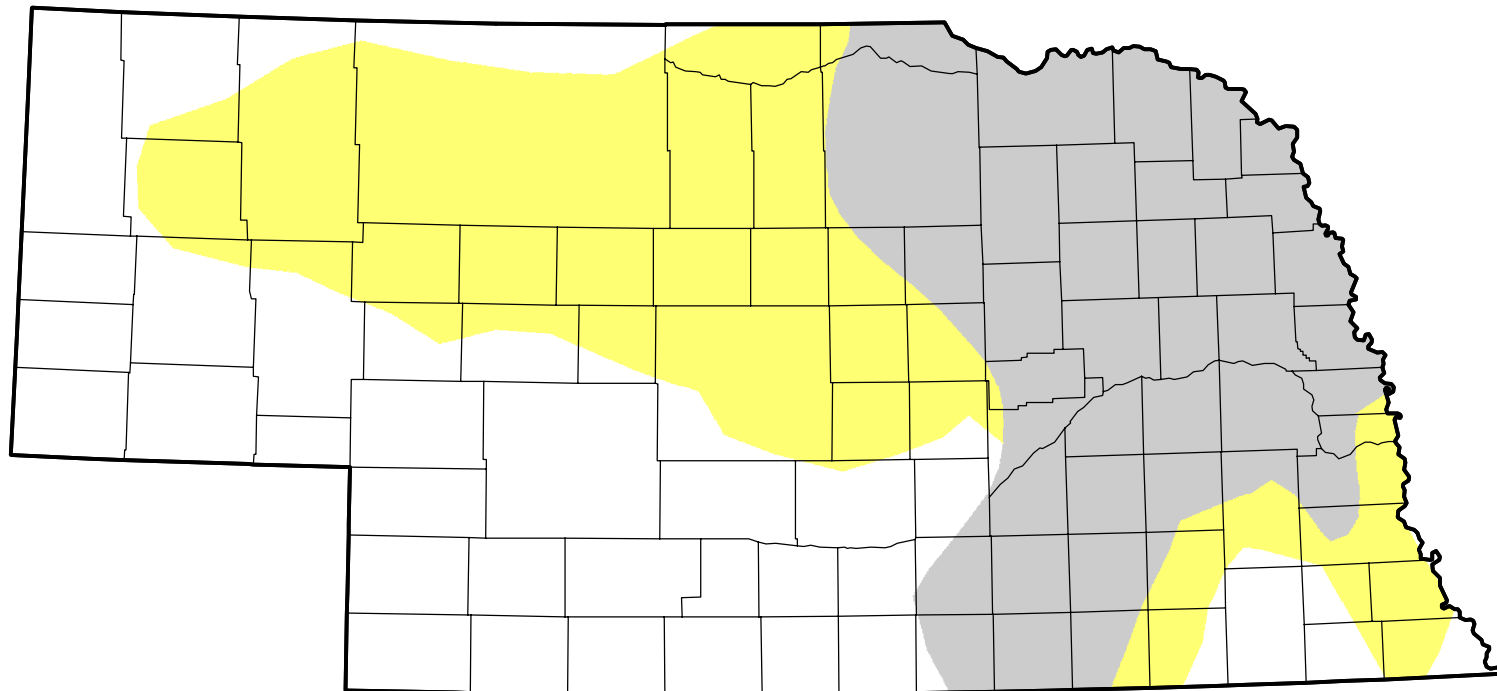

U.S. Drought Monitor Class Change - Nebraska

4 Week

January 31, 2012
compared to
January 5, 2012

droughtmonitor.unl.edu

- | | |
|---|---------------------|
|  | 5 Class Degradation |
|  | 4 Class Degradation |
|  | 3 Class Degradation |
|  | 2 Class Degradation |
|  | 1 Class Degradation |
|  | No Change |
|  | 1 Class Improvement |
|  | 2 Class Improvement |
|  | 3 Class Improvement |
|  | 4 Class Improvement |
|  | 5 Class Improvement |