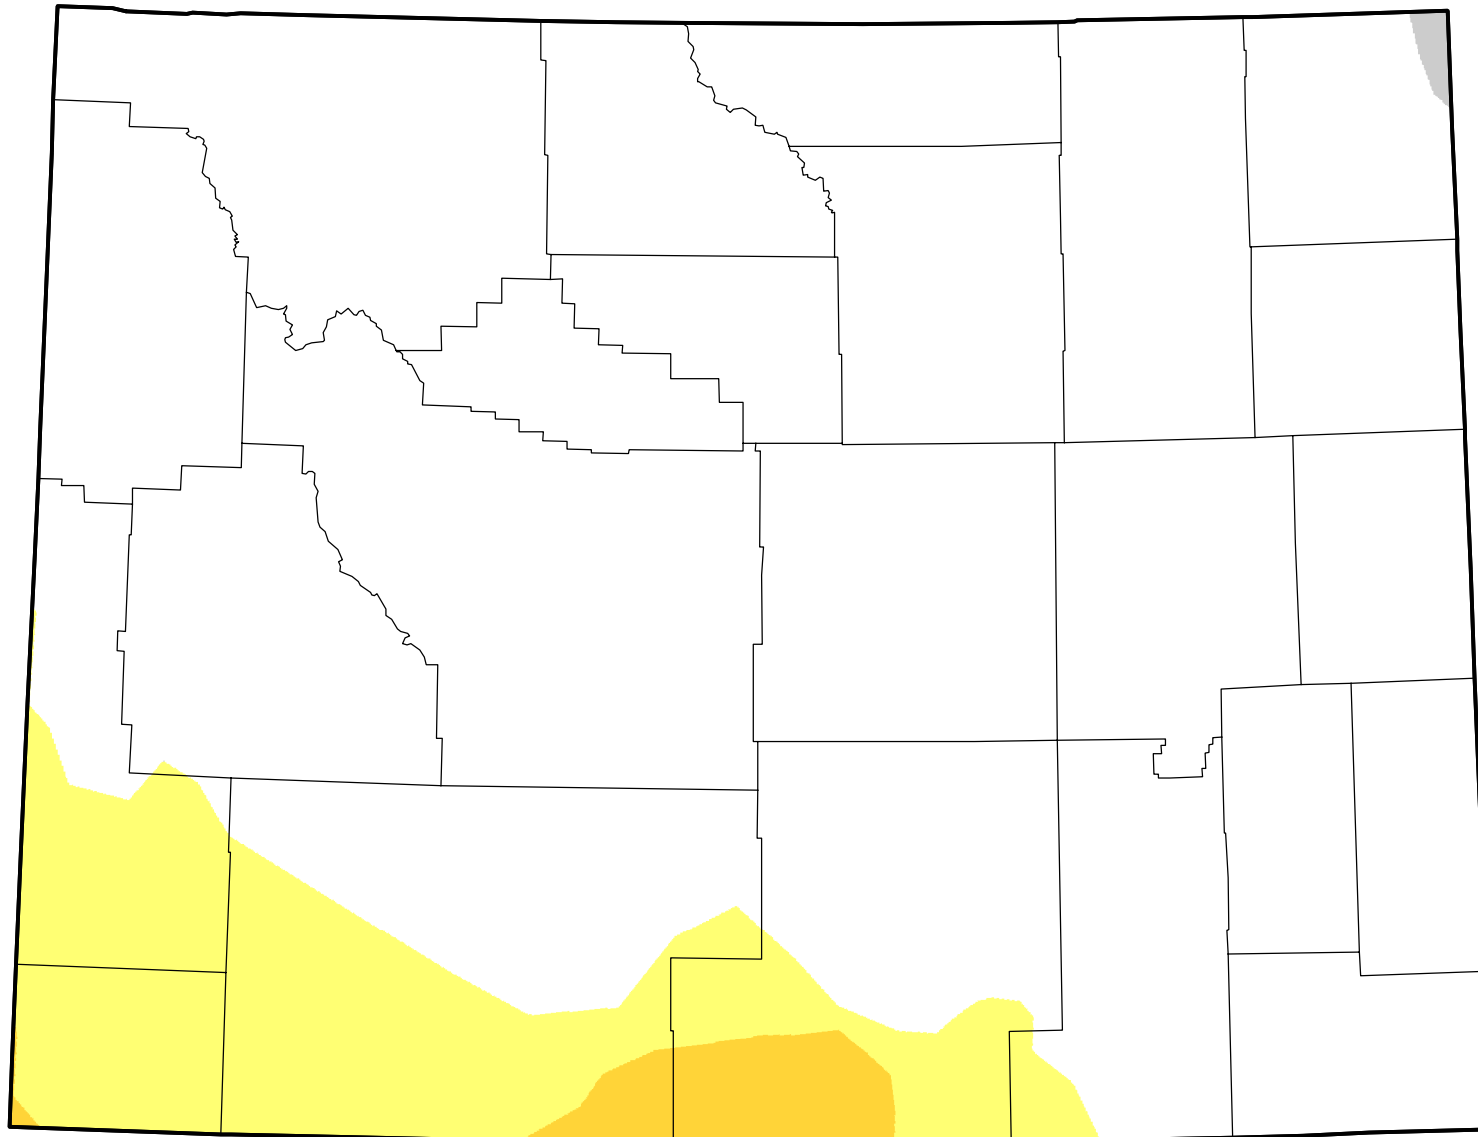

U.S. Drought Monitor Class Change - Wyoming

4 Week

January 31, 2012
compared to
January 5, 2012

droughtmonitor.unl.edu

-  5 Class Degradation
-  4 Class Degradation
-  3 Class Degradation
-  2 Class Degradation
-  1 Class Degradation
-  No Change
-  1 Class Improvement
-  2 Class Improvement
-  3 Class Improvement
-  4 Class Improvement
-  5 Class Improvement