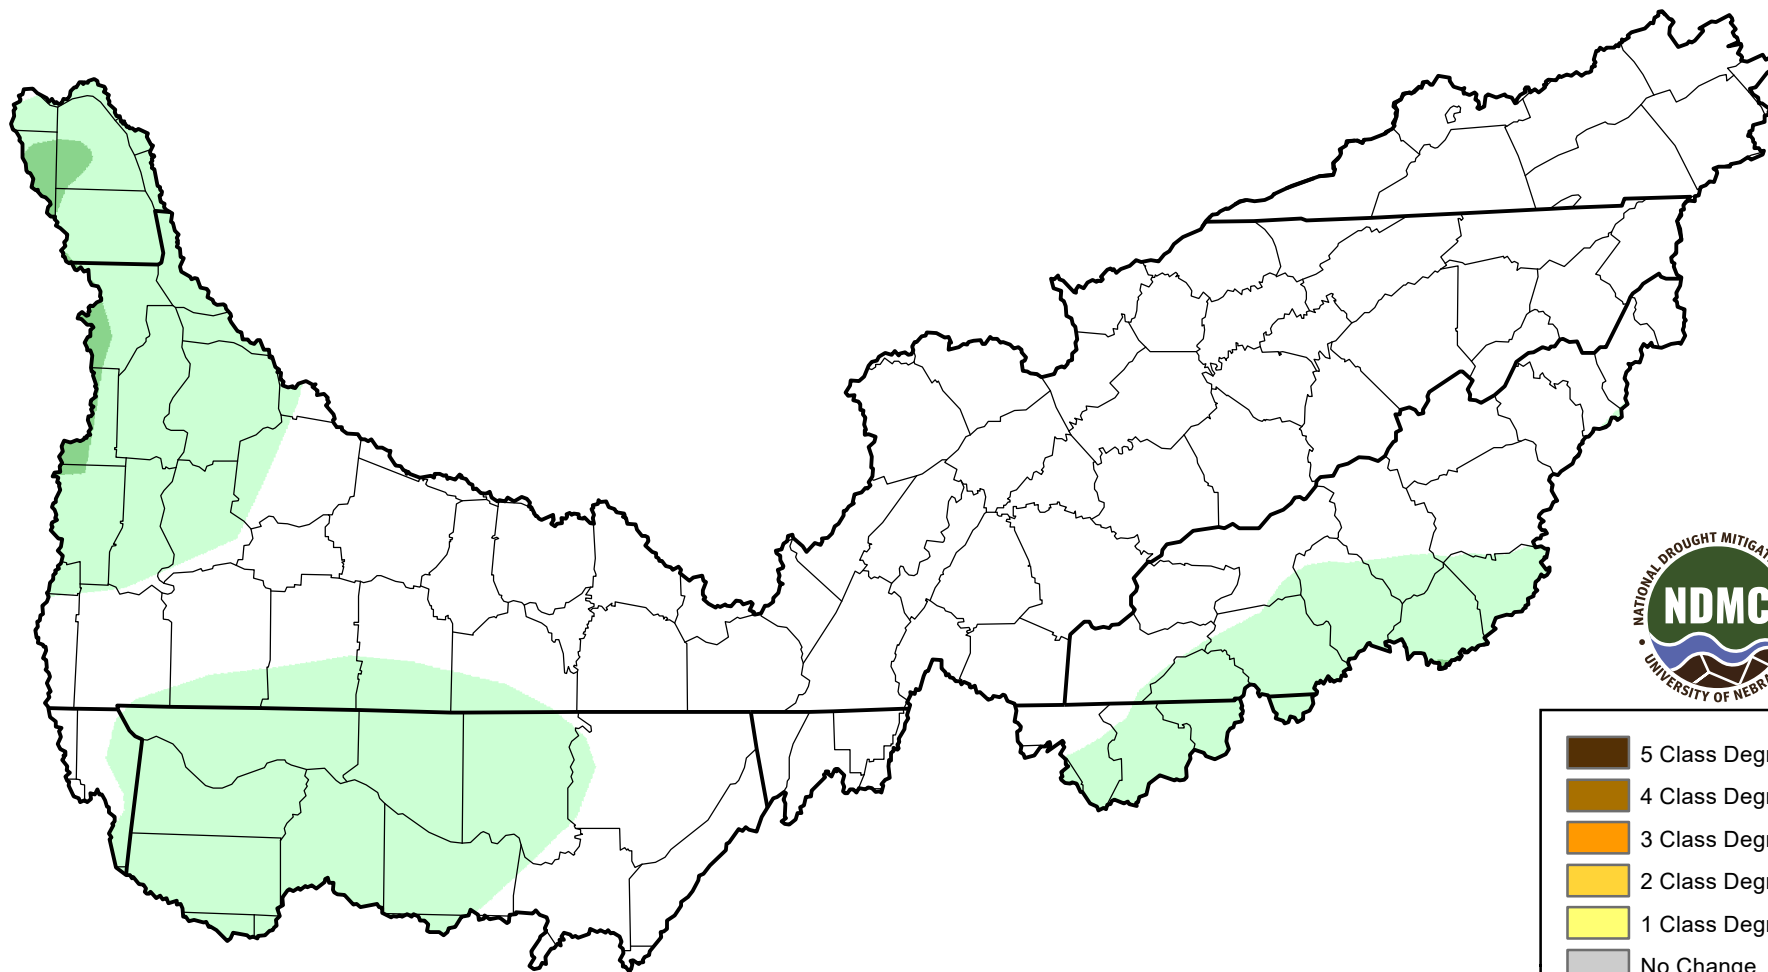

U.S. Drought Monitor Class Change - Tennessee Watershed

13 Week

January 31, 2012
compared to
November 3, 2011

droughtmonitor.unl.edu

- | | |
|---|---------------------|
|  | 5 Class Degradation |
|  | 4 Class Degradation |
|  | 3 Class Degradation |
|  | 2 Class Degradation |
|  | 1 Class Degradation |
|  | No Change |
|  | 1 Class Improvement |
|  | 2 Class Improvement |
|  | 3 Class Improvement |
|  | 4 Class Improvement |
|  | 5 Class Improvement |