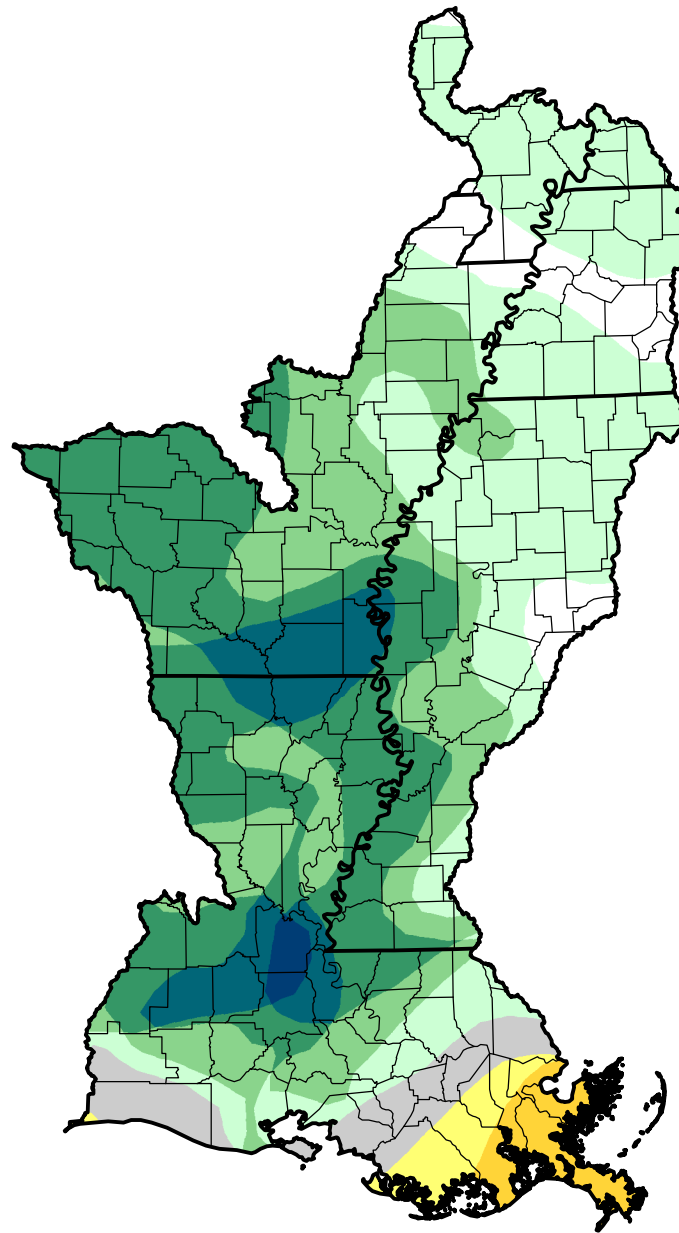

U.S. Drought Monitor Class Change - Lower Mississippi Watershed

26 Week

January 31, 2012
compared to
August 4, 2011

- 5 Class Degradation
- 4 Class Degradation
- 3 Class Degradation
- 2 Class Degradation
- 1 Class Degradation
- No Change
- 1 Class Improvement
- 2 Class Improvement
- 3 Class Improvement
- 4 Class Improvement
- 5 Class Improvement