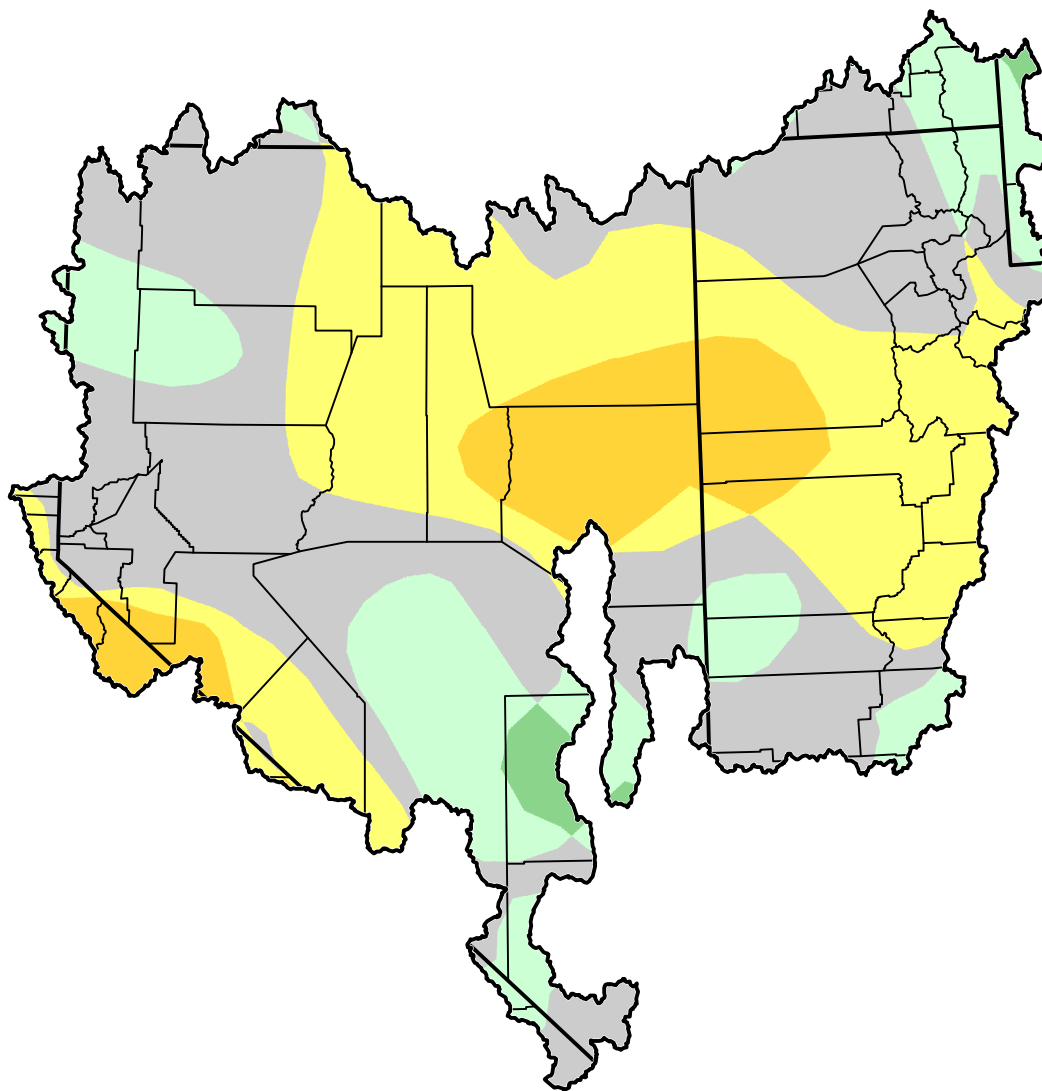

U.S. Drought Monitor Class Change - Great Basin Watershed 2 Years

January 31, 2012
compared to
February 2, 2010