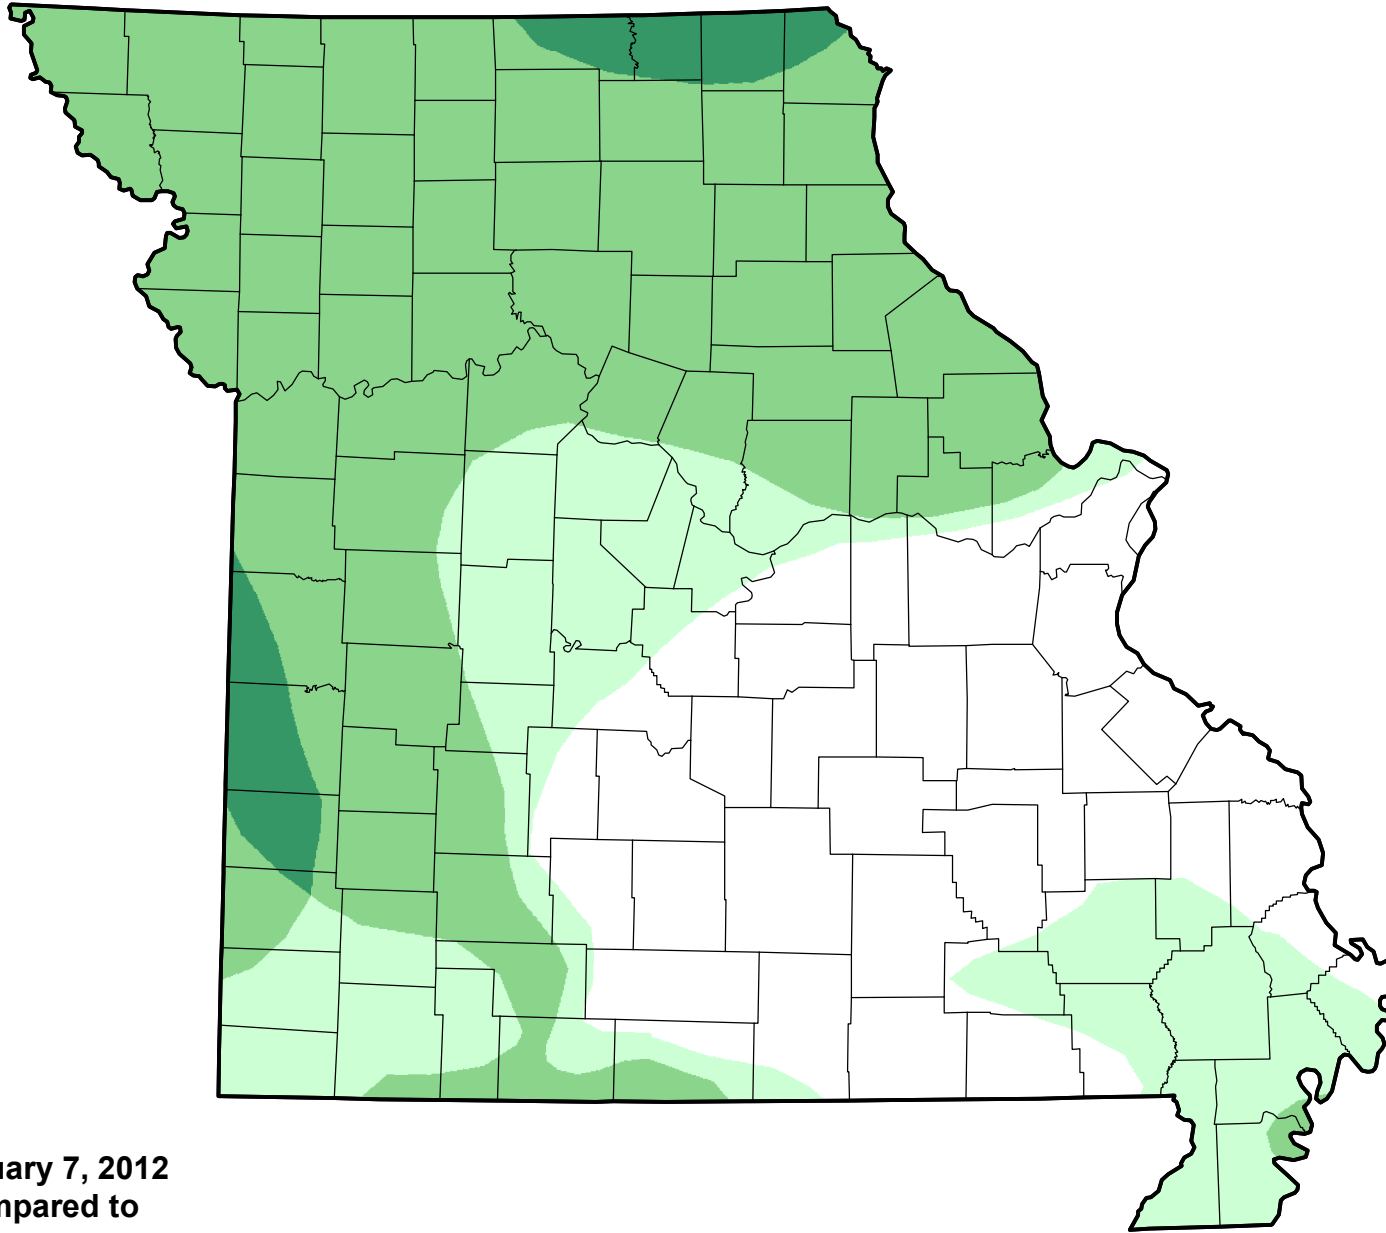

U.S. Drought Monitor Class Change - Missouri

13 Week

February 7, 2012
compared to
November 10, 2011

droughtmonitor.unl.edu

-  5 Class Degradation
-  4 Class Degradation
-  3 Class Degradation
-  2 Class Degradation
-  1 Class Degradation
-  No Change
-  1 Class Improvement
-  2 Class Improvement
-  3 Class Improvement
-  4 Class Improvement
-  5 Class Improvement