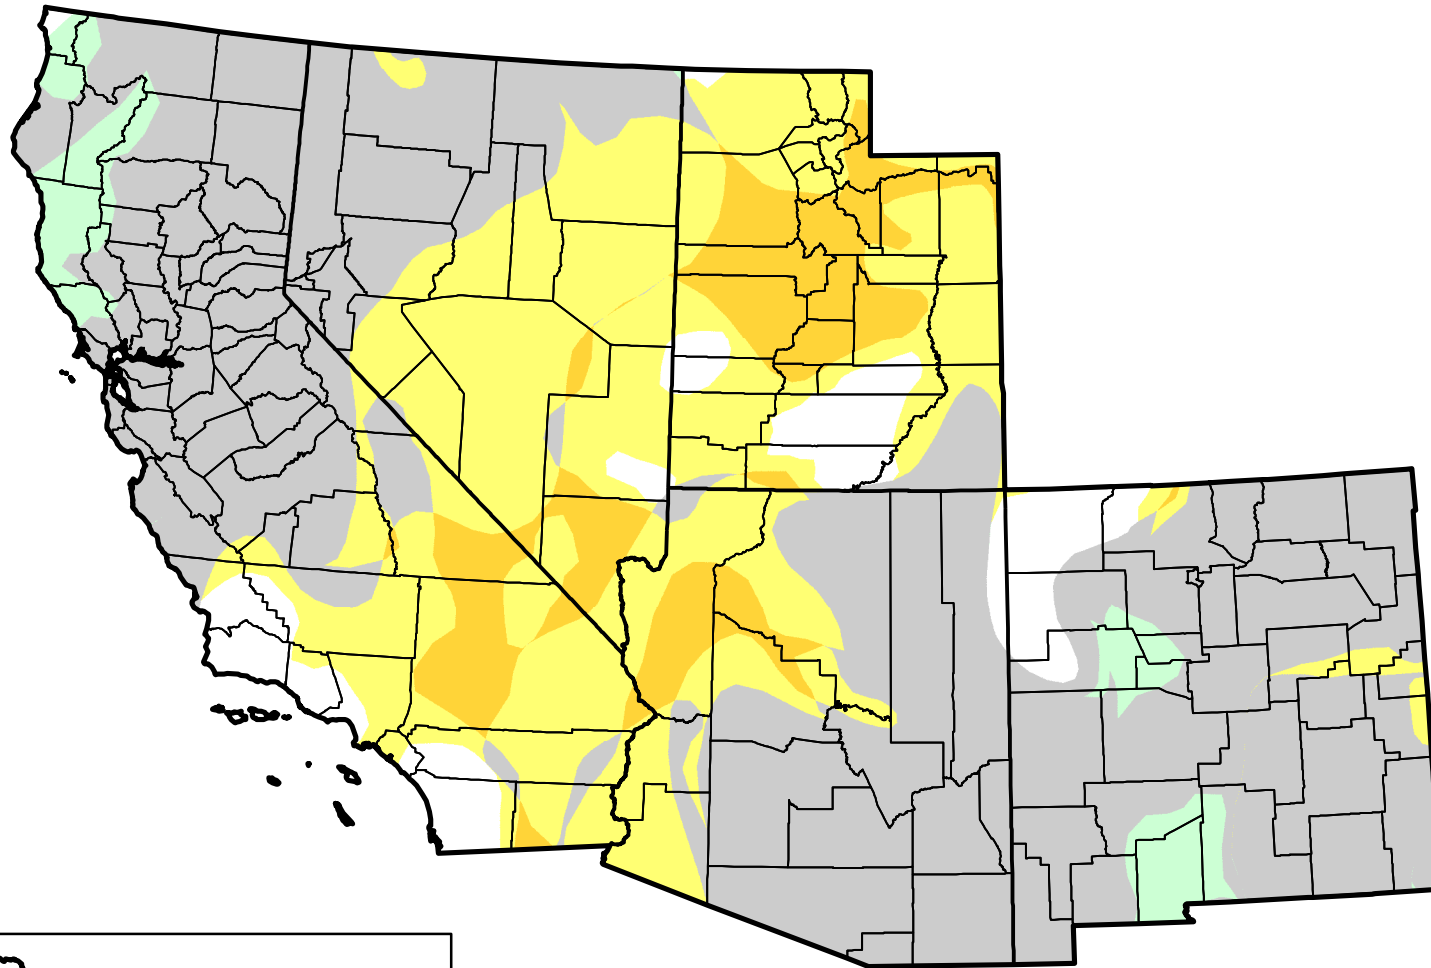

U.S. Drought Monitor Class Change - USDA Southwest Climate Hub

Start of Calendar Year

**February 7, 2012
compared to
January 3, 2012**

-  5 Class Degradation
-  4 Class Degradation
-  3 Class Degradation
-  2 Class Degradation
-  1 Class Degradation
-  No Change
-  1 Class Improvement
-  2 Class Improvement
-  3 Class Improvement
-  4 Class Improvement
-  5 Class Improvement