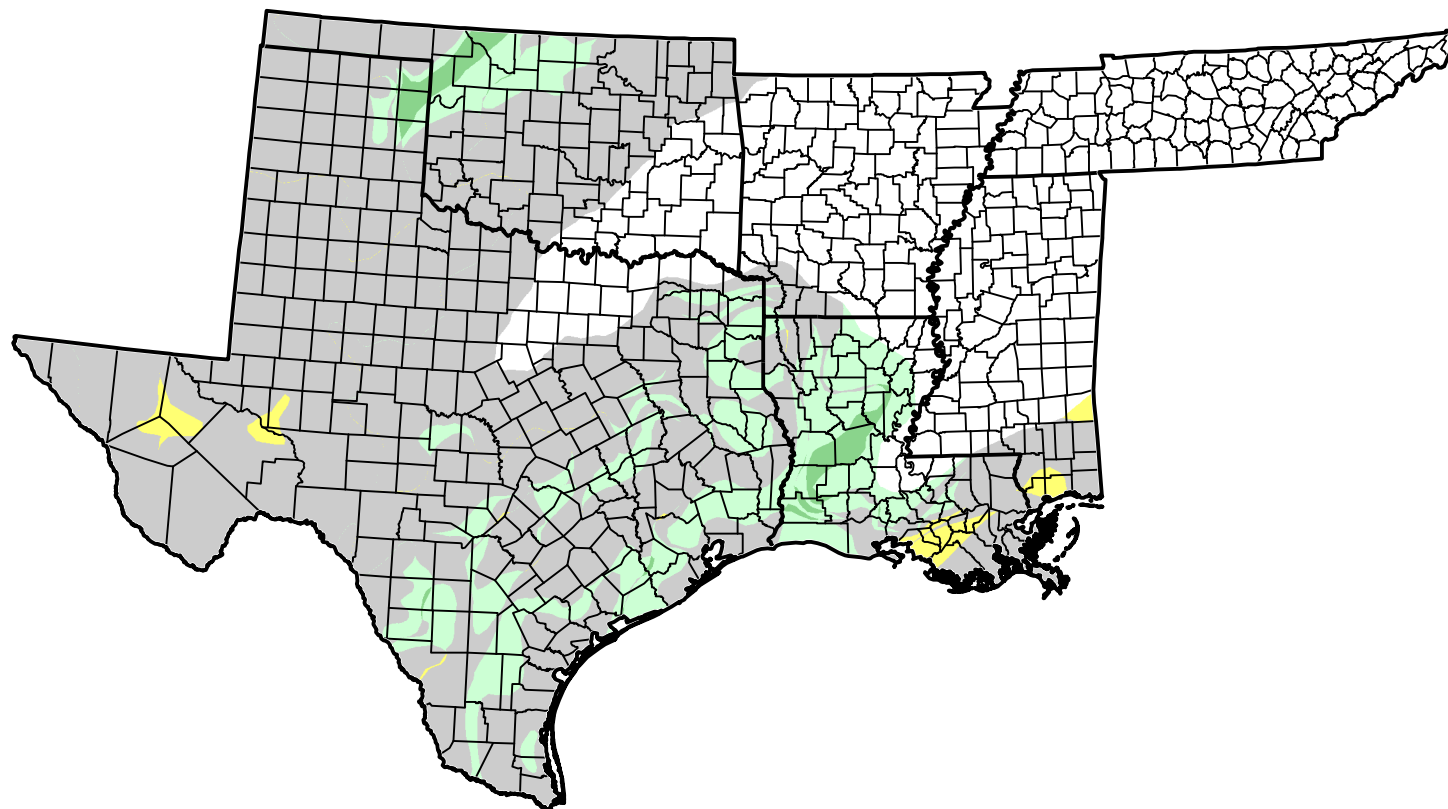

U.S. Drought Monitor Class Change - South

1 Week

February 7, 2012
compared to
January 31, 2012