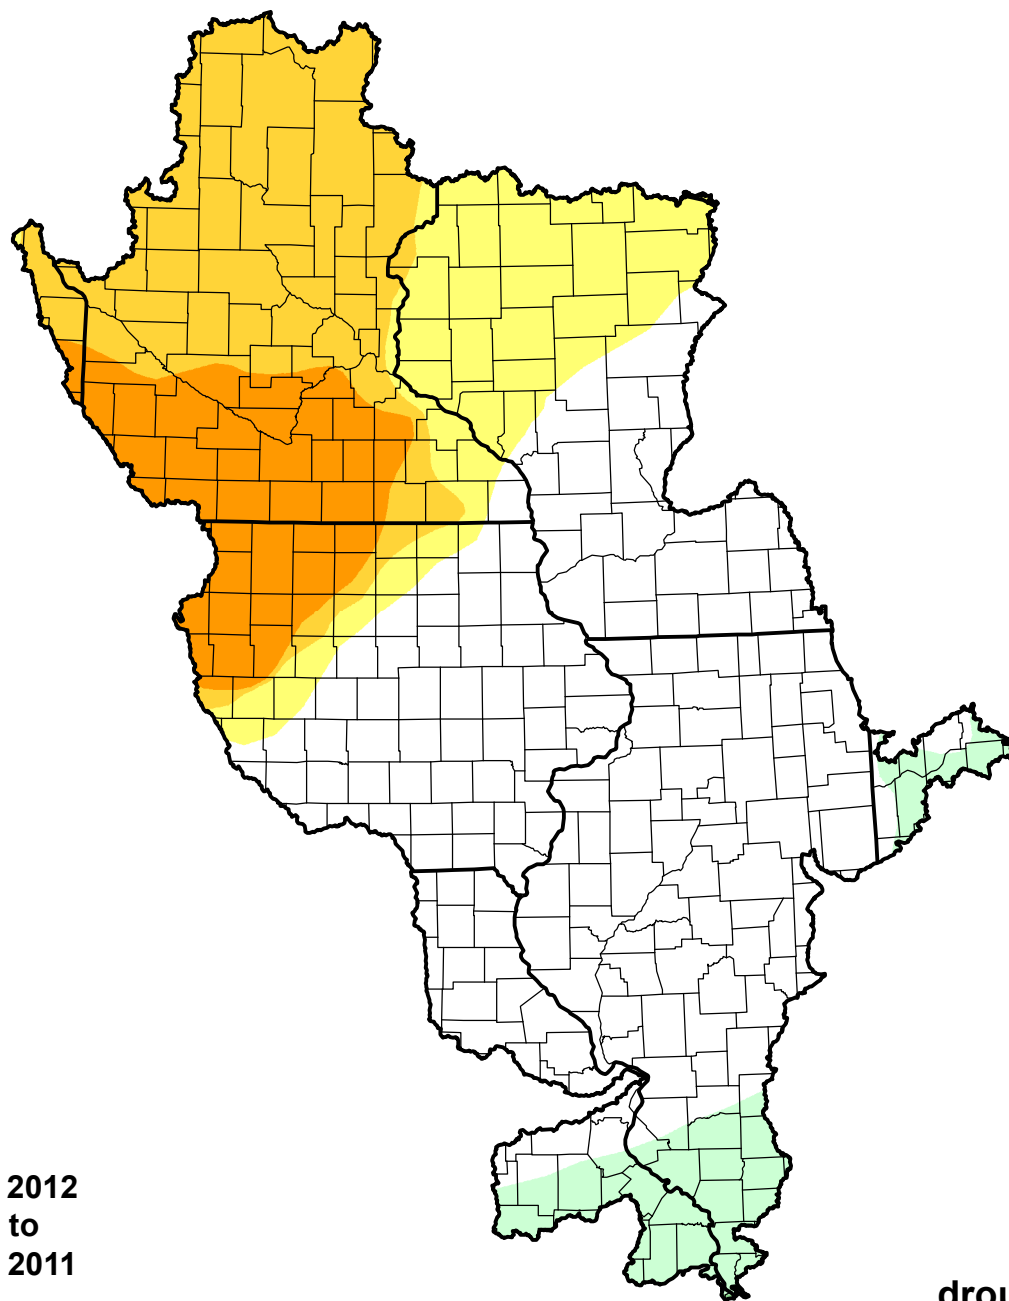

U.S. Drought Monitor Class Change - Upper Mississippi Watershed

52 Week

February 14, 2012
compared to
February 17, 2011

-  5 Class Degradation
-  4 Class Degradation
-  3 Class Degradation
-  2 Class Degradation
-  1 Class Degradation
-  No Change
-  1 Class Improvement
-  2 Class Improvement
-  3 Class Improvement
-  4 Class Improvement
-  5 Class Improvement