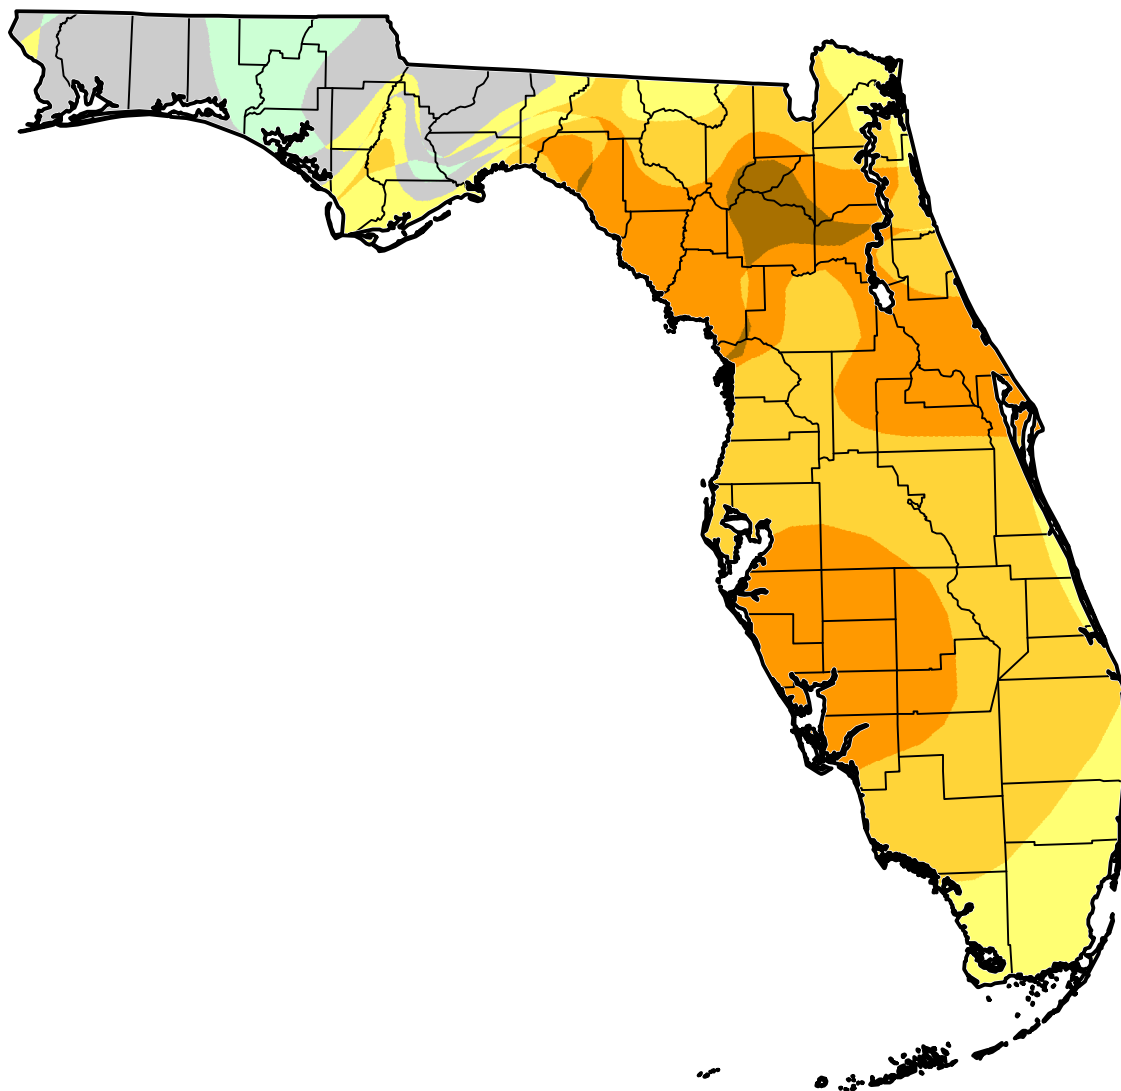

# U.S. Drought Monitor Class Change - Florida 3 Months

-  5 Class Degradation
-  4 Class Degradation
-  3 Class Degradation
-  2 Class Degradation
-  1 Class Degradation
-  No Change
-  1 Class Improvement
-  2 Class Improvement
-  3 Class Improvement
-  4 Class Improvement
-  5 Class Improvement

February 21, 2012  
compared to  
November 29, 2011