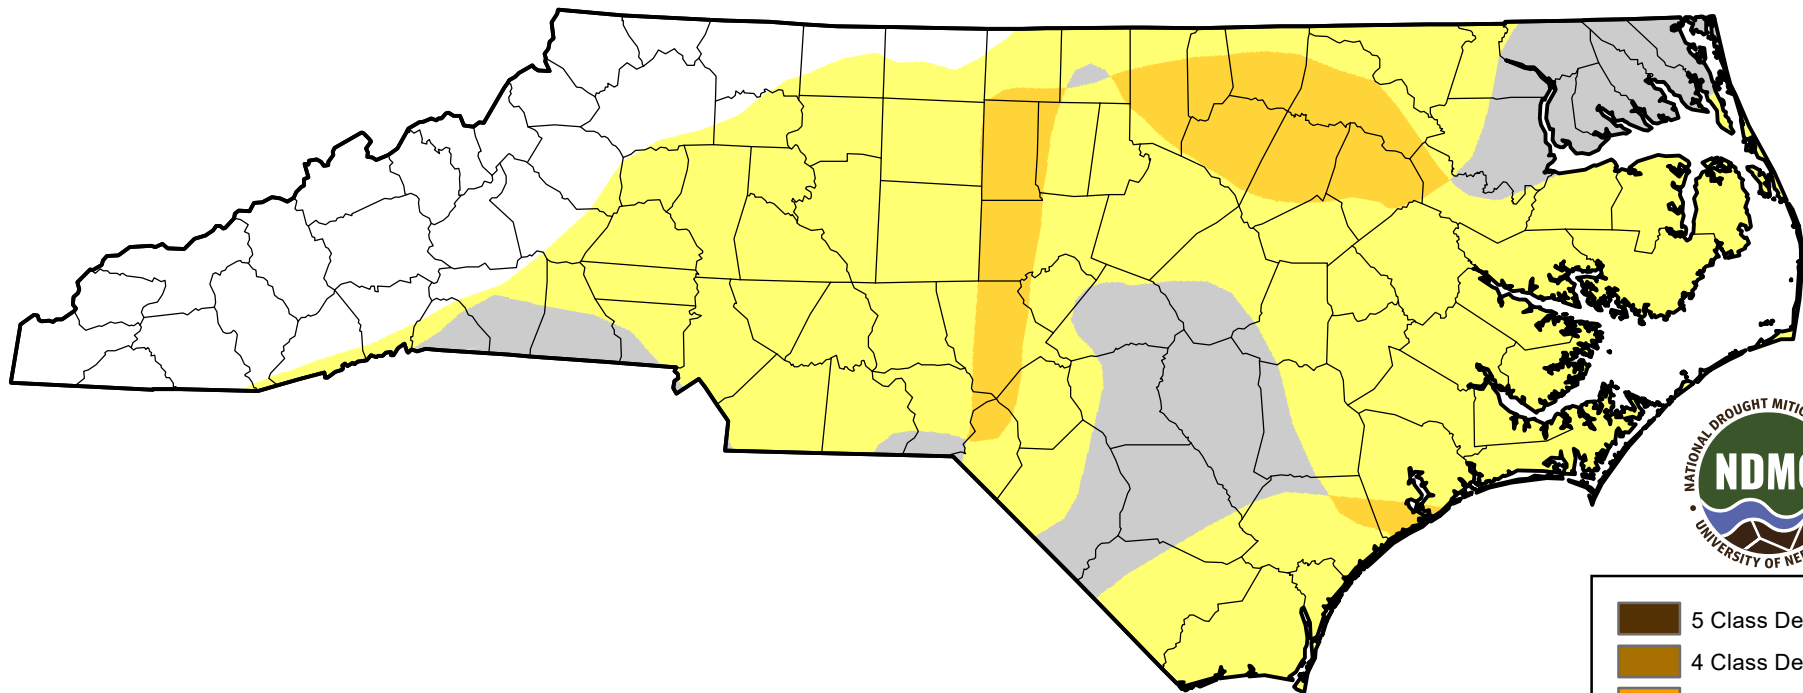

U.S. Drought Monitor Class Change - North Carolina

8 Week

February 21, 2012
compared to
December 29, 2011

droughtmonitor.unl.edu

-  5 Class Degradation
-  4 Class Degradation
-  3 Class Degradation
-  2 Class Degradation
-  1 Class Degradation
-  No Change
-  1 Class Improvement
-  2 Class Improvement
-  3 Class Improvement
-  4 Class Improvement
-  5 Class Improvement