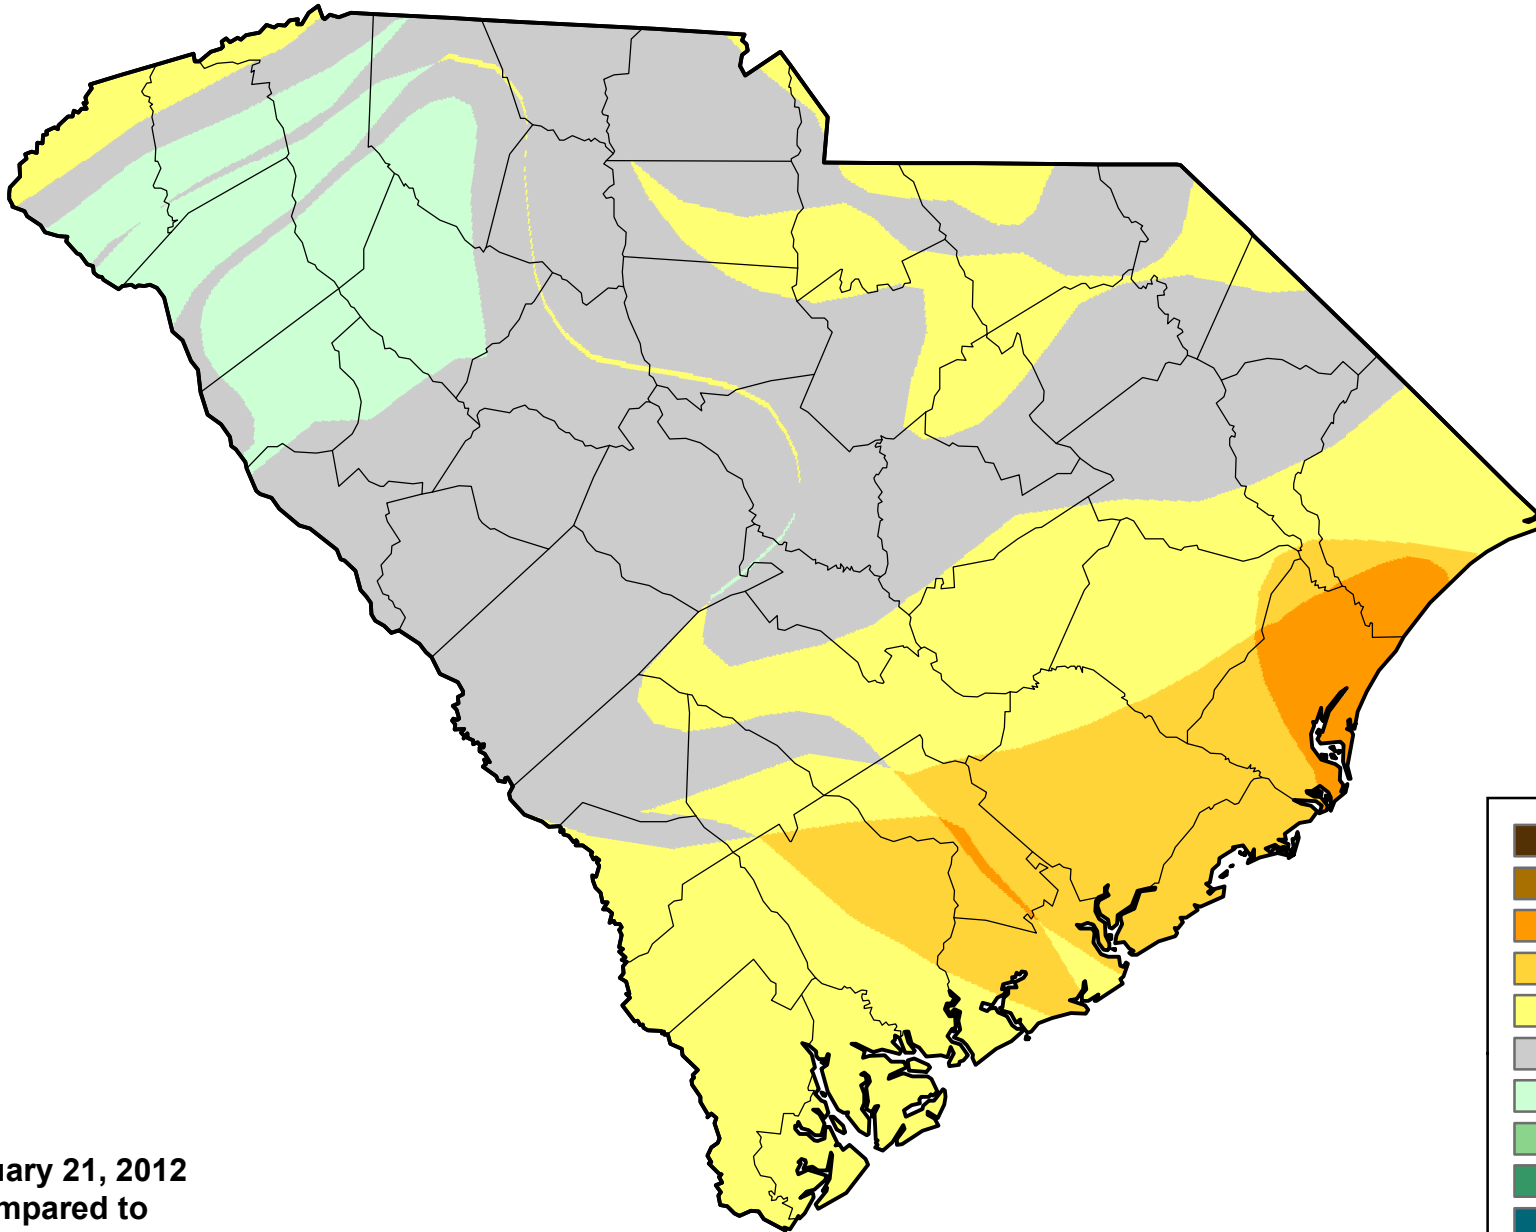

U.S. Drought Monitor Class Change - South Carolina

8 Week

-  5 Class Degradation
-  4 Class Degradation
-  3 Class Degradation
-  2 Class Degradation
-  1 Class Degradation
-  No Change
-  1 Class Improvement
-  2 Class Improvement
-  3 Class Improvement
-  4 Class Improvement
-  5 Class Improvement

February 21, 2012
compared to
December 29, 2011

droughtmonitor.unl.edu