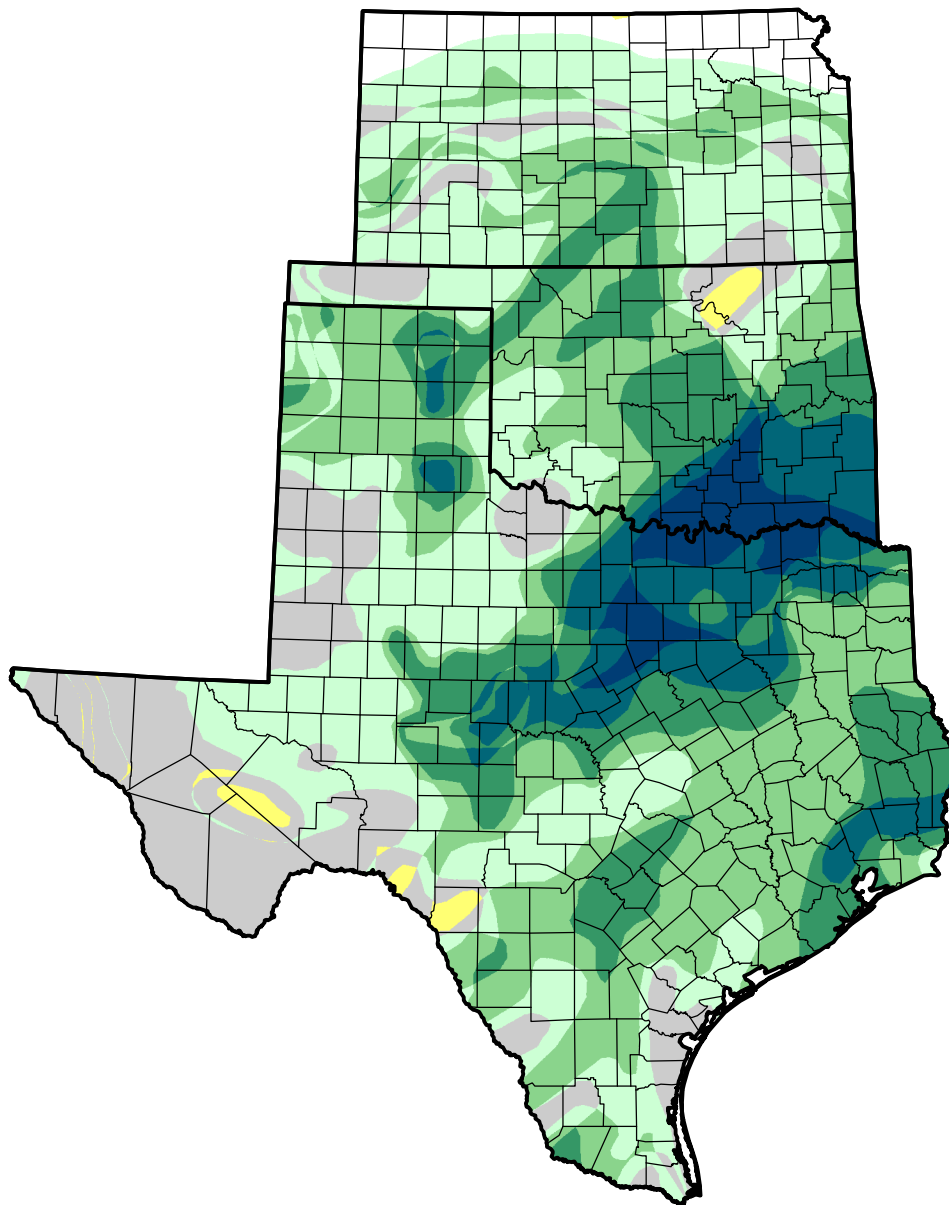

U.S. Drought Monitor Class Change - USDA Southern Plains Climate Hub Start of Water Year

February 21, 2012
compared to
September 29, 2011

droughtmonitor.unl.edu

-  5 Class Degradation
-  4 Class Degradation
-  3 Class Degradation
-  2 Class Degradation
-  1 Class Degradation
-  No Change
-  1 Class Improvement
-  2 Class Improvement
-  3 Class Improvement
-  4 Class Improvement
-  5 Class Improvement