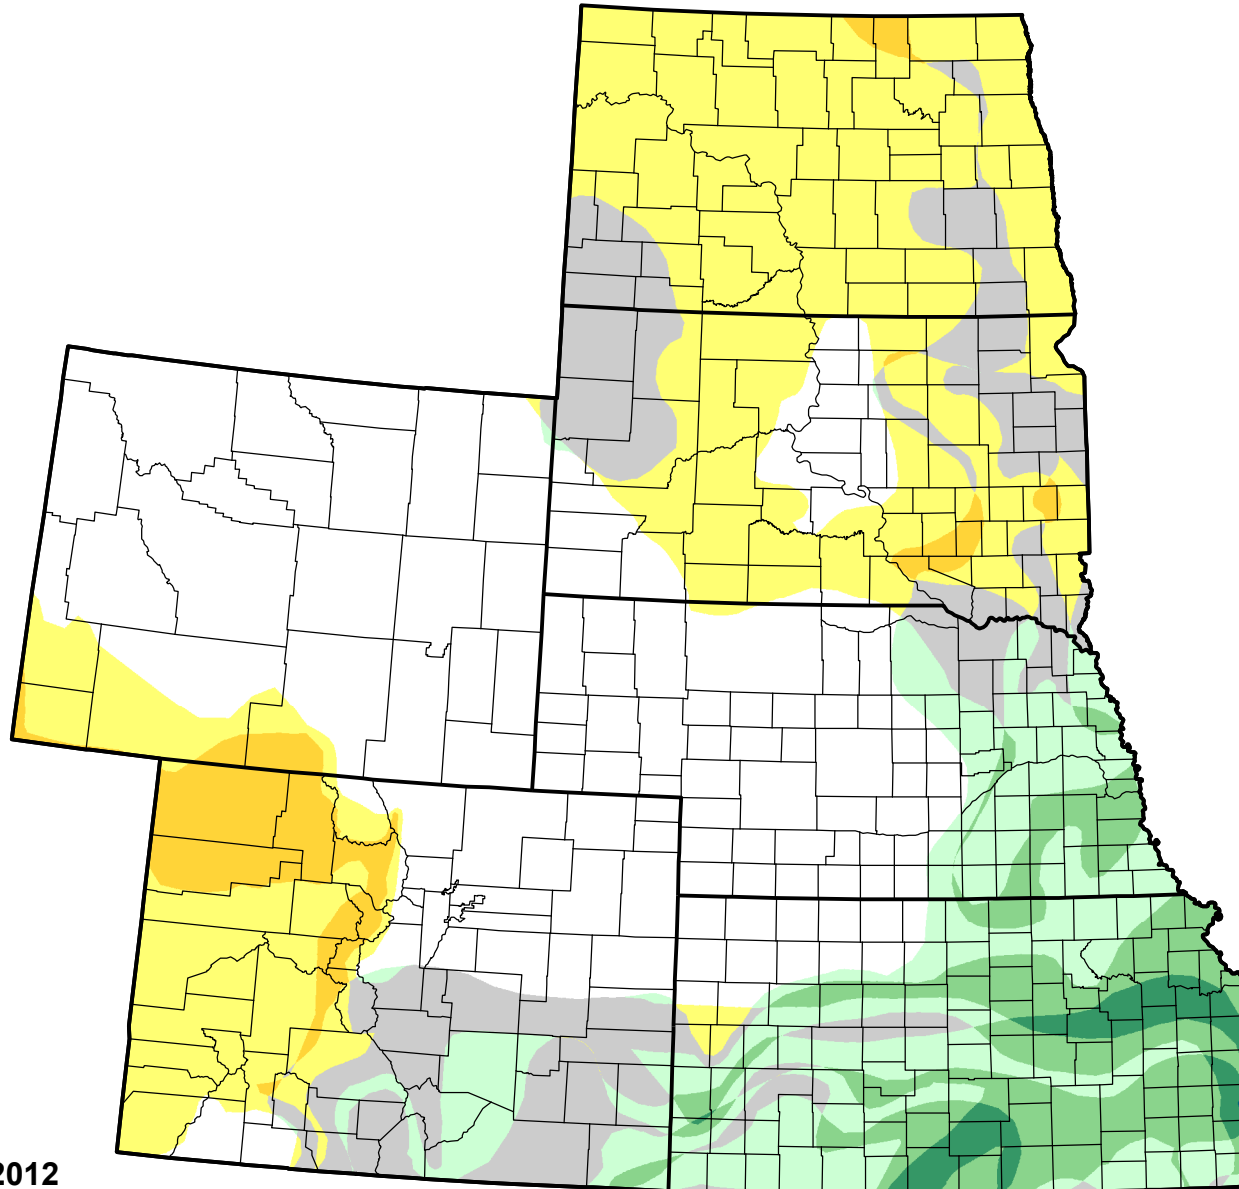

U.S. Drought Monitor Class Change - High Plains

13 Week

February 21, 2012
compared to
November 23, 2011

droughtmonitor.unl.edu

- 5 Class Degradation
- 4 Class Degradation
- 3 Class Degradation
- 2 Class Degradation
- 1 Class Degradation
- No Change
- 1 Class Improvement
- 2 Class Improvement
- 3 Class Improvement
- 4 Class Improvement
- 5 Class Improvement