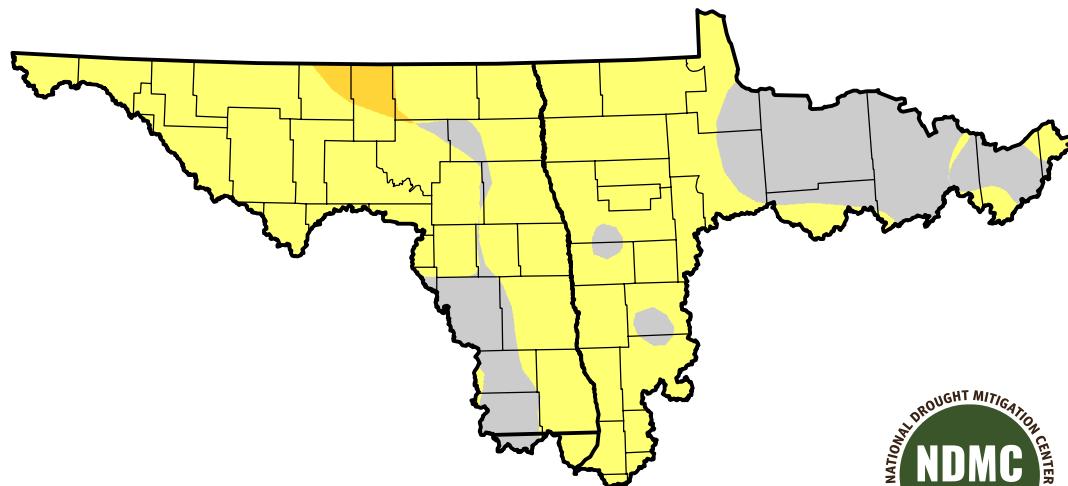

# U.S. Drought Monitor Class Change - Souris-Red-Rainy Watershed

## 13 Week

February 21, 2012  
compared to  
November 23, 2011

[droughtmonitor.unl.edu](http://droughtmonitor.unl.edu)