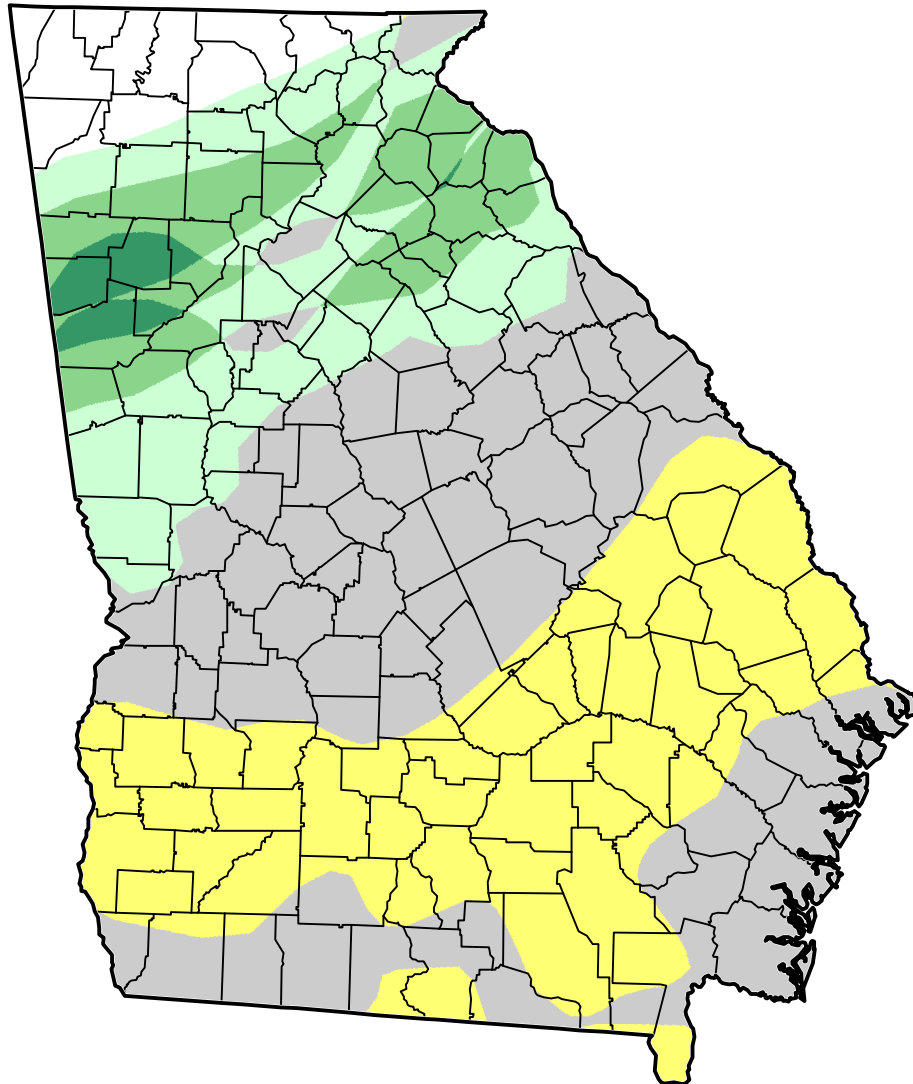

U.S. Drought Monitor Class Change - Georgia

6 Months

February 28, 2012
compared to
September 13, 2011

- 5 Class Degradation
- 4 Class Degradation
- 3 Class Degradation
- 2 Class Degradation
- 1 Class Degradation
- No Change
- 1 Class Improvement
- 2 Class Improvement
- 3 Class Improvement
- 4 Class Improvement
- 5 Class Improvement