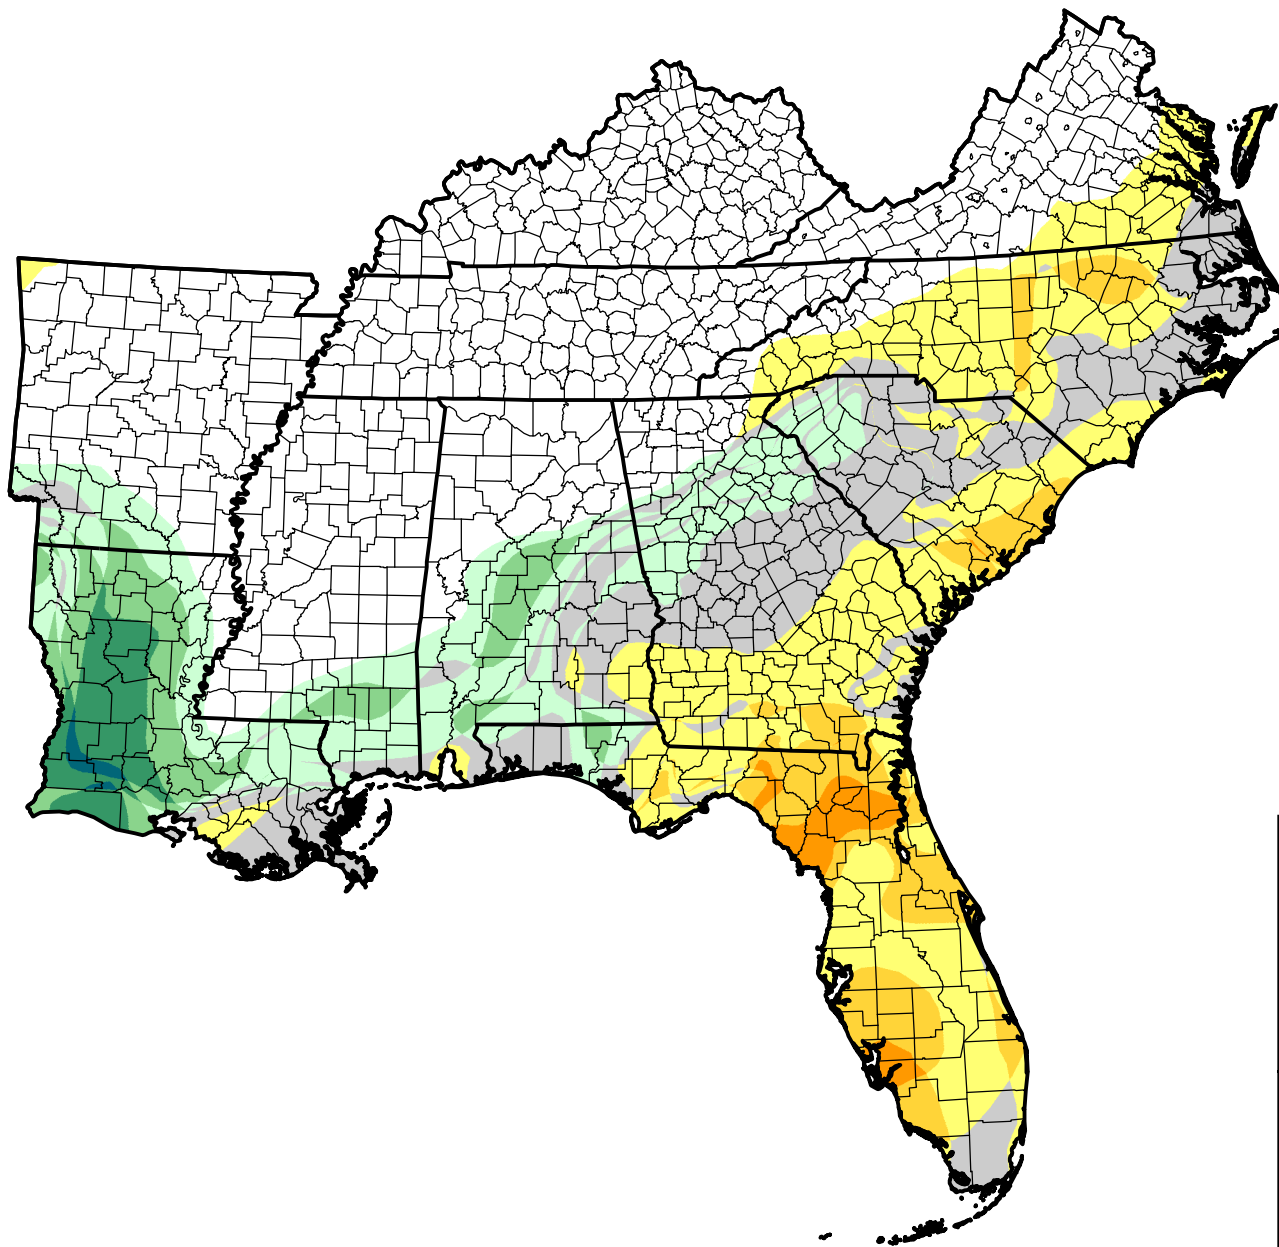

U.S. Drought Monitor Class Change - USDA Southeast Climate Hub

Start of Calendar Year

February 28, 2012
compared to
January 5, 2012

droughtmonitor.unl.edu

-  5 Class Degradation
-  4 Class Degradation
-  3 Class Degradation
-  2 Class Degradation
-  1 Class Degradation
-  No Change
-  1 Class Improvement
-  2 Class Improvement
-  3 Class Improvement
-  4 Class Improvement
-  5 Class Improvement