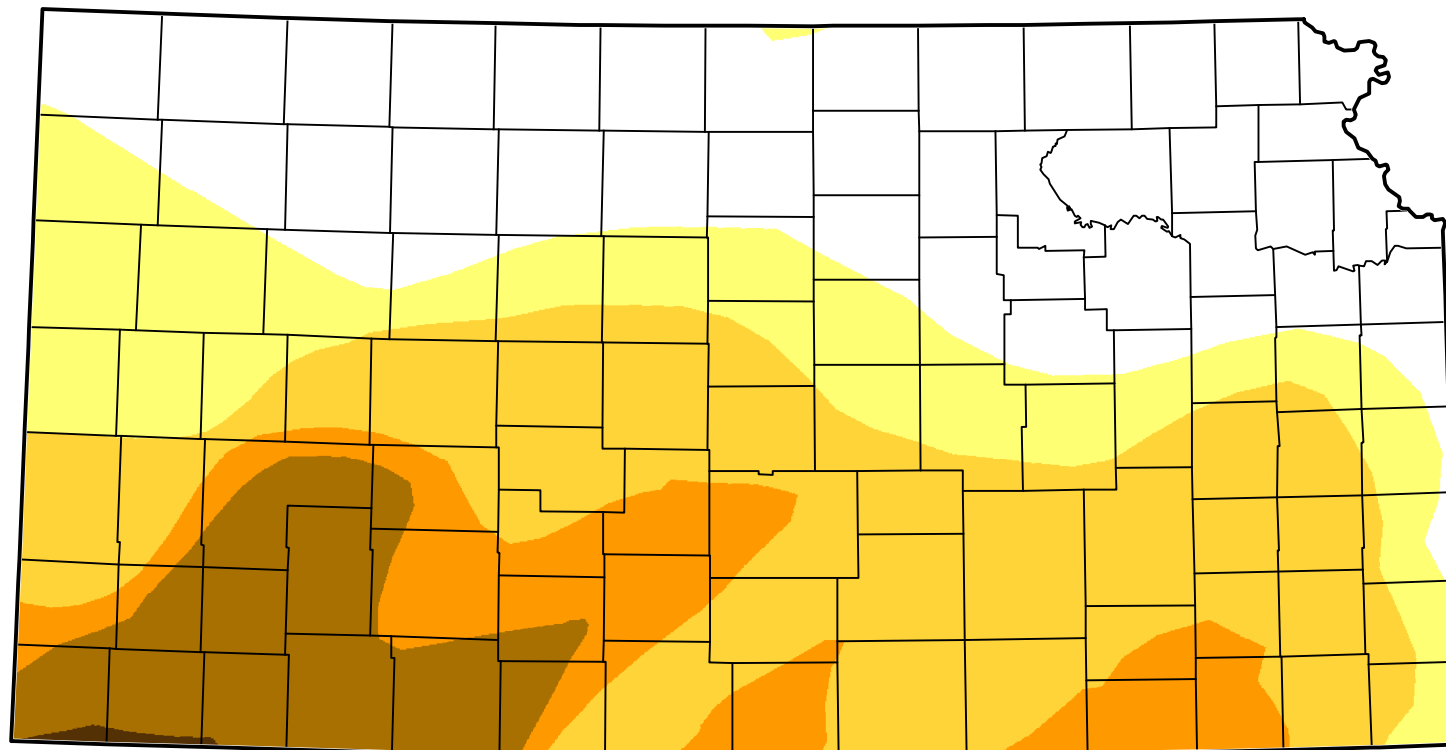

U.S. Drought Monitor Class Change - Kansas

2 Years

March 6, 2012
compared to
March 9, 2010