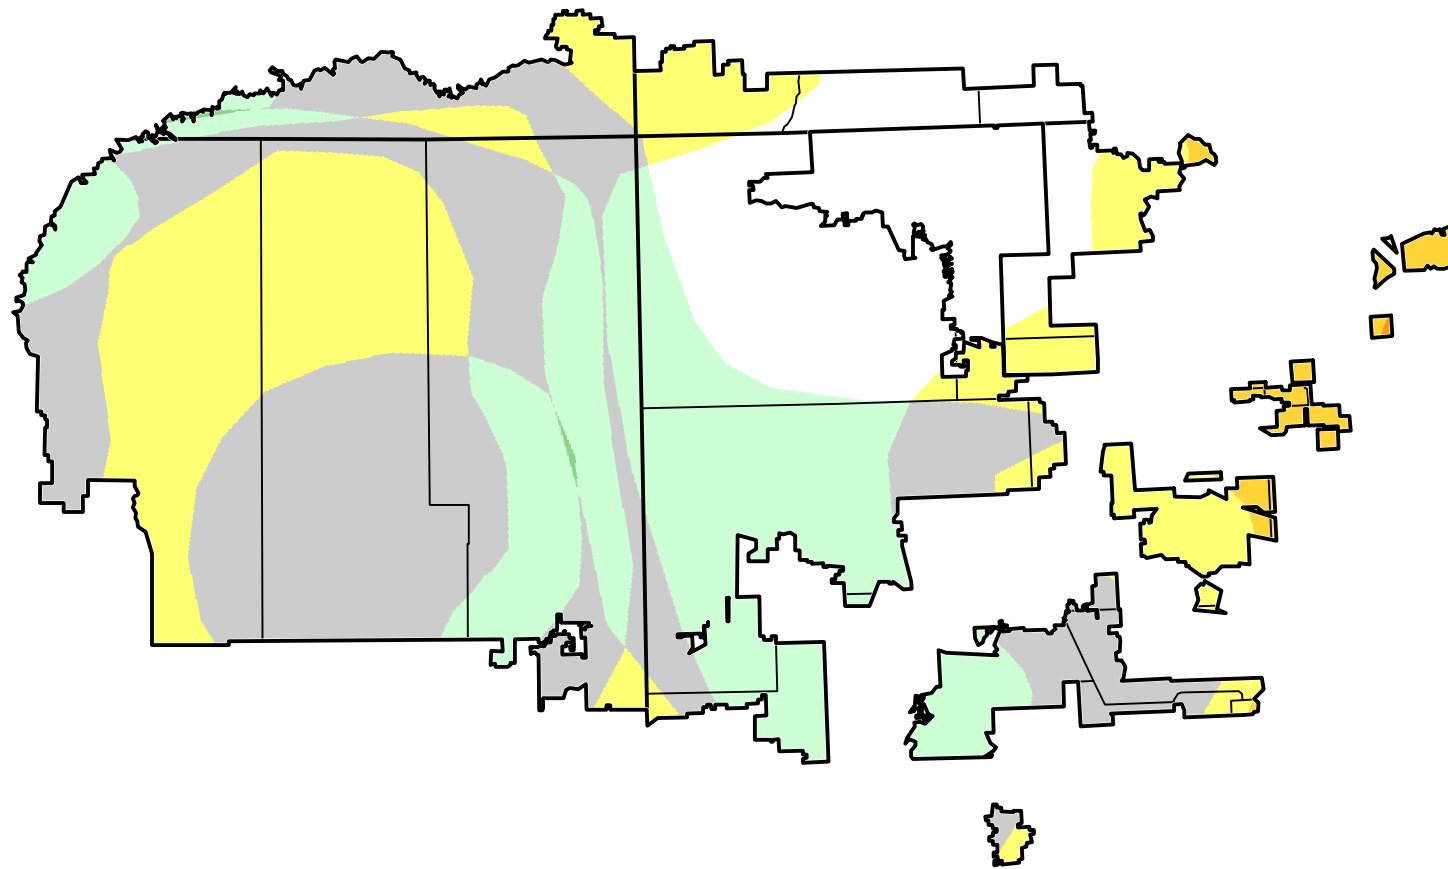

U.S. Drought Monitor Class Change - 4 Corners 2 Years

March 13, 2012
compared to
March 16, 2010