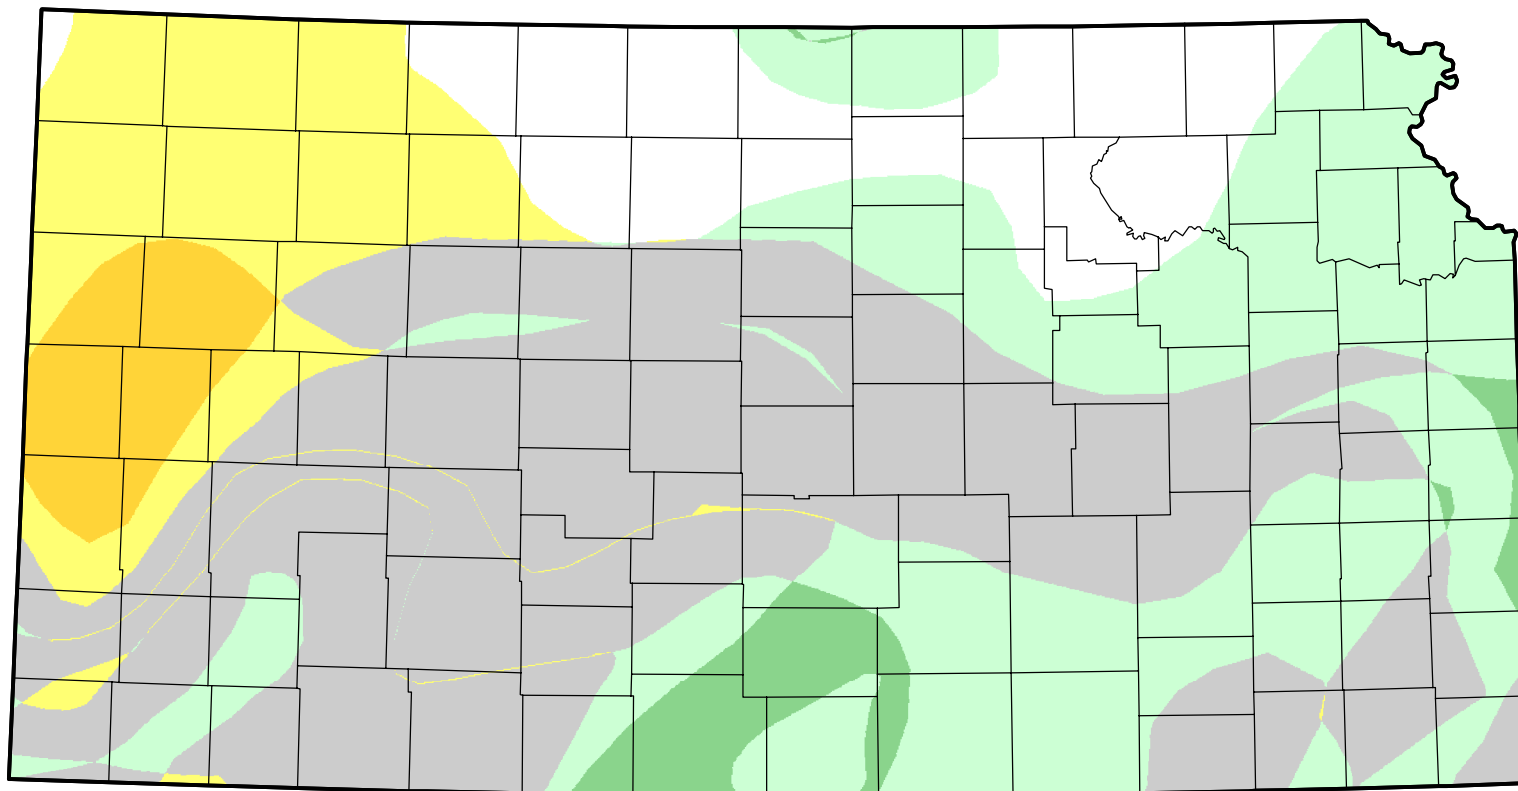

U.S. Drought Monitor Class Change - Kansas

13 Week

March 13, 2012
compared to
December 15, 2011

droughtmonitor.unl.edu

-  5 Class Degradation
-  4 Class Degradation
-  3 Class Degradation
-  2 Class Degradation
-  1 Class Degradation
-  No Change
-  1 Class Improvement
-  2 Class Improvement
-  3 Class Improvement
-  4 Class Improvement
-  5 Class Improvement