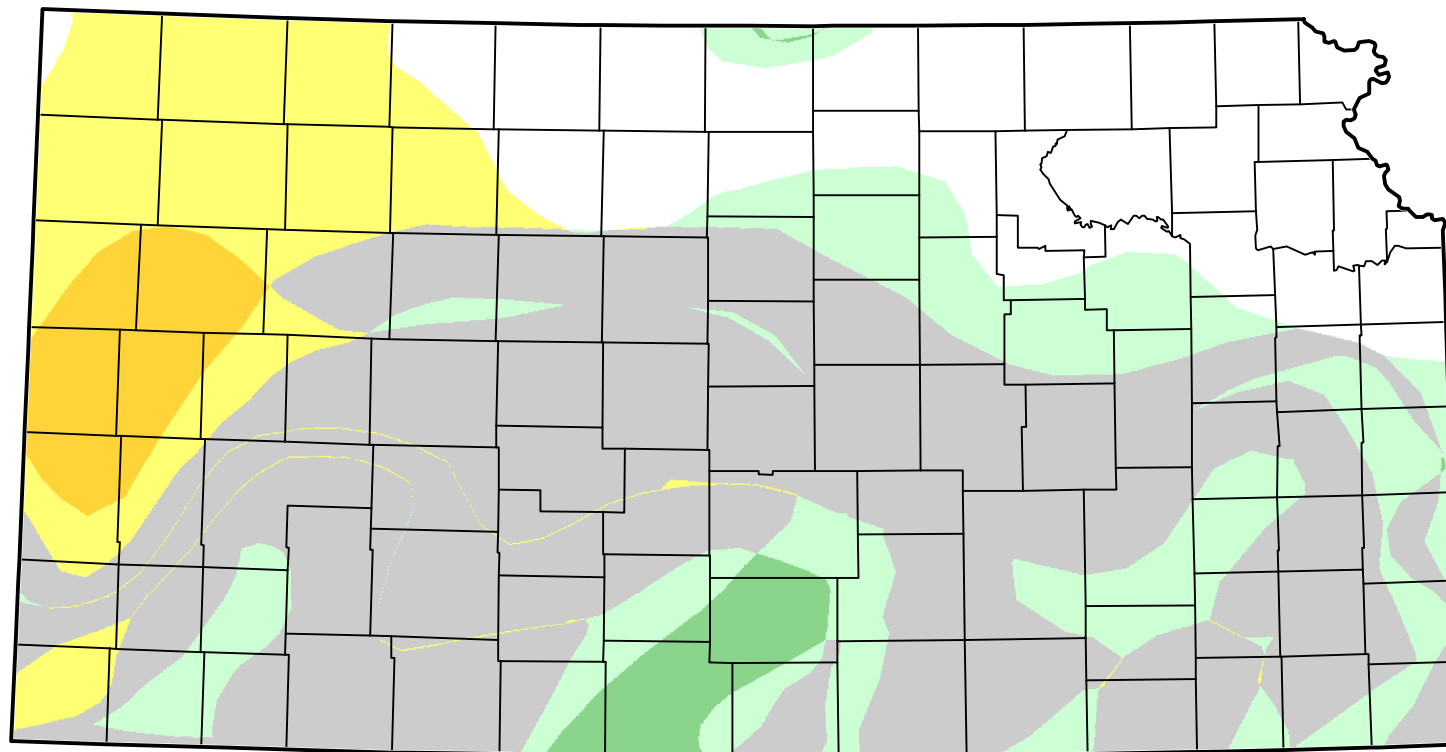

U.S. Drought Monitor Class Change - Kansas

3 Months

-  5 Class Degradation
-  4 Class Degradation
-  3 Class Degradation
-  2 Class Degradation
-  1 Class Degradation
-  No Change
-  1 Class Improvement
-  2 Class Improvement
-  3 Class Improvement
-  4 Class Improvement
-  5 Class Improvement

March 13, 2012
compared to
December 20, 2011