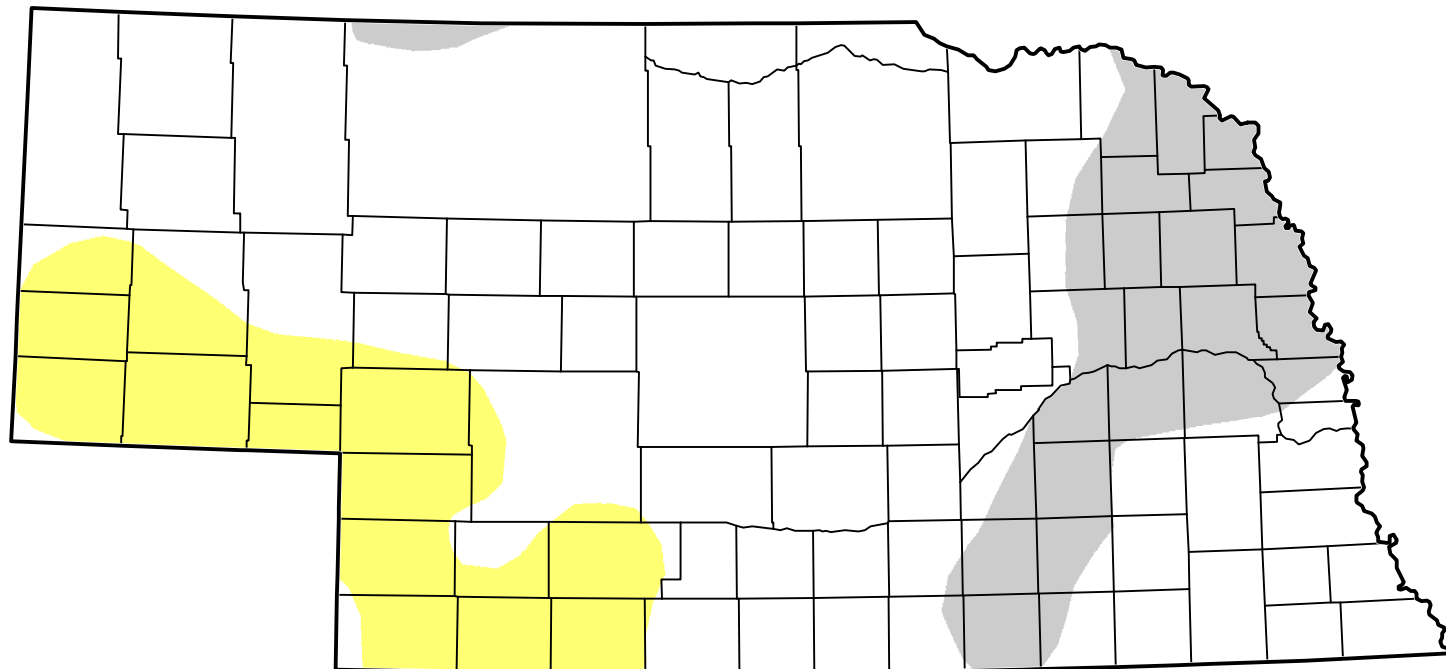

U.S. Drought Monitor Class Change - Nebraska

1 Week

March 13, 2012
compared to
March 6, 2012

- 5 Class Degradation
- 4 Class Degradation
- 3 Class Degradation
- 2 Class Degradation
- 1 Class Degradation
- No Change
- 1 Class Improvement
- 2 Class Improvement
- 3 Class Improvement
- 4 Class Improvement
- 5 Class Improvement