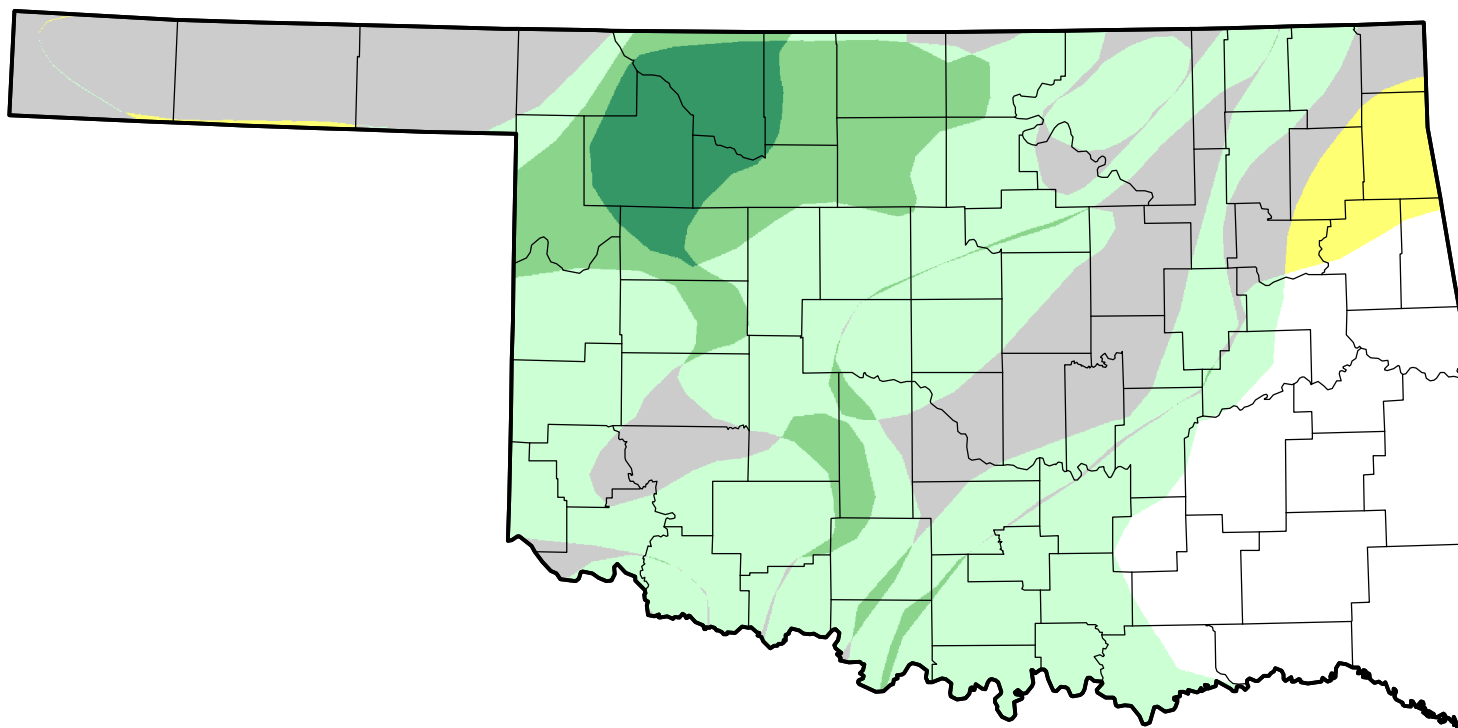

U.S. Drought Monitor Class Change - Oklahoma

8 Week

March 13, 2012
compared to
January 19, 2012

droughtmonitor.unl.edu

- | | |
|---|---------------------|
|  | 5 Class Degradation |
|  | 4 Class Degradation |
|  | 3 Class Degradation |
|  | 2 Class Degradation |
|  | 1 Class Degradation |
|  | No Change |
|  | 1 Class Improvement |
|  | 2 Class Improvement |
|  | 3 Class Improvement |
|  | 4 Class Improvement |
|  | 5 Class Improvement |