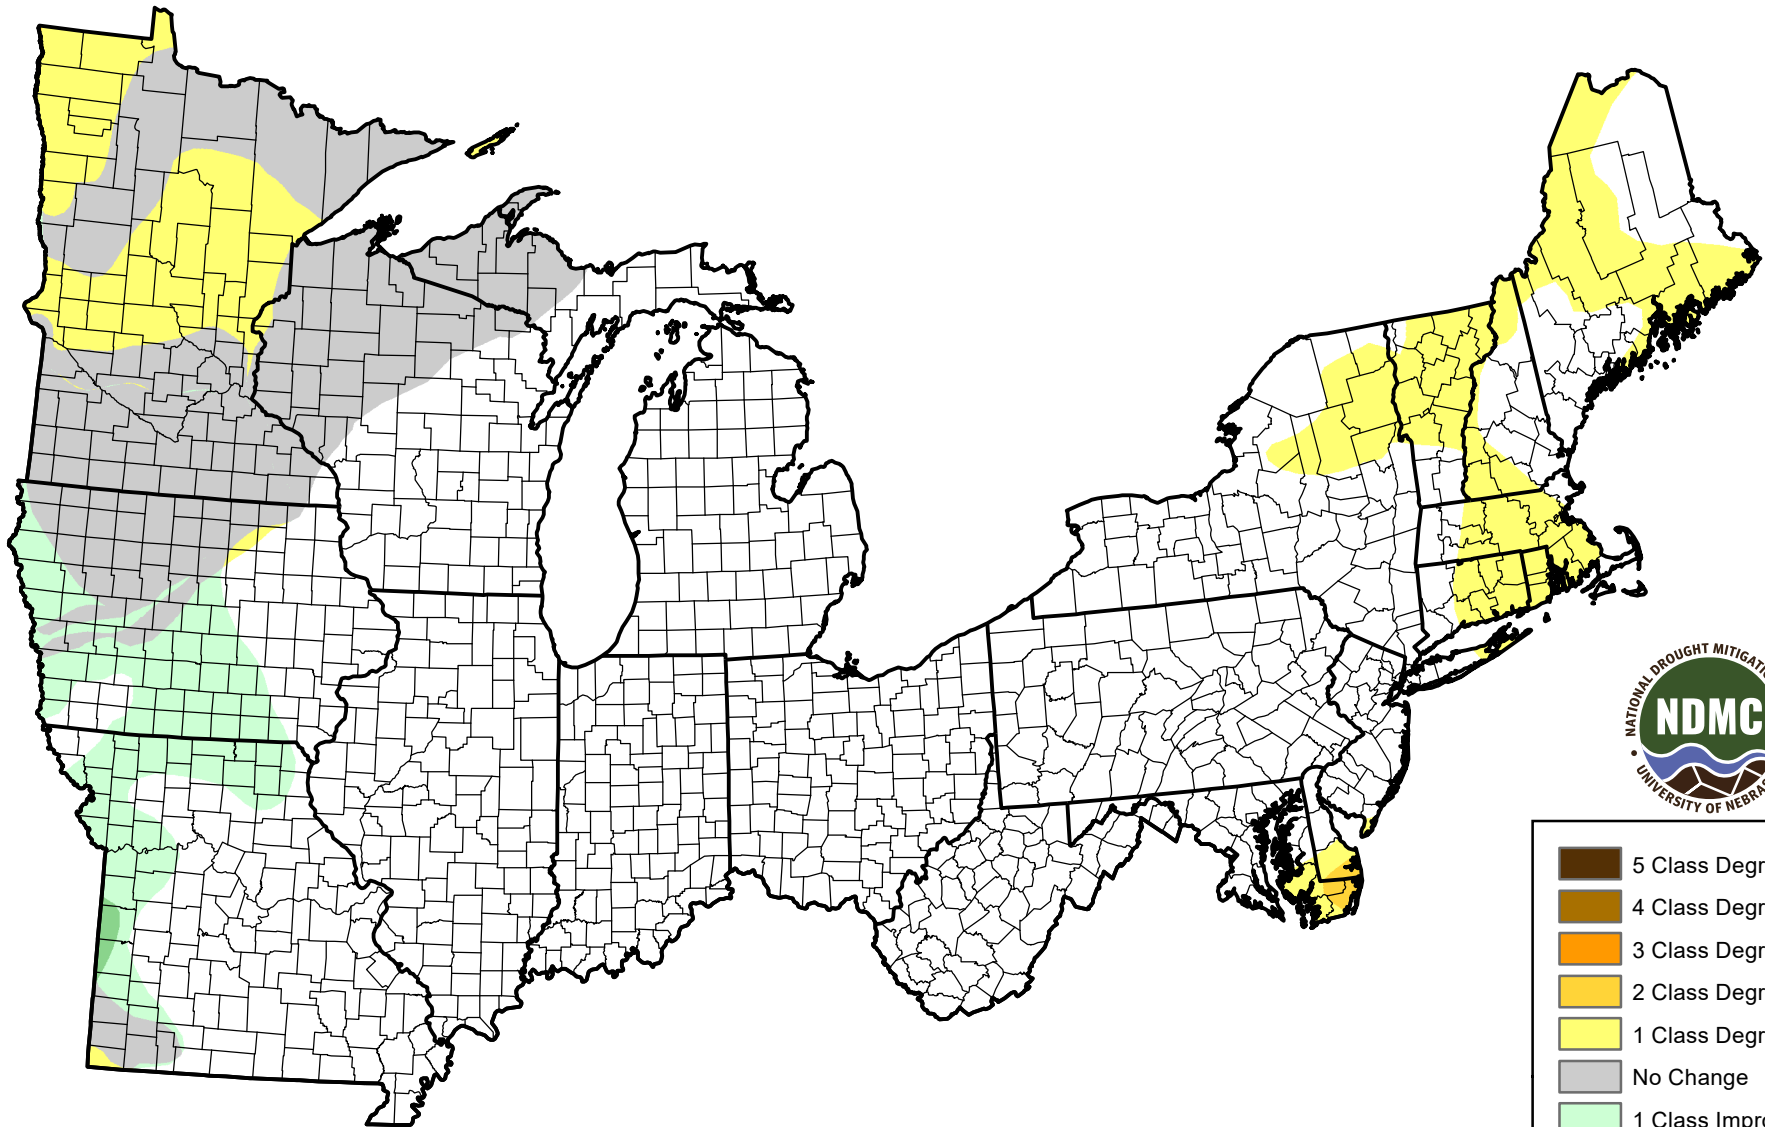

U.S. Drought Monitor Class Change - USDA Northern Forests Climate Hub 13 Week

March 13, 2012
compared to
December 15, 2011

droughtmonitor.unl.edu

-  5 Class Degradation
-  4 Class Degradation
-  3 Class Degradation
-  2 Class Degradation
-  1 Class Degradation
-  No Change
-  1 Class Improvement
-  2 Class Improvement
-  3 Class Improvement
-  4 Class Improvement
-  5 Class Improvement