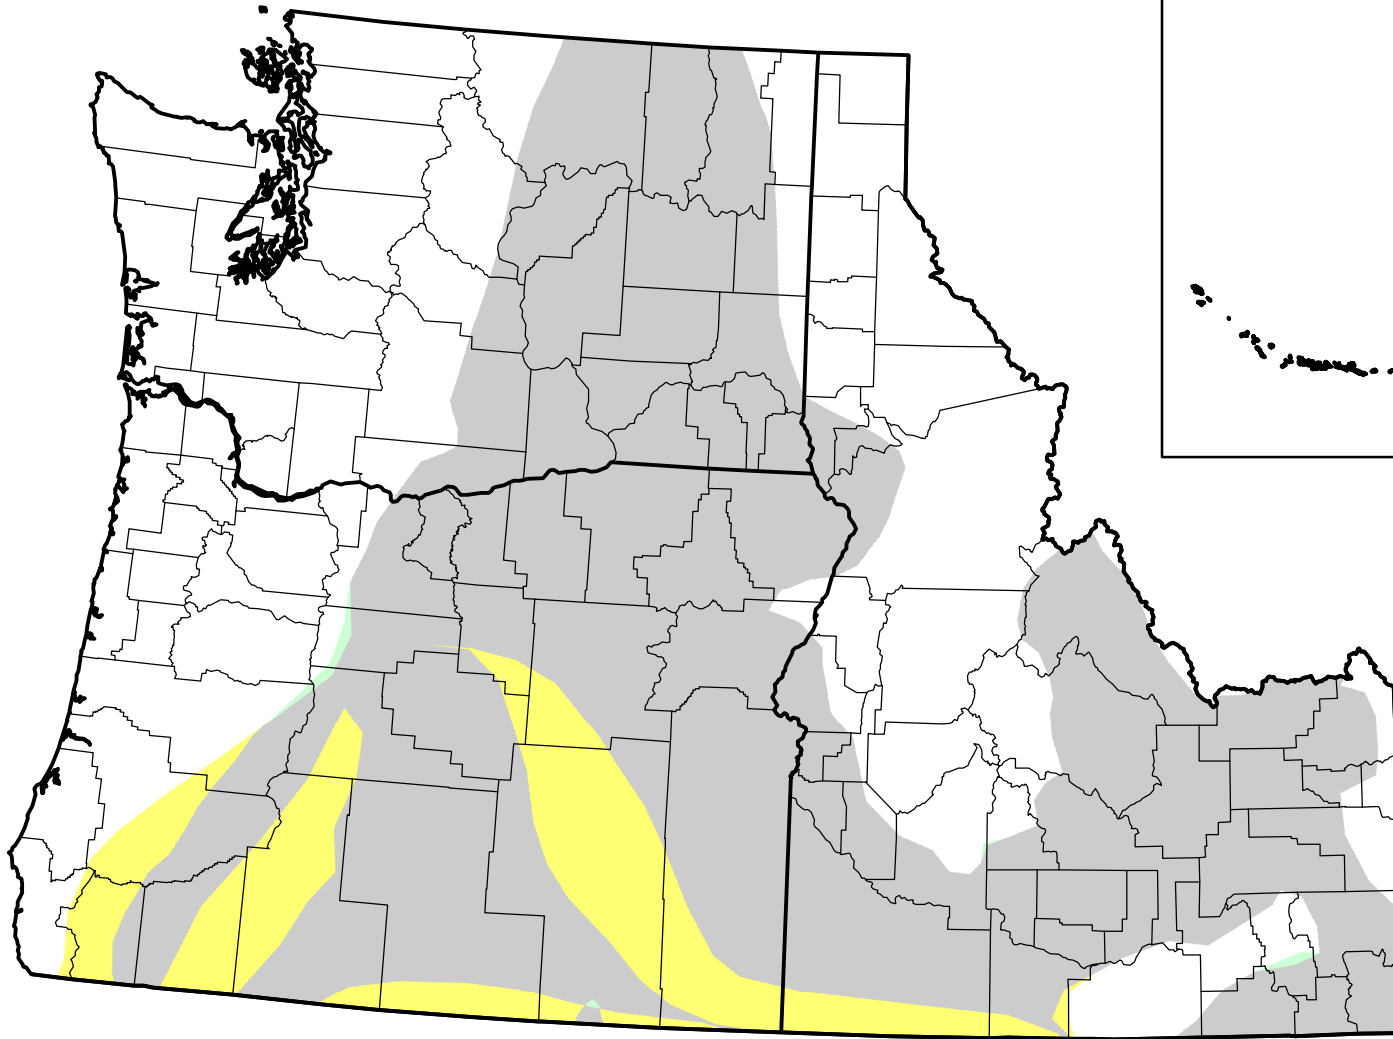

U.S. Drought Monitor Class Change - USDA Northwest Climate Hub

4 Week

March 13, 2012
compared to
February 16, 2012

droughtmonitor.unl.edu

-  5 Class Degradation
-  4 Class Degradation
-  3 Class Degradation
-  2 Class Degradation
-  1 Class Degradation
-  No Change
-  1 Class Improvement
-  2 Class Improvement
-  3 Class Improvement
-  4 Class Improvement
-  5 Class Improvement