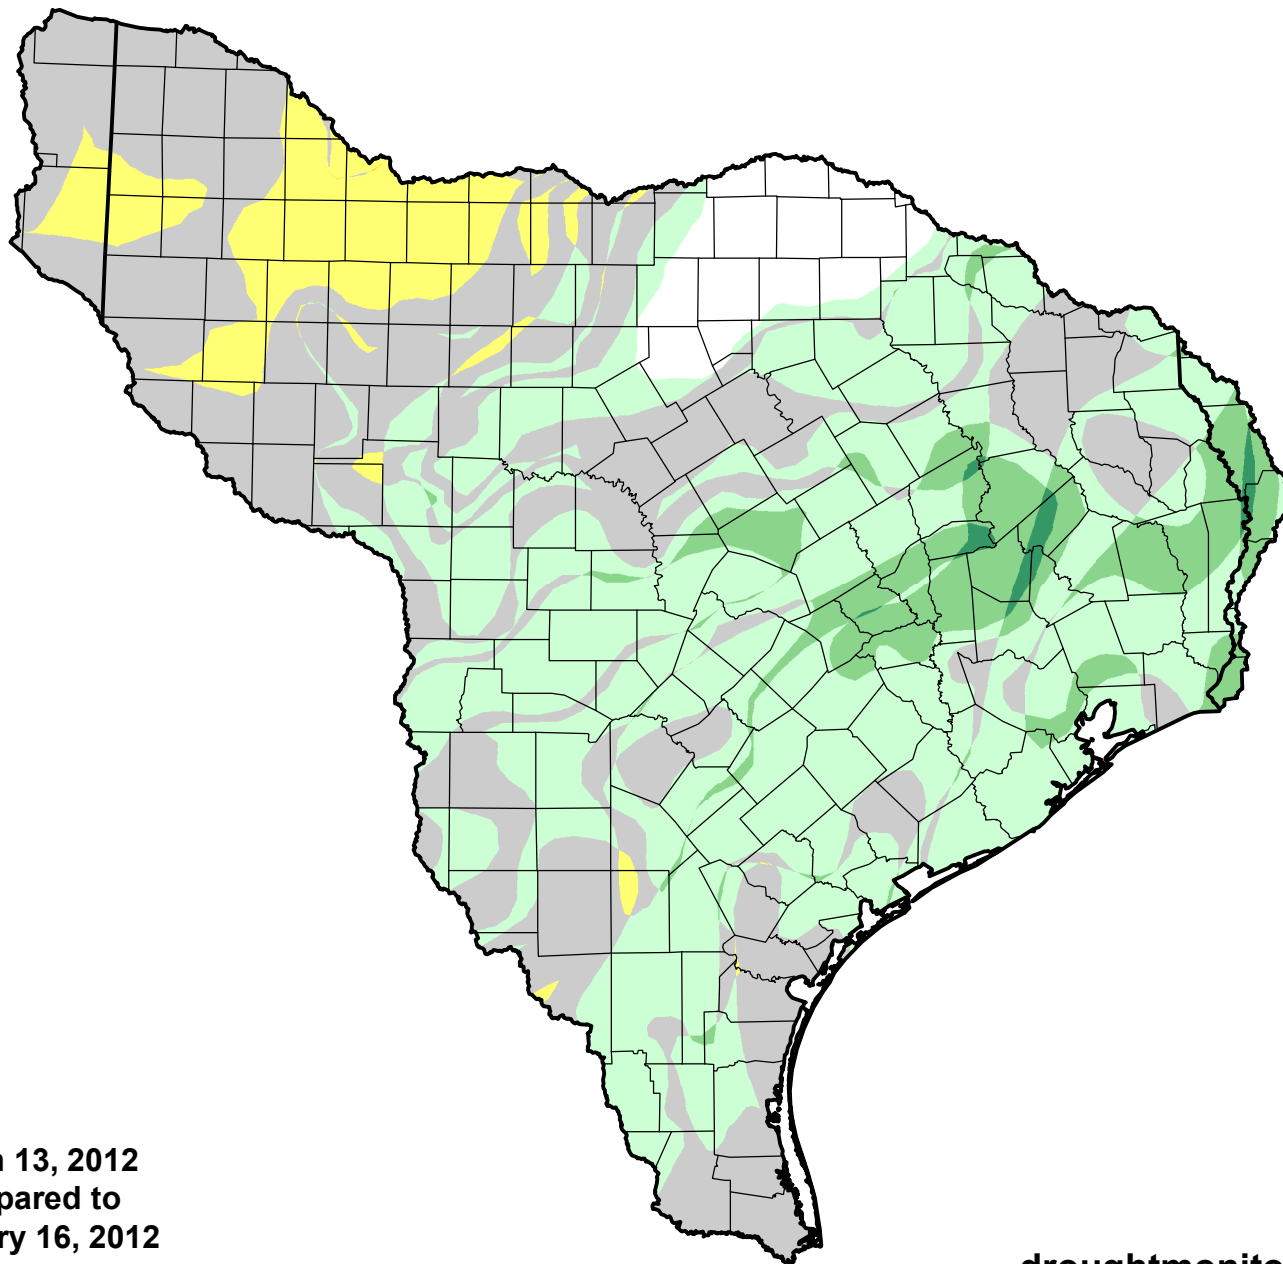

U.S. Drought Monitor Class Change - Texas-Gulf Watershed

4 Week

March 13, 2012
compared to
February 16, 2012

droughtmonitor.unl.edu

-  5 Class Degradation
-  4 Class Degradation
-  3 Class Degradation
-  2 Class Degradation
-  1 Class Degradation
-  No Change
-  1 Class Improvement
-  2 Class Improvement
-  3 Class Improvement
-  4 Class Improvement
-  5 Class Improvement