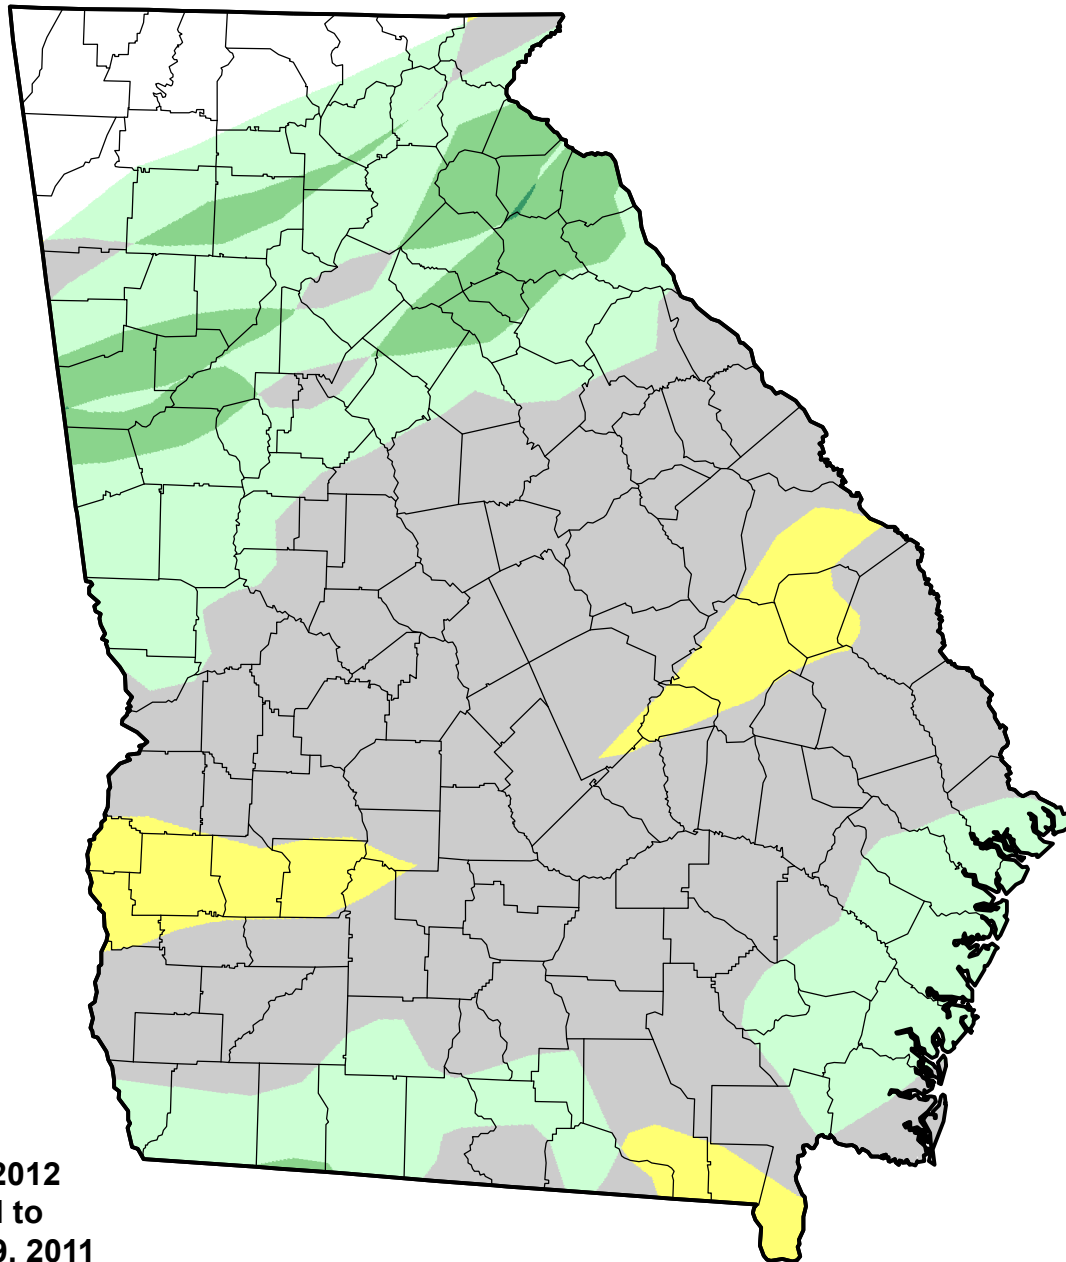

U.S. Drought Monitor Class Change - Georgia

Start of Water Year

March 20, 2012
compared to
September 29, 2011

droughtmonitor.unl.edu

- 5 Class Degradation
- 4 Class Degradation
- 3 Class Degradation
- 2 Class Degradation
- 1 Class Degradation
- No Change
- 1 Class Improvement
- 2 Class Improvement
- 3 Class Improvement
- 4 Class Improvement
- 5 Class Improvement