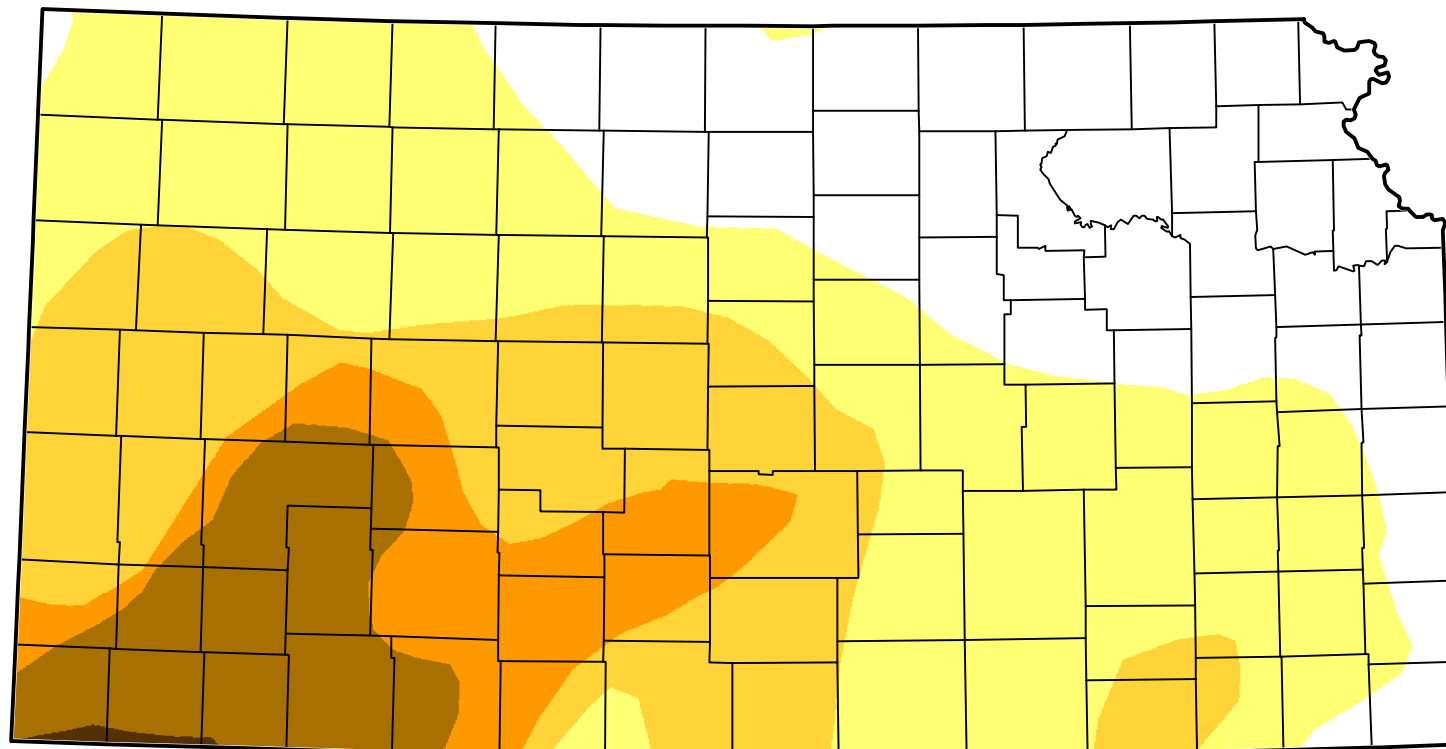

# U.S. Drought Monitor Class Change - Kansas 2 Years

-  5 Class Degradation
-  4 Class Degradation
-  3 Class Degradation
-  2 Class Degradation
-  1 Class Degradation
-  No Change
-  1 Class Improvement
-  2 Class Improvement
-  3 Class Improvement
-  4 Class Improvement
-  5 Class Improvement