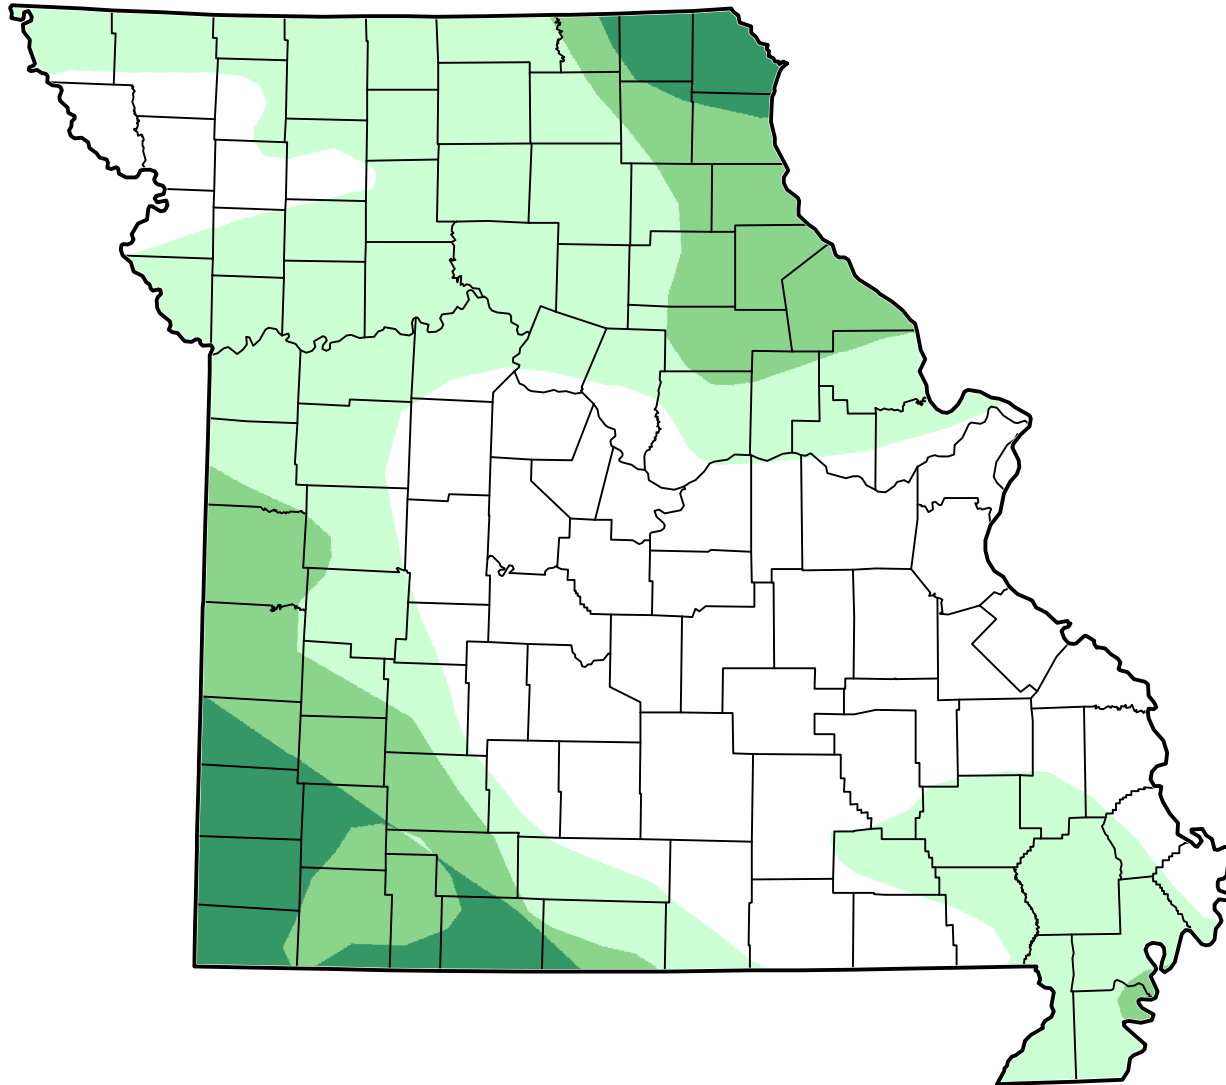

U.S. Drought Monitor Class Change - Missouri 6 Months

-  5 Class Degradation
-  4 Class Degradation
-  3 Class Degradation
-  2 Class Degradation
-  1 Class Degradation
-  No Change
-  1 Class Improvement
-  2 Class Improvement
-  3 Class Improvement
-  4 Class Improvement
-  5 Class Improvement

March 20, 2012
compared to
October 4, 2011