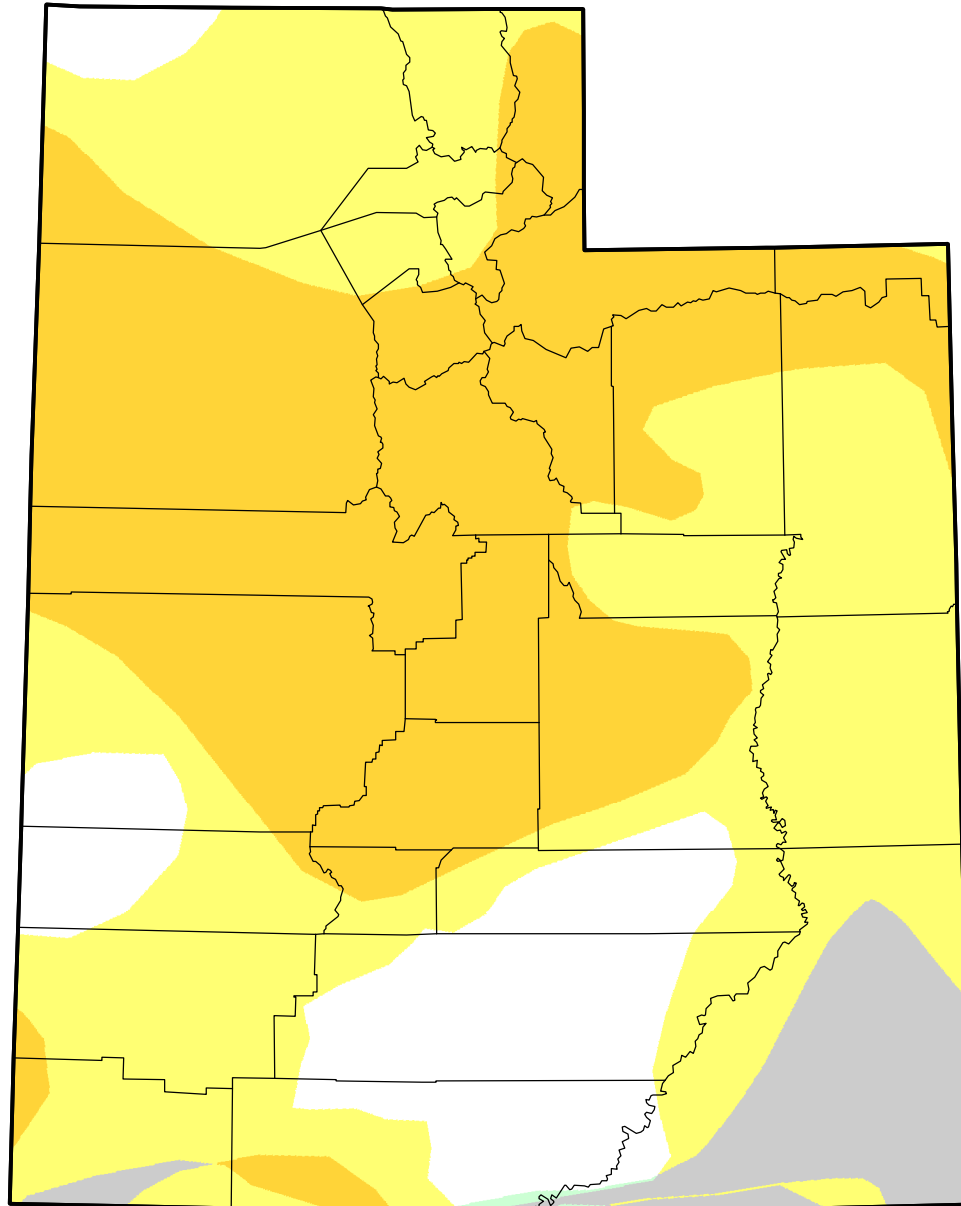

U.S. Drought Monitor Class Change - Utah

26 Week

March 20, 2012
compared to
September 22, 2011

droughtmonitor.unl.edu

- | | |
|---|---------------------|
|  | 5 Class Degradation |
|  | 4 Class Degradation |
|  | 3 Class Degradation |
|  | 2 Class Degradation |
|  | 1 Class Degradation |
|  | No Change |
|  | 1 Class Improvement |
|  | 2 Class Improvement |
|  | 3 Class Improvement |
|  | 4 Class Improvement |
|  | 5 Class Improvement |